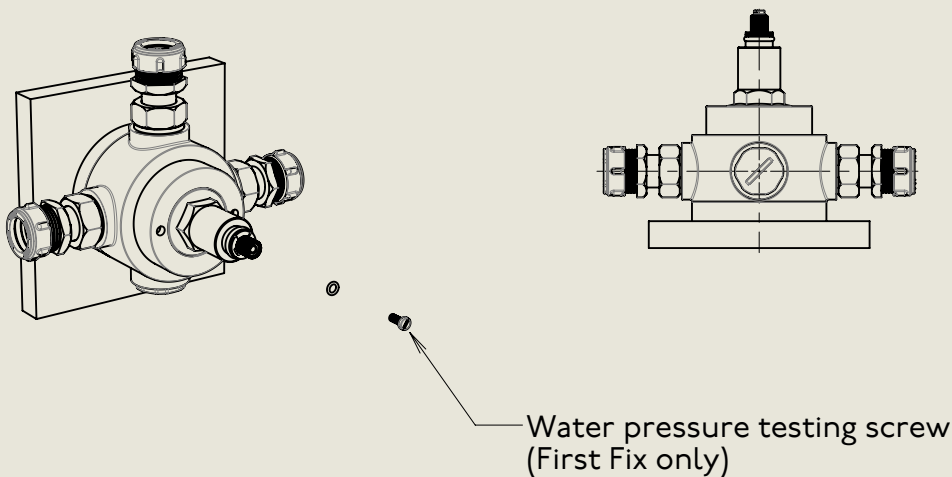

American adapters fitted as standard when purchased via BW&Co USA

Model No.

MCPS53C

Description

Mastercraft PS53C

Complete

BY APPOINTMENT TO
HER MAJESTY QUEEN ELIZABETH II
MANUFACTURE OF KITCHEN & BATHROOM TAPS & MIXERS
BARBER WILSONS & CO. LTD
LONDON

LONDON **BARBER WILSONS & CO** EST. 1905

American adapters fitted as standard when purchased via BW&Co USA

Model No.	Description	
MCPS53C	Mastercraft PS53C	First Fix

BY APPOINTMENT TO
HER MAJESTY QUEEN ELIZABETH II
MANUFACTURE OF KITCHEN & BATHROOM TAPS & MIXERS
BARBER WILSONS & CO. LTD
LONDON