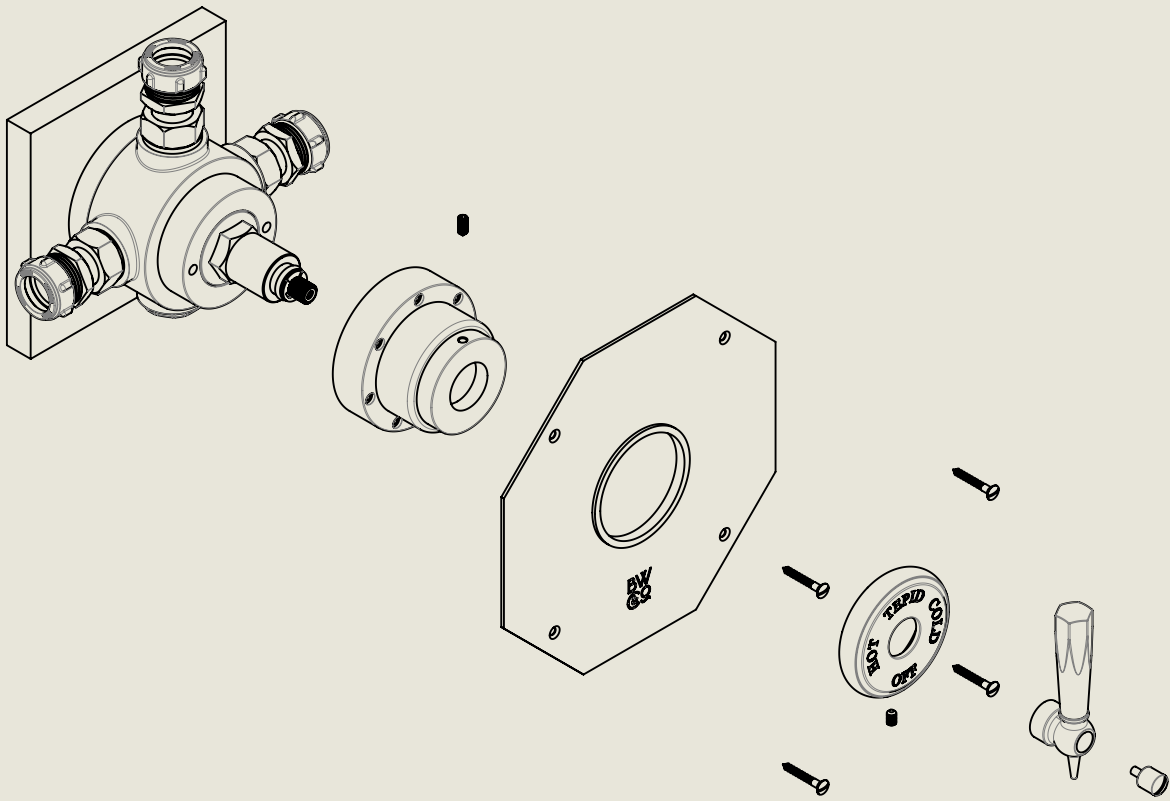

American adapters fitted as standard when purchased via BW&Co USA

Model No.

MCPS53C

Description

Mastercraft PS53C

Complete

BY APPOINTMENT TO
HER MAJESTY QUEEN ELIZABETH II
MANUFACTURE OF KITCHEN & BATHROOM TAPS & MIXERS
BARBER WILSONS & CO. LTD
LONDON

LONDON **BARBER WILSONS & CO** EST. 1905

American adapters fitted as standard when purchased via BW&Co USA

Model No.	Description	
MCPS53C	Mastercraft PS53C	First Fix

BY APPOINTMENT TO
HER MAJESTY QUEEN ELIZABETH II
MANUFACTURE OF KITCHEN & BATHROOM TAPS & MIXERS
BARBER WILSONS & CO. LTD
LONDON

LONDON BARBER WILSONS & CO EST. 1905

American adapters fitted as standard when purchased via BW&Co USA

Model No.	Description	
MCPS53C	Mastercraft PS53C	Second Fix