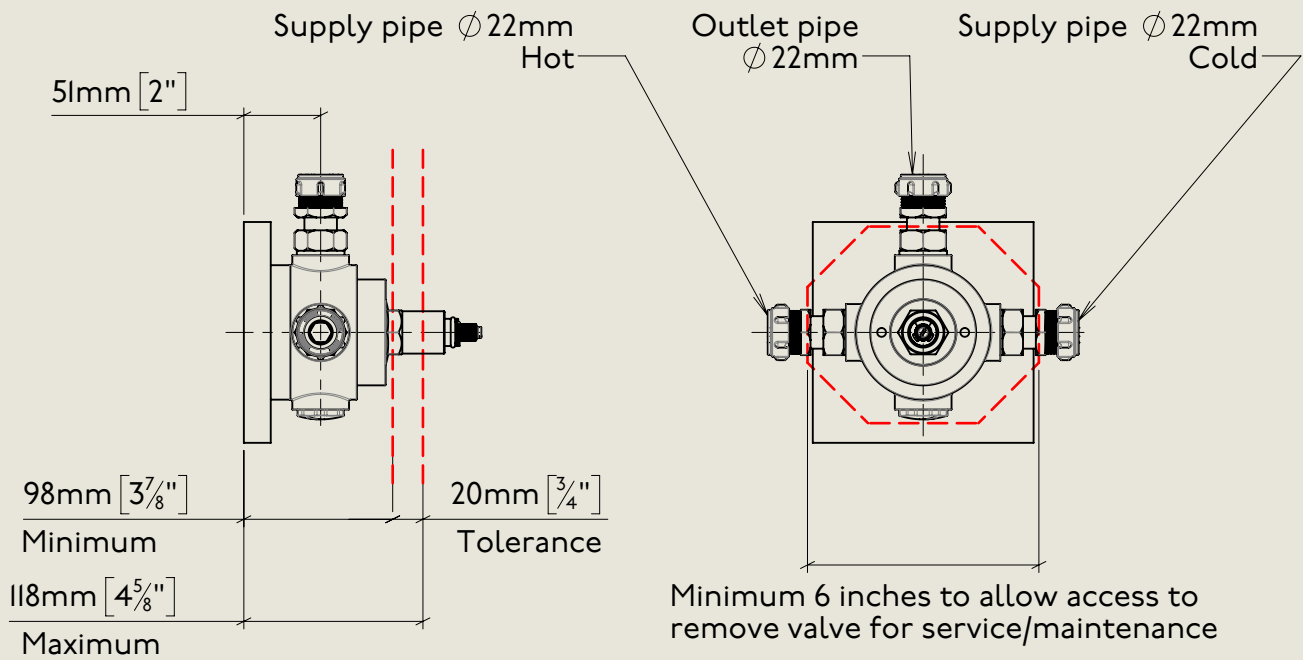

BY APPOINTMENT TO
HER MAJESTY QUEEN ELIZABETH II
MANUFACTURE OF KITCHEN & BATHROOM TAPS & MIXERS
BARBER WILSONS & CO. LTD
LONDON

LONDON **BARBER WILSONS & CO** EST. 1905

118mm [4⁵/₈"

Maximum

98mm [3⁷/₈"

Minimum

American adapters fitted as standard when purchased via BW&Co USA

Model No.

MCPS53C

Description

Mastercraft PS53C

Complete

BY APPOINTMENT TO
HER MAJESTY QUEEN ELIZABETH II
MANUFACTURE OF KITCHEN & BATHROOM TAPS & MIXERS
BARBER WILSONS & CO. LTD
LONDON

LONDON **BARBER WILSONS & CO** EST. 1905

American adapters fitted as standard when purchased via BW&Co USA

Model No.	Description	
MCPS53C	Mastercraft PS53C	First Fix

BY APPOINTMENT TO
HER MAJESTY QUEEN ELIZABETH II
MANUFACTURE OF KITCHEN & BATHROOM TAPS & MIXERS
BARBER WILSONS & CO. LTD
LONDON

LONDON BARBER WILSONS & CO EST. 1905

American adapters fitted as standard when purchased via BW&Co USA

Model No.	Description	
MCPS53C	Mastercraft PS53C	Second Fix