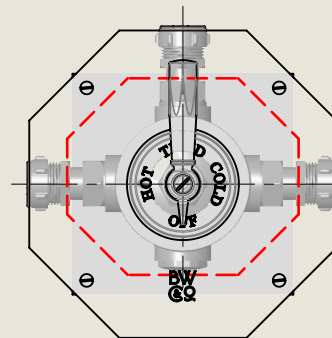

BY APPOINTMENT TO
HER MAJESTY QUEEN ELIZABETH II
MANUFACTURE OF KITCHEN & BATHROOM TAPS & MIXERS
BARBER WILSONS & CO. LTD
LONDON

LONDON **BARBER WILSONS & CO** EST. 1905

118mm [4⁵/₈"

Maximum

98mm [3⁷/₈"

Minimum

American adapters fitted as standard when purchased via BW&Co USA

Model No.

MCPS53C

Description

Mastercraft PS53C

Complete

BY APPOINTMENT TO
HER MAJESTY QUEEN ELIZABETH II
MANUFACTURE OF KITCHEN & BATHROOM TAPS & MIXERS
BARBER WILSONS & CO. LTD
LONDON

LONDON **BARBER WILSONS & CO** EST. 1905

American adapters fitted as standard when purchased via BW&Co USA

Model No.	Description	
MCPS53C	Mastercraft PS53C	First Fix

BY APPOINTMENT TO
HER MAJESTY QUEEN ELIZABETH II
MANUFACTURE OF KITCHEN & BATHROOM TAPS & MIXERS
BARBER WILSONS & CO. LTD
LONDON

LONDON BARBER WILSONS & CO EST. 1905

American adapters fitted as standard when purchased via BW&Co USA

Model No.	Description	
MCPS53C	Mastercraft PS53C	Second Fix