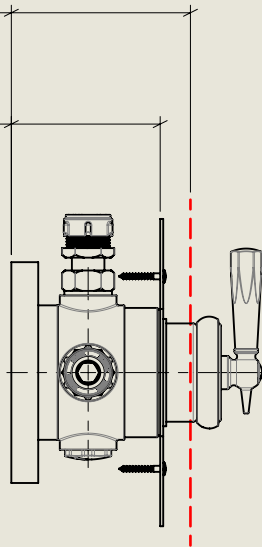

BY APPOINTMENT TO
HER MAJESTY QUEEN ELIZABETH II
MANUFACTURE OF KITCHEN & BATHROOM TAPS & MIXERS
BARBER WILSONS & CO. LTD
LONDON

LONDON **BARBER WILSONS & CO** EST. 1905

118mm [4⁵/₈"

Maximum

98mm [3⁷/₈"

Minimum

American adapters fitted as standard when purchased via BW&Co USA

Model No.

MCPS53C

Description

Mastercraft PS53C

Complete

BY APPOINTMENT TO
HER MAJESTY QUEEN ELIZABETH II
MANUFACTURE OF KITCHEN & BATHROOM TAPS & MIXERS
BARBER WILSONS & CO. LTD
LONDON

LONDON **BARBER WILSONS & CO** EST. 1905

American adapters fitted as standard when purchased via BW&Co USA

Model No.	Description	
MCPS53C	Mastercraft PS53C	First Fix

BY APPOINTMENT TO
HER MAJESTY QUEEN ELIZABETH II
MANUFACTURE OF KITCHEN & BATHROOM TAPS & MIXERS
BARBER WILSONS & CO. LTD
LONDON