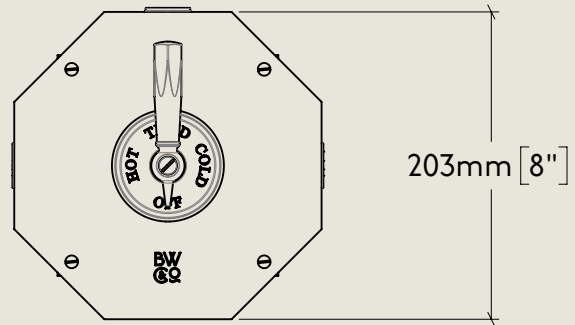

BY APPOINTMENT TO
HER MAJESTY QUEEN ELIZABETH II
MANUFACTURE OF KITCHEN & BATHROOM TAPS & MIXERS
BARBER WILSONS & CO. LTD
LONDON

LONDON **BARBER WILSONS & CO** EST. 1905

118mm [4⁵/₈"

Maximum

98mm [3⁷/₈"

Minimum

American adapters fitted as standard when purchased via BW&Co USA

Model No.

MCPS53C

Description

Mastercraft PS53C

Complete

BY APPOINTMENT TO
HER MAJESTY QUEEN ELIZABETH II
MANUFACTURE OF KITCHEN & BATHROOM TAPS & MIXERS
BARBER WILSONS & CO. LTD
LONDON

LONDON **BARBER WILSONS & CO** EST. 1905

American adapters fitted as standard when purchased via BW&Co USA

Model No.	Description	
MCPS53C	Mastercraft PS53C	First Fix

BY APPOINTMENT TO
HER MAJESTY QUEEN ELIZABETH II
MANUFACTURE OF KITCHEN & BATHROOM TAPS & MIXERS
BARBER WILSONS & CO. LTD
LONDON