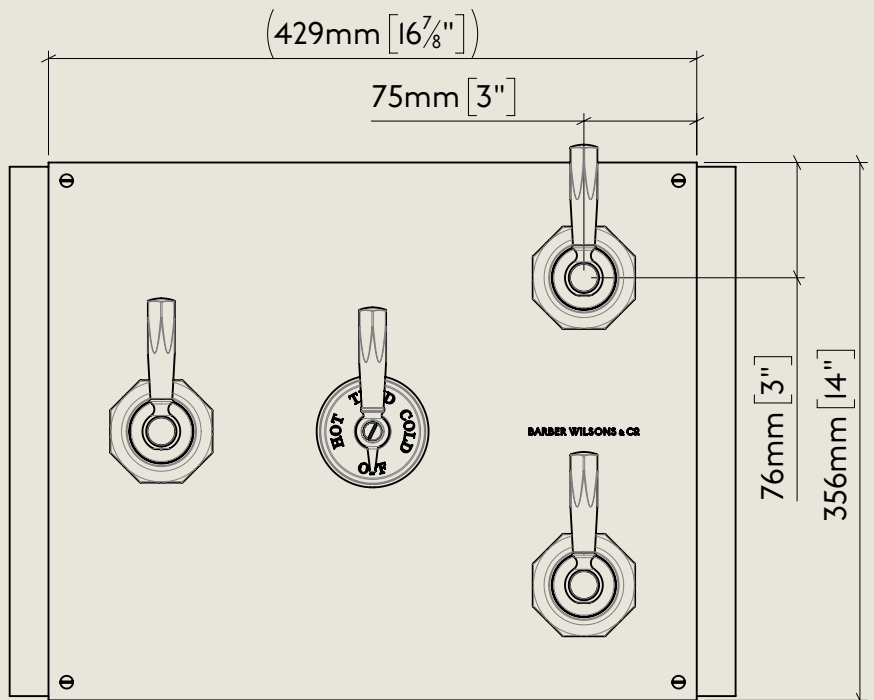

BY APPOINTMENT TO
HER MAJESTY QUEEN ELIZABETH II
MANUFACTURE OF KITCHEN & BATHROOM TAPS & MIXERS
BARBER WILSONS & CO. LTD
LONDON

LONDON

BARBER WILSONS & CO

EST. 1905

An additional extension is available to extend tolerance to 20mm

American adapters fitted as standard when purchased via BW&Co USA

MCLPS53C3

Mastercraft Lever PS53C3

Complete

BY APPOINTMENT TO
HER MAJESTY QUEEN ELIZABETH II
MANUFACTURE OF KITCHEN & BATHROOM TAPS & MIXERS
BARBER WILSONS & CO. LTD
LONDON

LONDON **BARBER WILSONS & CO** EST. 1905

An additional extension is available
to extend tolerance to 20mm

American adapters fitted as standard when
purchased via BW&Co USA

MCLPS53C3

Mastercraft Lever PS53C3

First Fix

BY APPOINTMENT TO
HER MAJESTY QUEEN ELIZABETH II
MANUFACTURE OF KITCHEN & BATHROOM TAPS & MIXERS
BARBER WILSONS & CO. LTD
LONDON

LONDON BARBER WILSONS & CO EST. 1905

An additional extension is available
to extend tolerance to 20mm