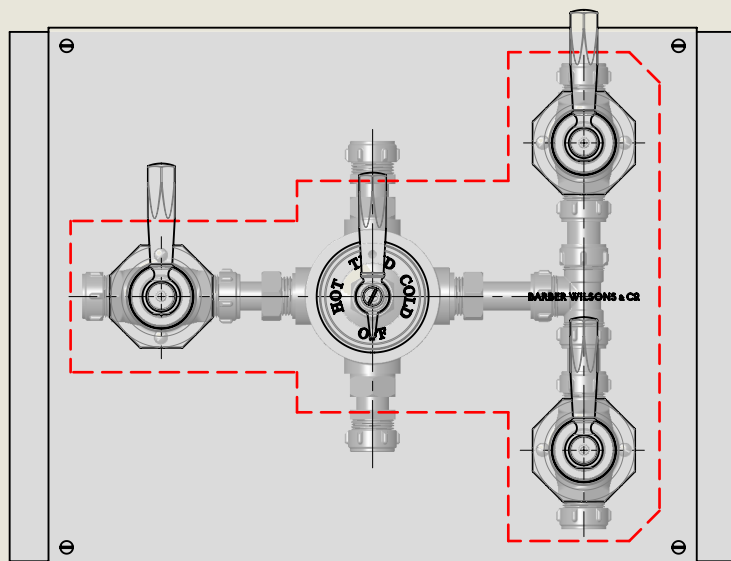

BY APPOINTMENT TO
HER MAJESTY QUEEN ELIZABETH II
MANUFACTURE OF KITCHEN & BATHROOM TAPS & MIXERS
BARBER WILSONS & CO. LTD
LONDON

LONDON

BARBER WILSONS & CO

EST. 1905

An additional extension is available to extend tolerance to 20mm

American adapters fitted as standard when purchased via BW&Co USA

MCLPS53C3

Mastercraft Lever PS53C3

Complete

BY APPOINTMENT TO
HER MAJESTY QUEEN ELIZABETH II
MANUFACTURE OF KITCHEN & BATHROOM TAPS & MIXERS
BARBER WILSONS & CO. LTD
LONDON

LONDON **BARBER WILSONS & CO** EST. 1905

An additional extension is available
to extend tolerance to 20mm

American adapters fitted as standard when
purchased via BW&Co USA

MCLPS53C3

Mastercraft Lever PS53C3

First Fix

BY APPOINTMENT TO
HER MAJESTY QUEEN ELIZABETH II
MANUFACTURE OF KITCHEN & BATHROOM TAPS & MIXERS
BARBER WILSONS & CO. LTD
LONDON

LONDON BARBER WILSONS & CO EST. 1905

An additional extension is available
to extend tolerance to 20mm