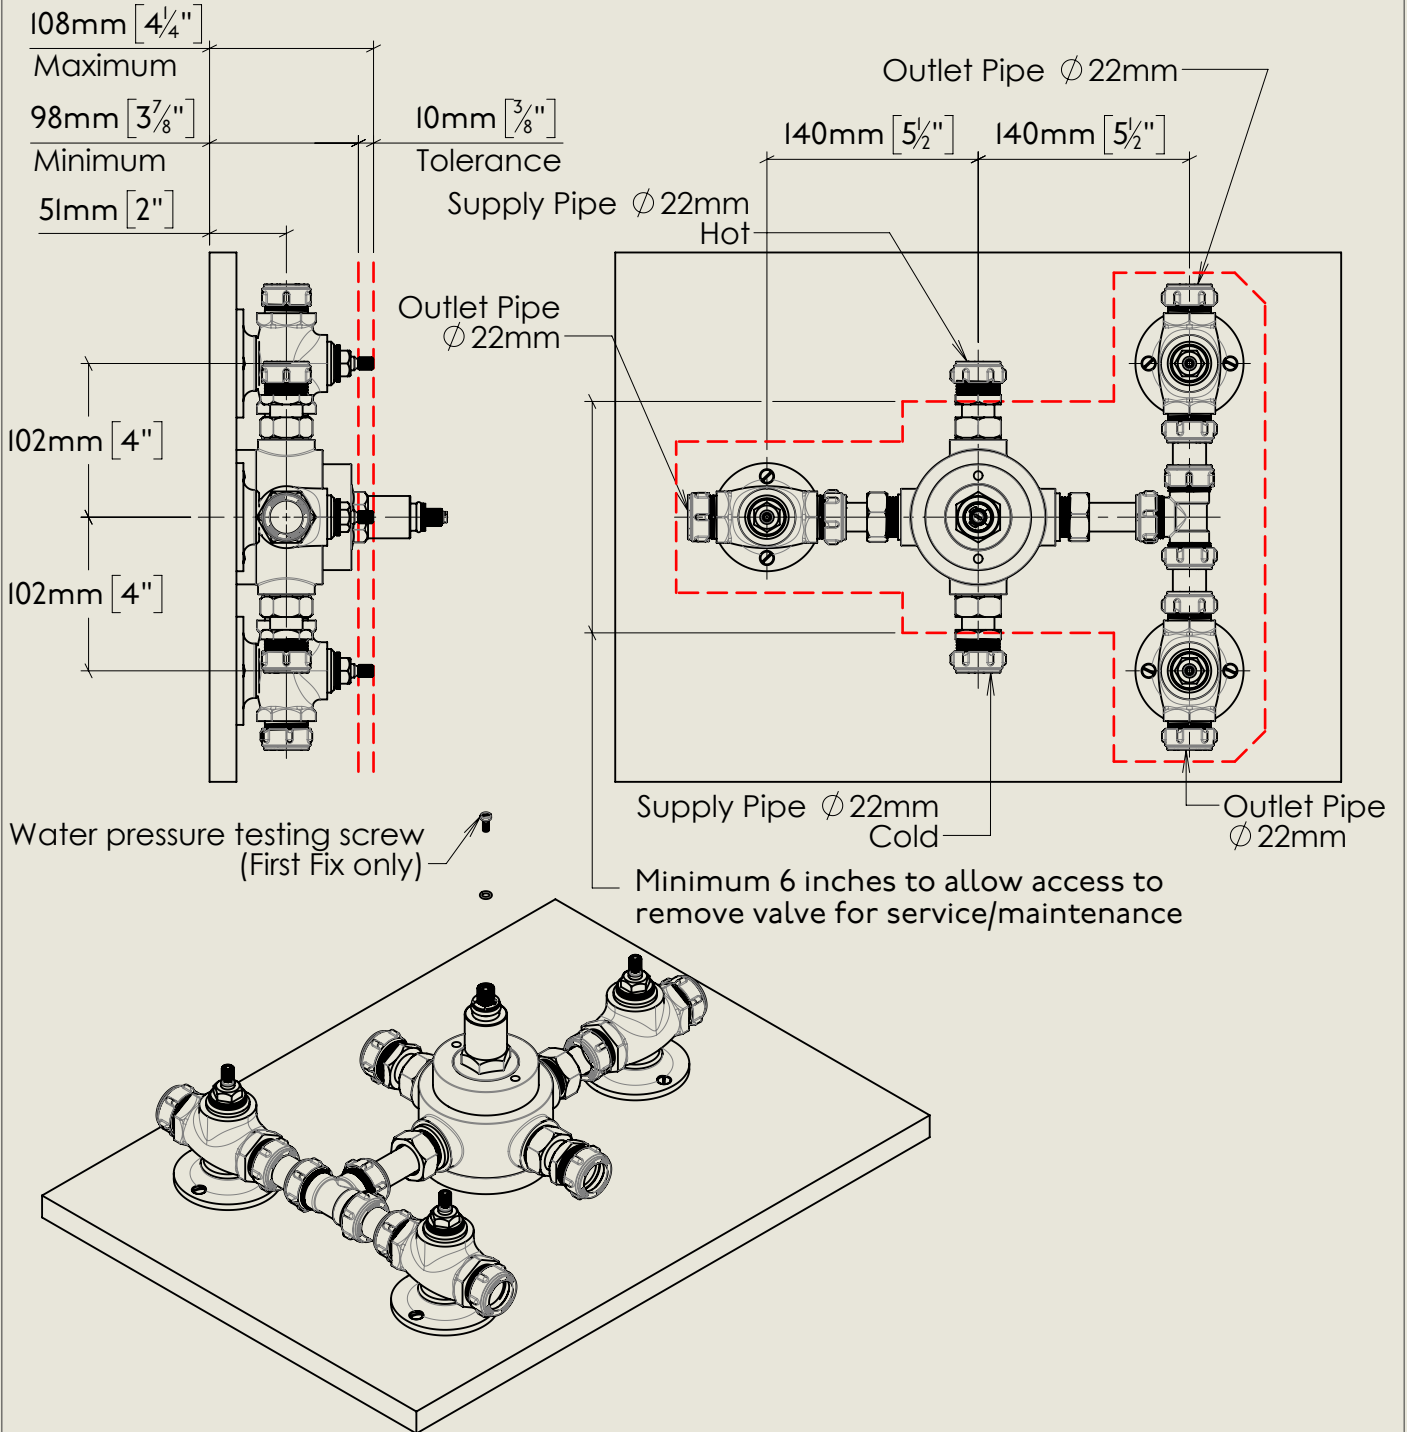

American adapters fitted as standard when purchased via BW&Co USA

MCLPS53C3

Mastercraft Lever PS53C3

Complete

BY APPOINTMENT TO
HER MAJESTY QUEEN ELIZABETH II
MANUFACTURE OF KITCHEN & BATHROOM TAPS & MIXERS
BARBER WILSONS & CO. LTD
LONDON

LONDON **BARBER WILSONS & CO** EST. 1905

An additional extension is available
to extend tolerance to 20mm

American adapters fitted as standard when
purchased via BW&Co USA

MCLPS53C3

Mastercraft Lever PS53C3

First Fix

BY APPOINTMENT TO
HER MAJESTY QUEEN ELIZABETH II
MANUFACTURE OF KITCHEN & BATHROOM TAPS & MIXERS
BARBER WILSONS & CO. LTD
LONDON

LONDON BARBER WILSONS & CO EST. 1905

An additional extension is available
to extend tolerance to 20mm