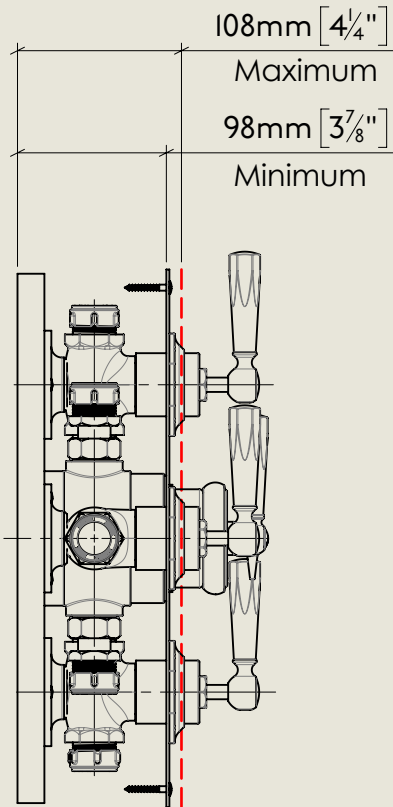

BY APPOINTMENT TO
HER MAJESTY QUEEN ELIZABETH II
MANUFACTURE OF KITCHEN & BATHROOM TAPS & MIXERS
BARBER WILSONS & CO. LTD
LONDON

LONDON

BARBER WILSONS & CO

EST. 1905

An additional extension is available to extend tolerance to 20mm

American adapters fitted as standard when purchased via BW&Co USA

MCLPS53C3

Mastercraft Lever PS53C3

Complete

BY APPOINTMENT TO
HER MAJESTY QUEEN ELIZABETH II
MANUFACTURE OF KITCHEN & BATHROOM TAPS & MIXERS
BARBER WILSONS & CO. LTD
LONDON

LONDON **BARBER WILSONS & CO** EST. 1905

An additional extension is available
to extend tolerance to 20mm

American adapters fitted as standard when
purchased via BW&Co USA

MCLPS53C3

Mastercraft Lever PS53C3

First Fix

BY APPOINTMENT TO
HER MAJESTY QUEEN ELIZABETH II
MANUFACTURE OF KITCHEN & BATHROOM TAPS & MIXERS
BARBER WILSONS & CO. LTD
LONDON

LONDON BARBER WILSONS & CO EST. 1905

An additional extension is available
to extend tolerance to 20mm