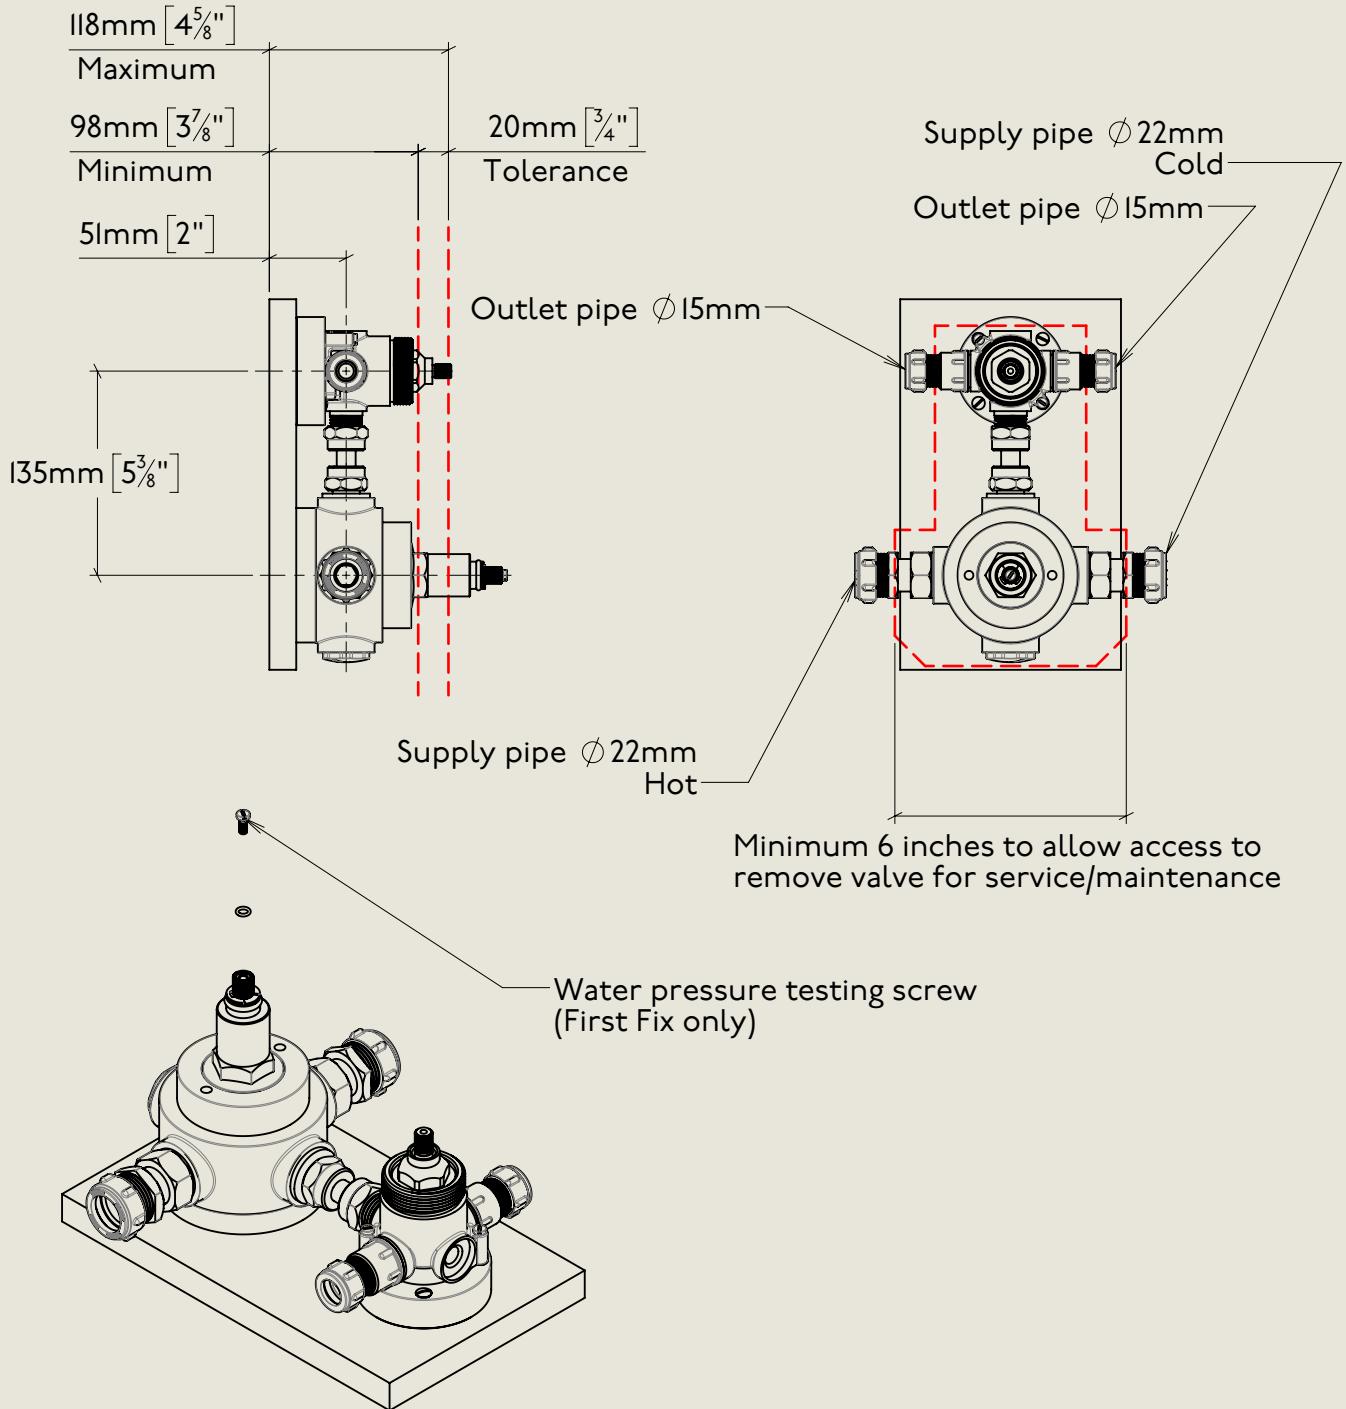

Maximum

98mm [3<sup>7</sup>/<sub>8</sub>"

Minimum

180mm [7<sup>1</sup>/<sub>8</sub>"

280mm [11"

American adapters fitted as standard when purchased via BW&Co USA

MCLPS53C2D

Mastercraft Lever PS53C2D

Complete

BY APPOINTMENT TO  
HER MAJESTY QUEEN ELIZABETH II  
MANUFACTURE OF KITCHEN & BATHROOM TAPS & MIXERS  
BARBER WILSONS & CO. LTD  
LONDON

LONDON

BARBER WILSONS & CO

EST. 1905

American adapters fitted as standard when purchased via BW&Co USA

MCLPS53C2D

Mastercraft Lever PS53C2D

First Fix

BY APPOINTMENT TO  
HER MAJESTY QUEEN ELIZABETH II  
MANUFACTURE OF KITCHEN & BATHROOM TAPS & MIXERS  
BARBER WILSONS & CO. LTD  
LONDON

LONDON BARBER WILSONS & CO EST. 1905

American adapters fitted as standard when purchased via BW&Co USA

MCLPS53C2D

Mastercraft Lever PS53C2D

Second Fix