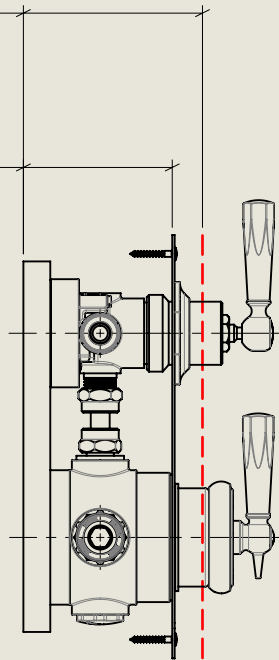

BY APPOINTMENT TO  
HER MAJESTY QUEEN ELIZABETH II  
MANUFACTURE OF KITCHEN & BATHROOM TAPS & MIXERS  
BARBER WILSONS & CO. LTD  
LONDON

LONDON **BARBER WILSONS & CO** EST. 1905

118mm [4<sup>5</sup>/<sub>8</sub>"

Maximum

98mm [3<sup>7</sup>/<sub>8</sub>"

Minimum

180mm [7<sup>1</sup>/<sub>8</sub>"

280mm [11"

American adapters fitted as standard when purchased via BW&Co USA

MCLPS53C2D

Mastercraft Lever PS53C2D

Complete

BY APPOINTMENT TO  
HER MAJESTY QUEEN ELIZABETH II  
MANUFACTURE OF KITCHEN & BATHROOM TAPS & MIXERS  
BARBER WILSONS & CO. LTD  
LONDON

LONDON

BARBER WILSONS & CO

EST. 1905

American adapters fitted as standard when purchased via BW&Co USA

MCLPS53C2D

Mastercraft Lever PS53C2D

First Fix

BY APPOINTMENT TO  
HER MAJESTY QUEEN ELIZABETH II  
MANUFACTURE OF KITCHEN & BATHROOM TAPS & MIXERS  
BARBER WILSONS & CO. LTD  
LONDON

LONDON BARBER WILSONS & CO EST. 1905