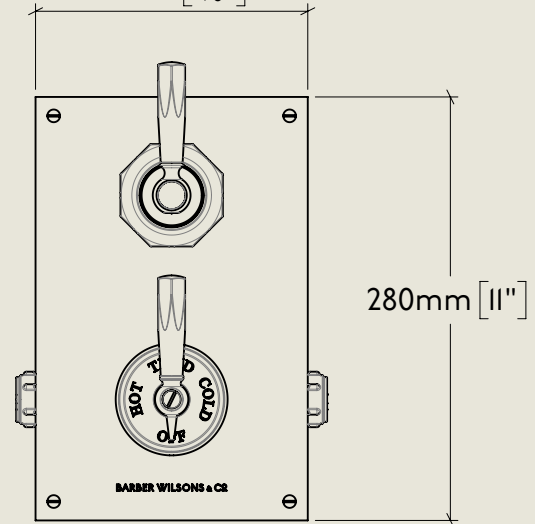

BY APPOINTMENT TO  
HER MAJESTY QUEEN ELIZABETH II  
MANUFACTURE OF KITCHEN & BATHROOM TAPS & MIXERS  
BARBER WILSONS & CO. LTD  
LONDON

LONDON **BARBER WILSONS & CO** EST. 1905

118mm [4<sup>5</sup>/<sub>8</sub>"

Maximum

98mm [3<sup>7</sup>/<sub>8</sub>"

Minimum

180mm [7<sup>1</sup>/<sub>8</sub>"

280mm [11"

American adapters fitted as standard when purchased via BW&Co USA

MCLPS53C2D

Mastercraft Lever PS53C2D