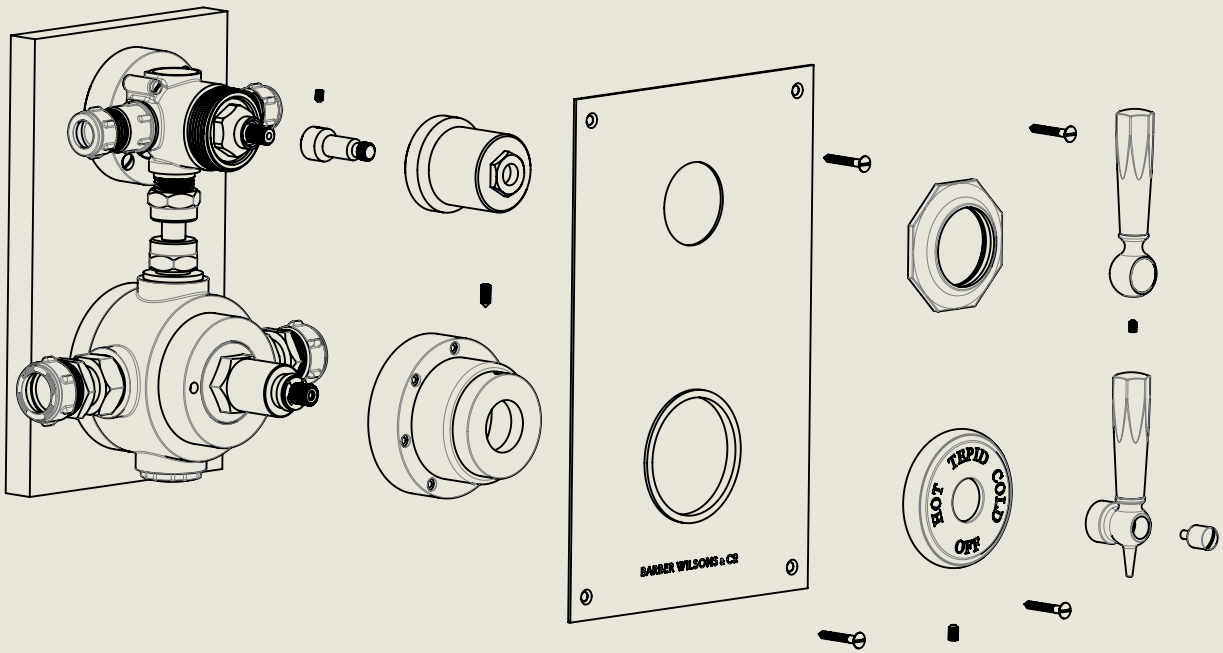

MCLPS53C2D

Mastercraft Lever PS53C2D

First Fix

BY APPOINTMENT TO  
HER MAJESTY QUEEN ELIZABETH II  
MANUFACTURE OF KITCHEN & BATHROOM TAPS & MIXERS  
BARBER WILSONS & CO. LTD  
LONDON

LONDON BARBER WILSONS & CO EST. 1905

American adapters fitted as standard when purchased via BW&Co USA

MCLPS53C2D

Mastercraft Lever PS53C2D

Second Fix