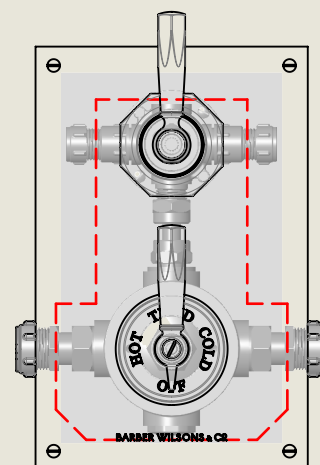

Maximum

98mm [3<sup>7</sup>/<sub>8</sub>"

Minimum

180mm [7<sup>1</sup>/<sub>8</sub>"

280mm [11"

American adapters fitted as standard when purchased via BW&Co USA

MCLPS53C2D

Mastercraft Lever PS53C2D

Complete

BY APPOINTMENT TO  
HER MAJESTY QUEEN ELIZABETH II  
MANUFACTURE OF KITCHEN & BATHROOM TAPS & MIXERS  
BARBER WILSONS & CO. LTD  
LONDON

LONDON

BARBER WILSONS & CO

EST. 1905

American adapters fitted as standard when purchased via BW&Co USA

MCLPS53C2D

Mastercraft Lever PS53C2D

First Fix

BY APPOINTMENT TO  
HER MAJESTY QUEEN ELIZABETH II  
MANUFACTURE OF KITCHEN & BATHROOM TAPS & MIXERS  
BARBER WILSONS & CO. LTD  
LONDON

LONDON BARBER WILSONS & CO EST. 1905