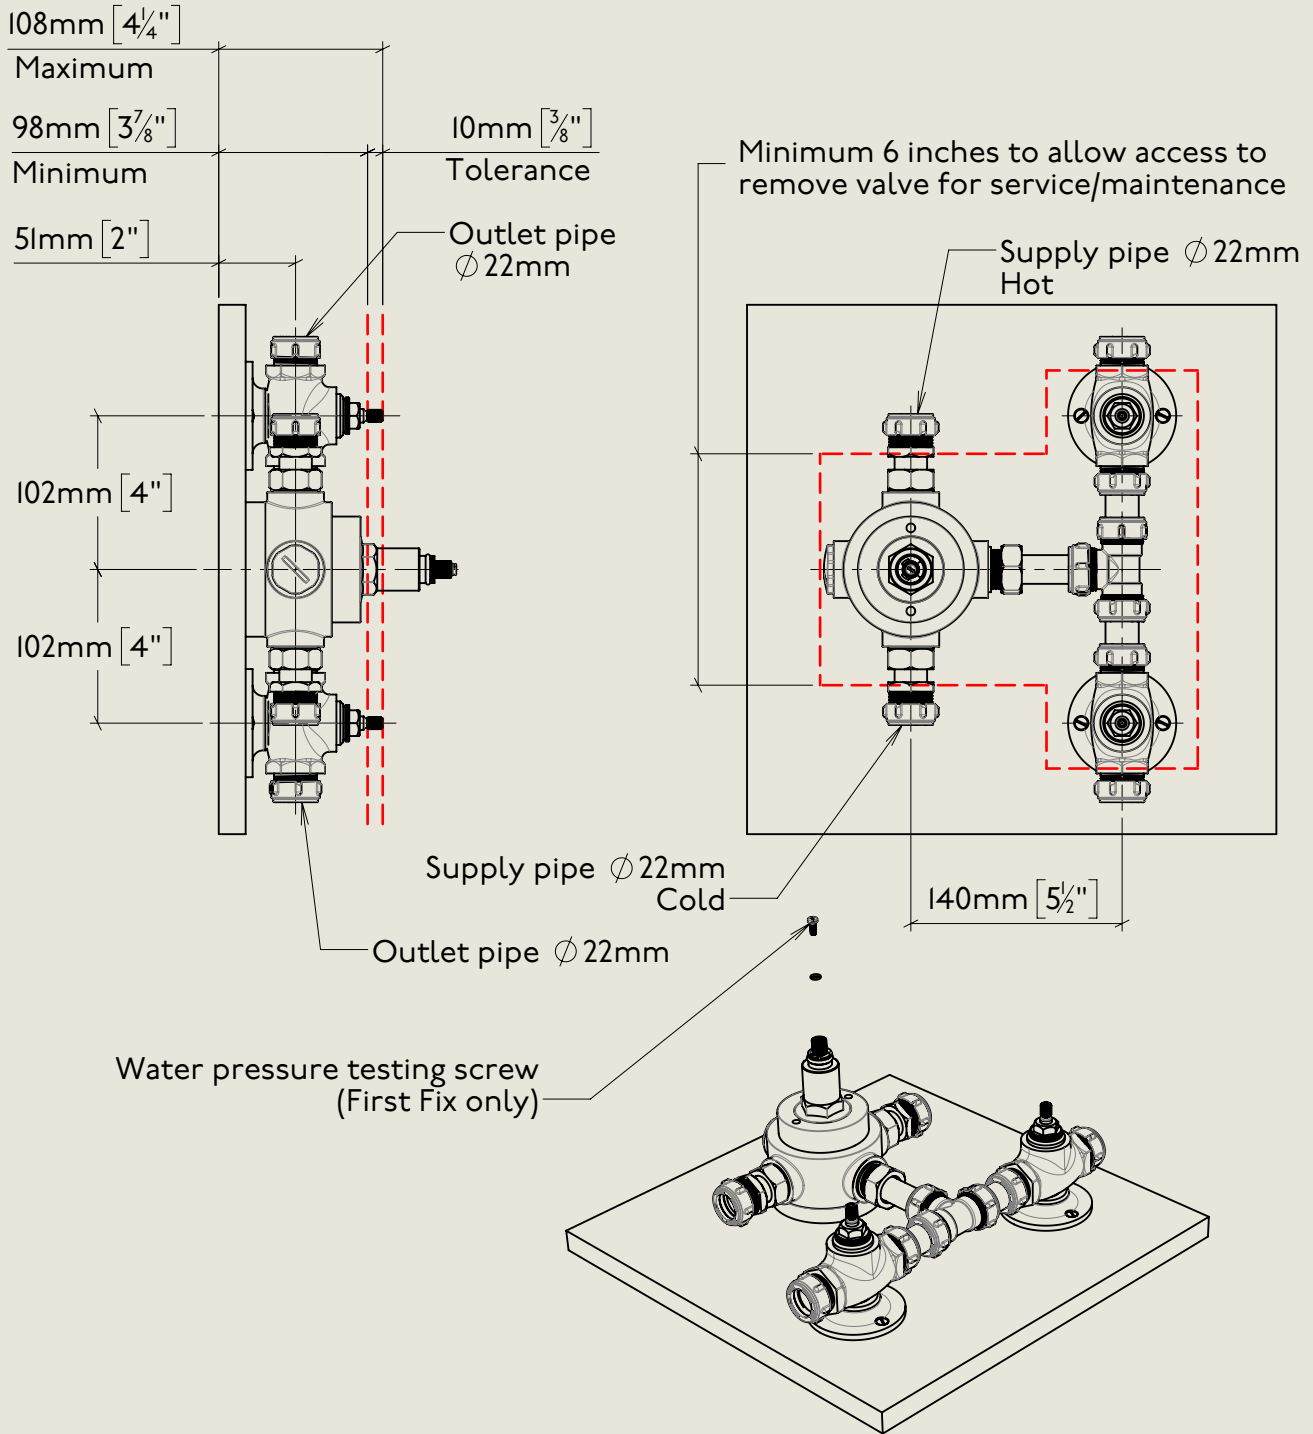

# BARBER WILSONS & CO

EST. 1905

An additional extension is available to extend tolerance to 20mm

American adapters fitted as standard when purchased via BW&Co USA

MCLPS53C2

Mastercraft Lever PS53C2

Complete

BY APPOINTMENT TO  
HER MAJESTY QUEEN ELIZABETH II  
MANUFACTURE OF KITCHEN & BATHROOM TAPS & MIXERS  
BARBER WILSONS & CO. LTD  
LONDON

LONDON

BARBER WILSONS & CO

EST. 1905

An additional extension is available to extend tolerance to 20mm