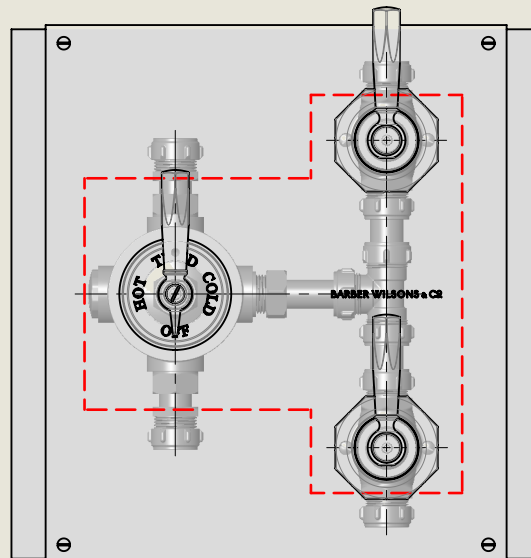

# BARBER WILSONS & CO

EST. 1905

An additional extension is available to extend tolerance to 20mm

American adapters fitted as standard when purchased via BW&Co USA

MCLPS53C2

Mastercraft Lever PS53C2

Complete

BY APPOINTMENT TO  
HER MAJESTY QUEEN ELIZABETH II  
MANUFACTURE OF KITCHEN & BATHROOM TAPS & MIXERS  
BARBER WILSONS & CO. LTD  
LONDON

LONDON

BARBER WILSONS & CO

EST. 1905

An additional extension is available to extend tolerance to 20mm