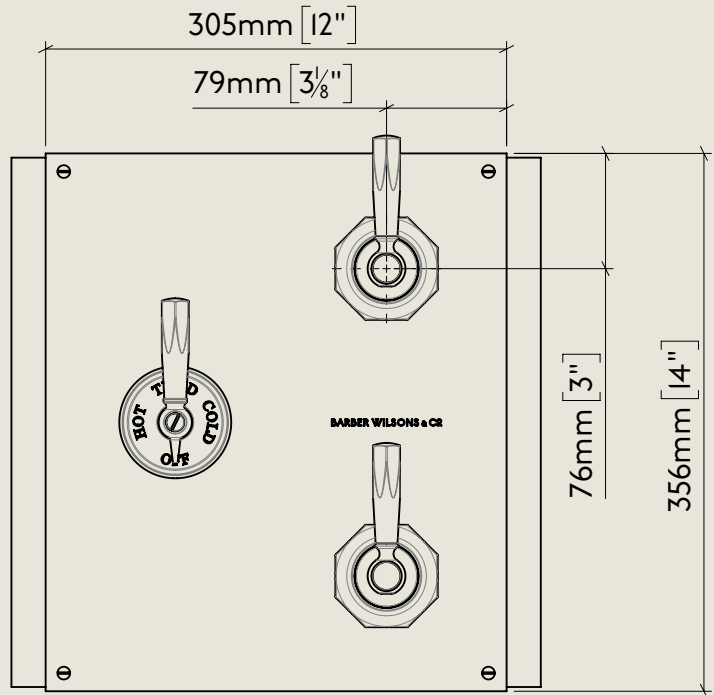

# BARBER WILSONS & CO

EST. 1905

An additional extension is available to extend tolerance to 20mm

American adapters fitted as standard when purchased via BW&Co USA

MCLPS53C2

Mastercraft Lever PS53C2

Complete

BY APPOINTMENT TO  
HER MAJESTY QUEEN ELIZABETH II  
MANUFACTURE OF KITCHEN & BATHROOM TAPS & MIXERS  
BARBER WILSONS & CO. LTD  
LONDON

LONDON

BARBER WILSONS & CO

EST. 1905

An additional extension is available to extend tolerance to 20mm