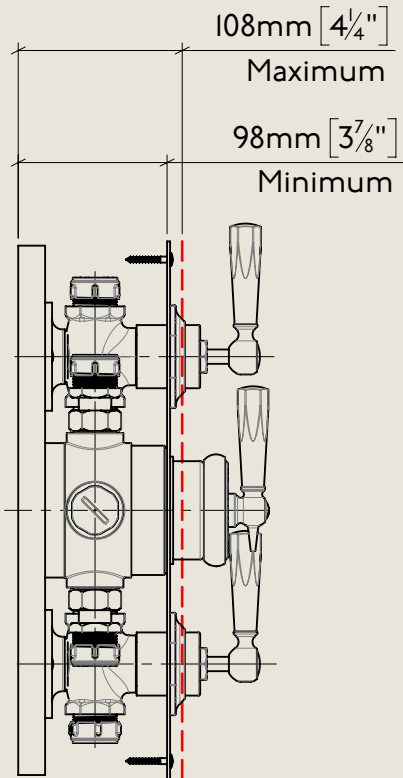

# BARBER WILSONS & CO

EST. 1905

An additional extension is available to extend tolerance to 20mm

American adapters fitted as standard when purchased via BW&Co USA

MCLPS53C2

Mastercraft Lever PS53C2

Complete

BY APPOINTMENT TO  
HER MAJESTY QUEEN ELIZABETH II  
MANUFACTURE OF KITCHEN & BATHROOM TAPS & MIXERS  
BARBER WILSONS & CO. LTD  
LONDON

LONDON

BARBER WILSONS & CO

EST. 1905

An additional extension is available to extend tolerance to 20mm