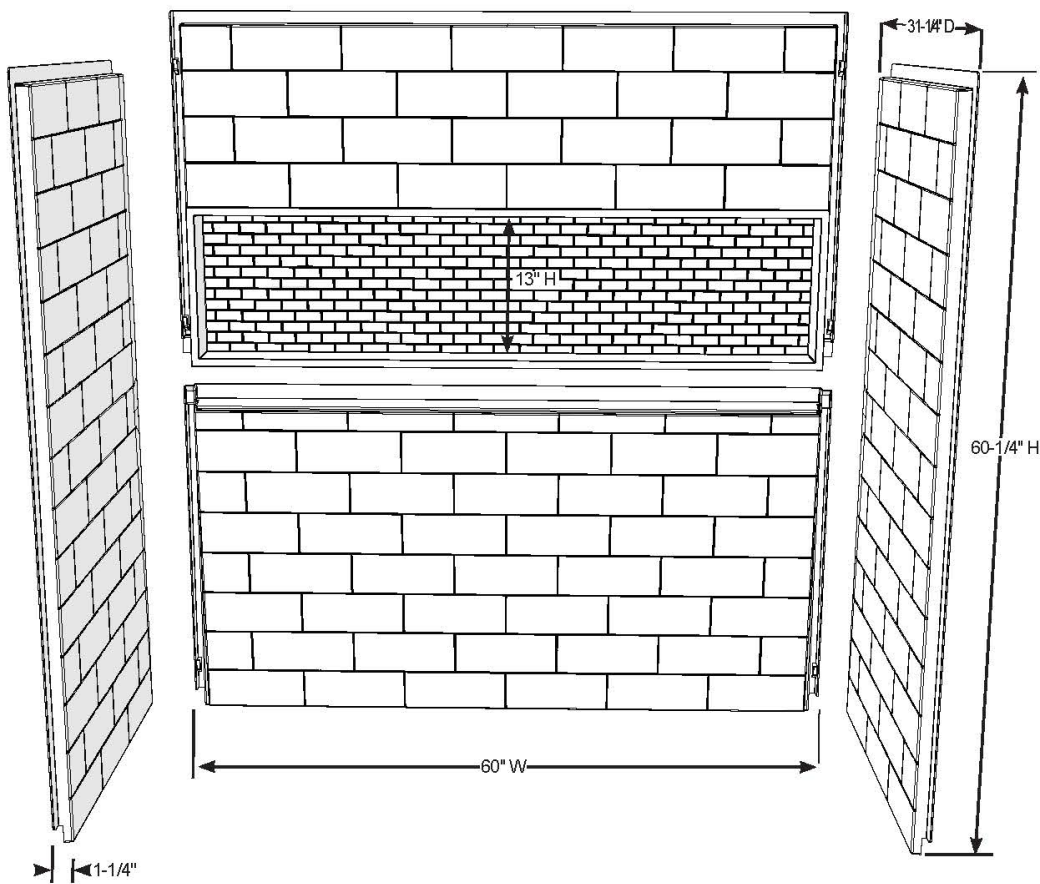

NEXTILE 4-PIECE TUB WALL SET 60" X 30" X 60"

Z041-5000 4-PIECE TUB WALL SET

DESCRIPTION:

NEXTILE 4-piece bathtub wall set compliments all Bootz 60" x 30" bathtubs, alleviating the need for expensive and time-consuming tile work. The realistic subway tile pattern and grout texture, combined with full-length wall-to-wall storage niche provides a real tile look and feel, with plenty of storage space for bathing essentials. For a custom look, the niche can be tiled with real tile for endless color, pattern, and texture possibilities. The wall system is designed for quick 1-person direct-to-stud installation, which is DIY-friendly and saves time for professional installers. The glossy composite finish and realistic grout are engineered for ease of cleaning and maintenance.

NEXTILE weighs 100 lbs., for easy transport, handling and installation.

The NEXTILE complies with CSA B45.5/ANSI Z124 Plastic Plumbing Fixtures.

Made in the USA.

NEXTILE 4-PIECE TUB WALL SET 60" X 30" X 60"

NEXTILE 4-PIECE TUB WALL SET

60" x 30" x 60"

Weight: 100 lbs

Z041-5000 White

Complies with:

Fixture is compatible or complies with
CSA B45.5/IAPMO Z124
ANSI, WW-P 541, HUD-FHA-VA, LEED
and the "Buy America Act" where
applicable when installed accordingly.

Standard Features:

Bootz 60" x 30" tub-compatible
Realistic tile pattern & grout texture
Full-length customizable niche
Quick direct-to-stud installation

Made in the USA

All Dimensions +/- 1/8" unless otherwise noted.