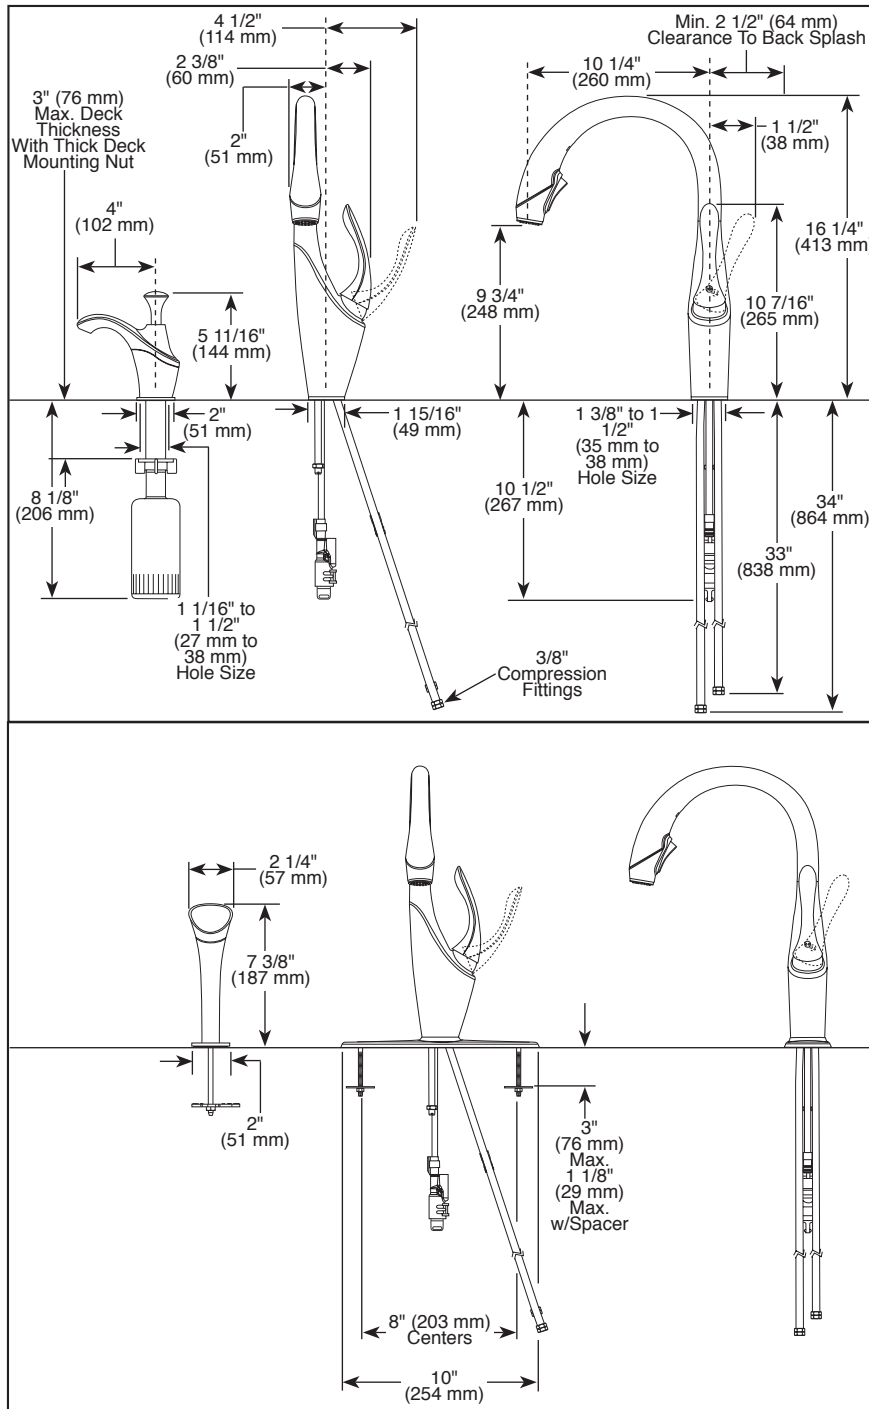

# BRIZO® KITCHEN FAUCETS

- Vuelo® Collection
- Single Handle Deck Mount
- 2-Function Pull-Down
- Single, 2, 3, or 4 Hole Sink Applications
- Centermount or 8" (203 mm) Centers w/  
Optional 10" (254 mm) Escutcheon
- Optional Vase and Soap Dispenser
- MagneDock® Magnetic Docking

## STANDARD SPECIFICATIONS:

- Single handle, 2-function pull-down kitchen faucets for mounting on single, two, three, and four hole sinks.
  - 16 1/4" (413 mm) high, 10 1/4" (260 mm) long, spout swings 360°.
  - Lever handle. Control mechanism shall be full-motion valve cartridge.
  - Touch-Clean® sprayhead.
  - Quick connect hoses.
  - Pull-down wand operates in an aerated or spray mode via ergonomic button.
  - Red/blue graphics on handle button to indicate hot/cold temperature.
  - MagneDock® magnetic docking.
  - Thin deck mounting aid to help secure product if used on thin sinks.
  - Spacer for mounting nut to reduce number of turns required for installation.
  - Mounting wrench to assist in tightening mounting nut securely.
  - Hose travels inside mounting shank so it will not interfere with deck edges.
  - Maximum 1.80 gpm @ 60 psi, 6.8 L/min @ 414 kPa
- Note:** See 63955LF for matching bar/prep.