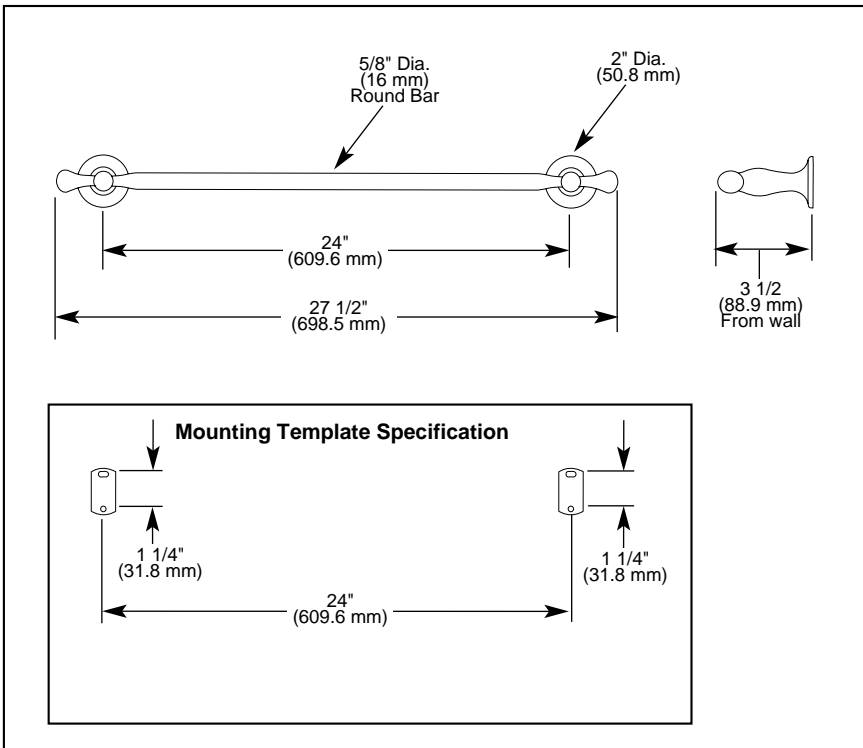

## ACCESSORIES

- RSVP™ Bath Collection
- 24" Single Towel Bar

Submitted Model No.: \_\_\_\_\_

Specific Features: \_\_\_\_\_

### STANDARD SPECIFICATIONS:

- Wood blocking is preferable behind all wall surfaces. If wood blocking is not available, the following fasteners are suggested: Tile/Masonry-use plastic anchors provided. Plaster/Drywall-use metal anchors provided.
- Mounting hardware and mounting instructions included with product.