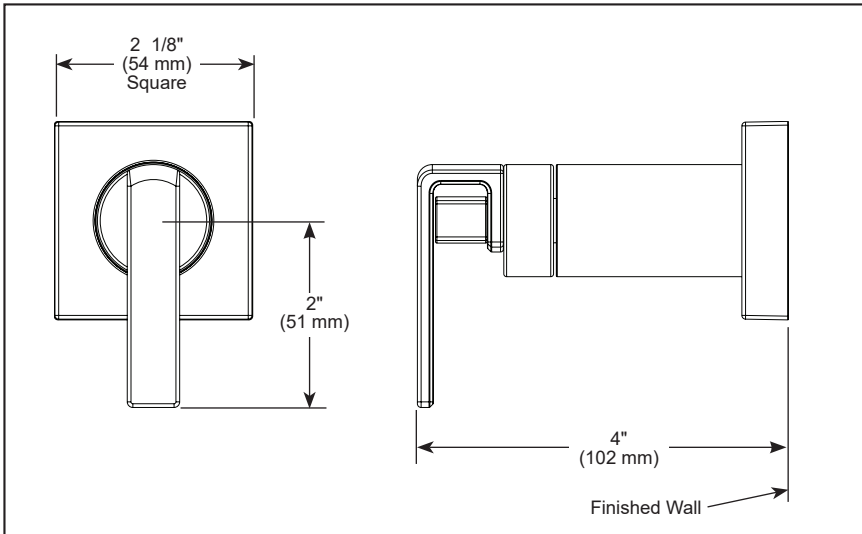

COMPLIES WITH:

- ASME A112.18.1 / CSA B125.1
- ICC/ANSI A117.1

▲ Designate proper finish suffix