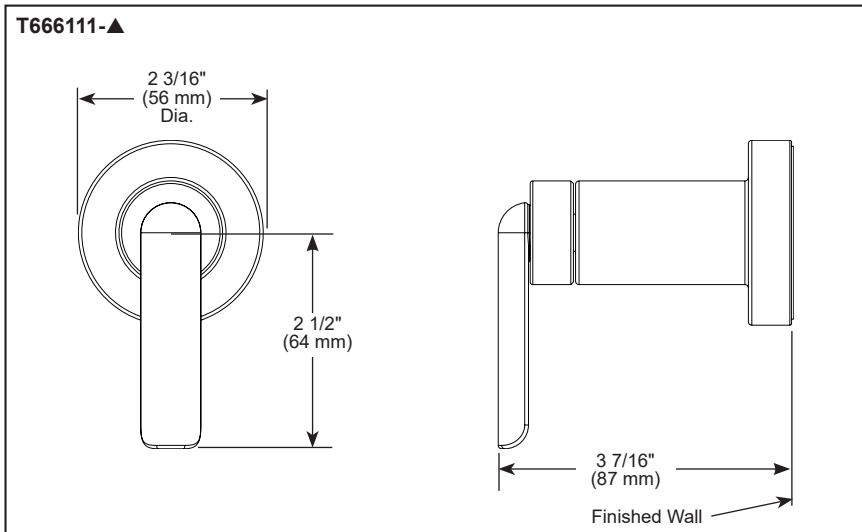

COMPLIES WITH:

- ASME A112.18.1 / CSA B125.1
- ICC/ANSI A117.1

▲ Designate proper finish suffix