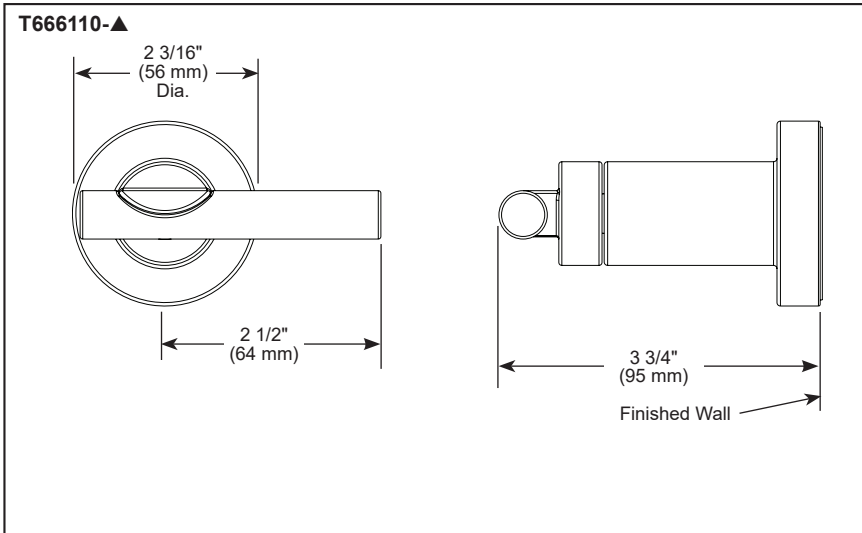

COMPLIES WITH:

- ASME A112.18.1 / CSA B125.1
- ICC/ANSI A117.1

▲ Designate proper finish suffix