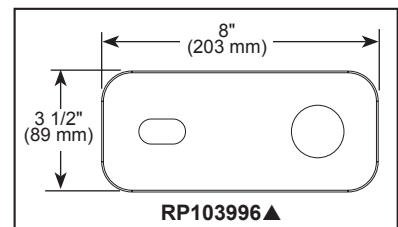

▲Designate Finish Suffix

Brizo reserves the right (1) to make changes in specifications and materials, and (2) to change or discontinue models, both without notice or obligation. Dimensions are for reference only. See current full-line price book or www.brizo.com for finish options and product availability.

BSP-L-T657110LF-LHP Rev. A

Brizo Kitchen & Bath Company
55 E. 111th Street, Carmel, Indiana 46280
350 South Edgeware Road, St. Thomas, ON N5P 4L1
© 2025 Brizo Kitchen & Bath Company