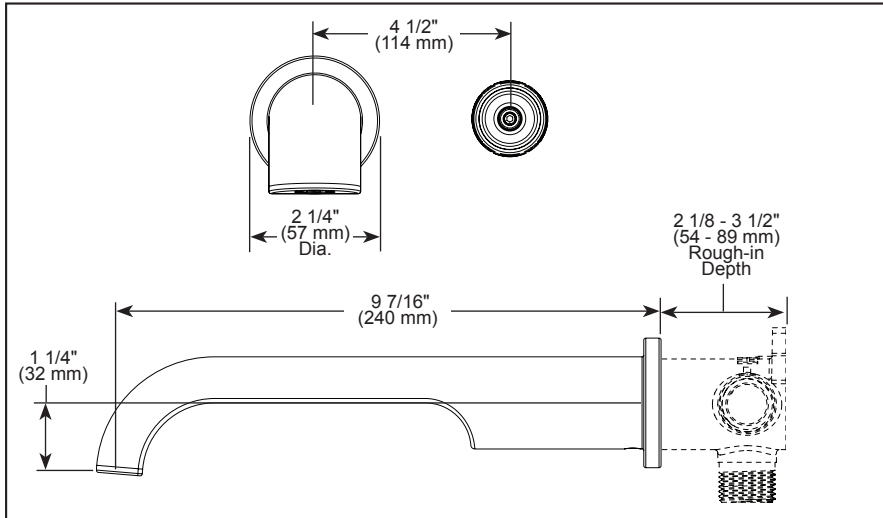

BRIZO

BATHROOM FAUCET

- Rocresco™ Bath Collection
- Single Handle Two Hole Wall Mount

STANDARD SPECIFICATIONS:

- Max flow rate 1.2 gpm @ 60 psi, 4.5 L/Min @ 414 kPa
- Control mechanism - 28 mm ceramic mixing cartridge with metal stem and 180° rotation
- Spout features laminar water efficient flow
- Solid brass fabricated body
- Drain sold separately
- Rough-in R85800 required for installation, not included
- Optional 8" (203 mm) escutcheon - RP103996▲ (not included)
- LHP - Less Handle Product. See handle options below

<p>HL58110-▲ ♿</p> <p>2 1/4" (57 mm) x 2 5/8" (67 mm)</p>	<p>HL58110-▲CL ♿</p> <p>2 1/4" (57 mm) x 2 5/8" (67 mm)</p>	<p>HL58111-▲ ♿</p> <p>2 1/4" (57 mm) x 2 1/2" (64 mm)</p>
<p>HK58112-▲ ♿</p> <p>3 7/16" (87 mm) x 1 1/4" (32 mm)</p>		
<p>RP72411▲ Grid Strainer Drain less overflow holes</p>	<p>RP72413▲ Push Button Drain less overflow holes</p> <p>2 3/4" (70 mm) Dia.</p>	<p>RP81627▲ Push Button Drain less overflow holes</p> <p>1 5/8" (41 mm) Dia.</p>
<p>RP72412▲ Grid Strainer Drain with overflow holes</p>	<p>RP72414▲ Push Button Drain with overflow holes</p> <p>2 3/4" (70 mm) Dia.</p>	<p>RP81628▲ Push Button Drain with overflow holes</p> <p>1 5/8" (41 mm) Dia.</p>