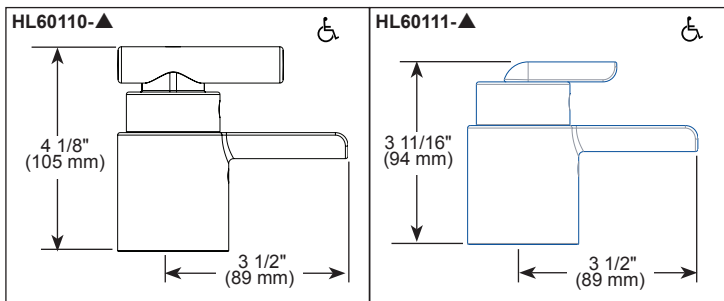

WARRANTY

- Parts and Finish - Lifetime limited warranty; or for commercial purchasers, 10 years for multi-family residential (apartments and condominiums) and 5 years for all other commercial uses, in each case from the date the product is received by the original purchaser or their authorized representative (installation contractor, etc.).
- Please go to www.brizo.com for the complete details of our limited warranty.