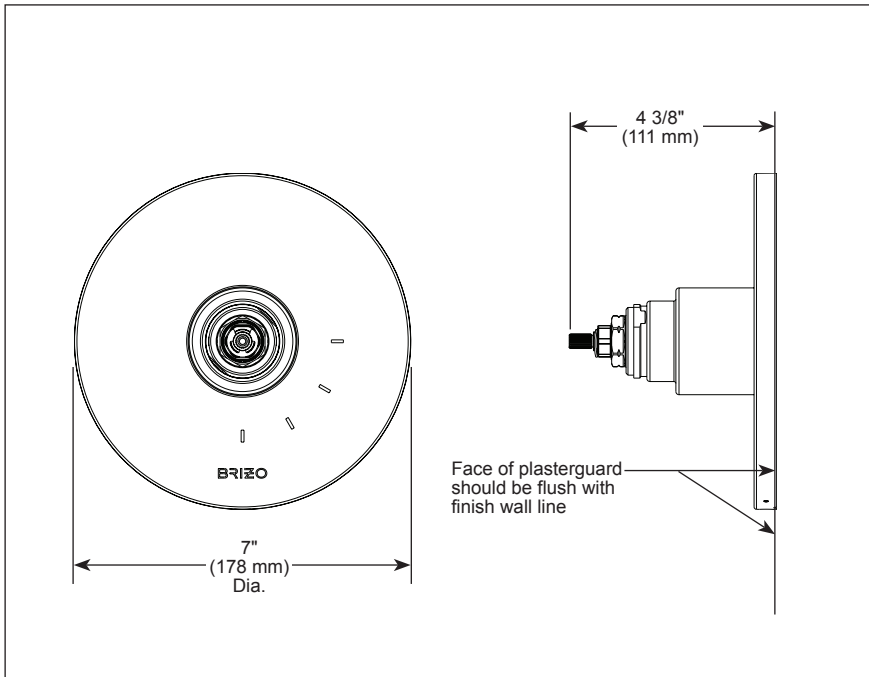

WARRANTY

- Parts and Finish - Lifetime limited warranty; or for commercial purchasers, 10 years for multi-family residential (apartments and condominiums) and 5 years for all other commercial uses, in each case from the date the product is received by the original purchaser or their authorized representative (installation contractor, etc.).
- Please go to www.brizo.com for the complete details of our limited warranty.