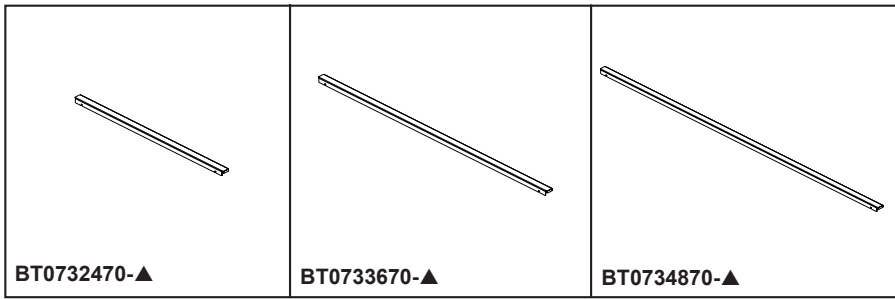

LINEAR WALL EDGE

- 24" (BT0732470)
- 36" (BT0733670)
- 48" (BT0734870)

FEATURES:

- Finished wall edge extension
- Optional wall edge allows installation against the wall

STANDARD SPECIFICATIONS:

- Made from stainless steel
- Rough and drain sold separately