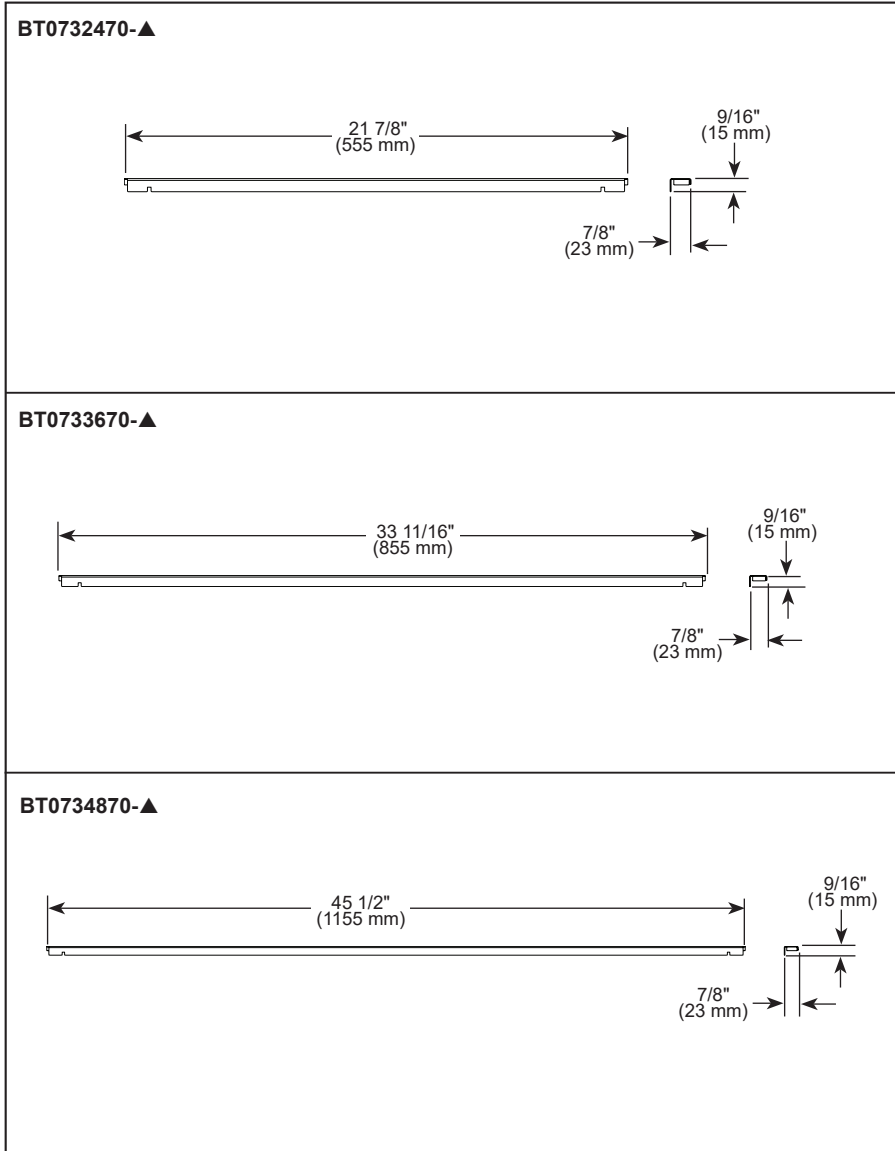

LINEAR WALL EDGE

- 24" (BT0732470)
- 36" (BT0733670)
- 48" (BT0734870)

FEATURES:

- Finished wall edge extension
- Optional wall edge allows installation against the wall

STANDARD SPECIFICATIONS:

- Made from stainless steel
- Rough and drain sold separately

COMPLIES WITH:

- ASME A112.18.2 / CSA B125.2

▲ Designate Proper Finish Suffix