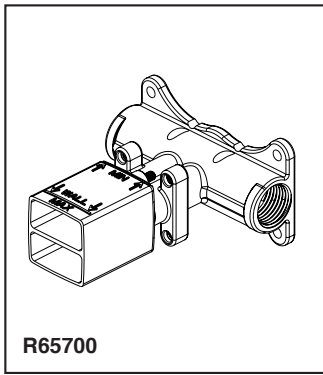

BRIZO®

LAVATORY ROUGH

- R65700
- 1/2" Rough-In
- Single handle, single hole wall mount rough

Submitted Model No.: _____

Specific Features: _____

STANDARD SPECIFICATIONS

- 1/2" NPT supply threads.
- Solid brass body.
- Trim sold separately.
- Pre-assembled test cap allows air or water pressure testing without trim.
- Pre-assembled protective plasterguard indicates finished wall location.
- Accommodates finished wall variation up to 1 1/2" (38 mm).
- Refer to product installation instructions.