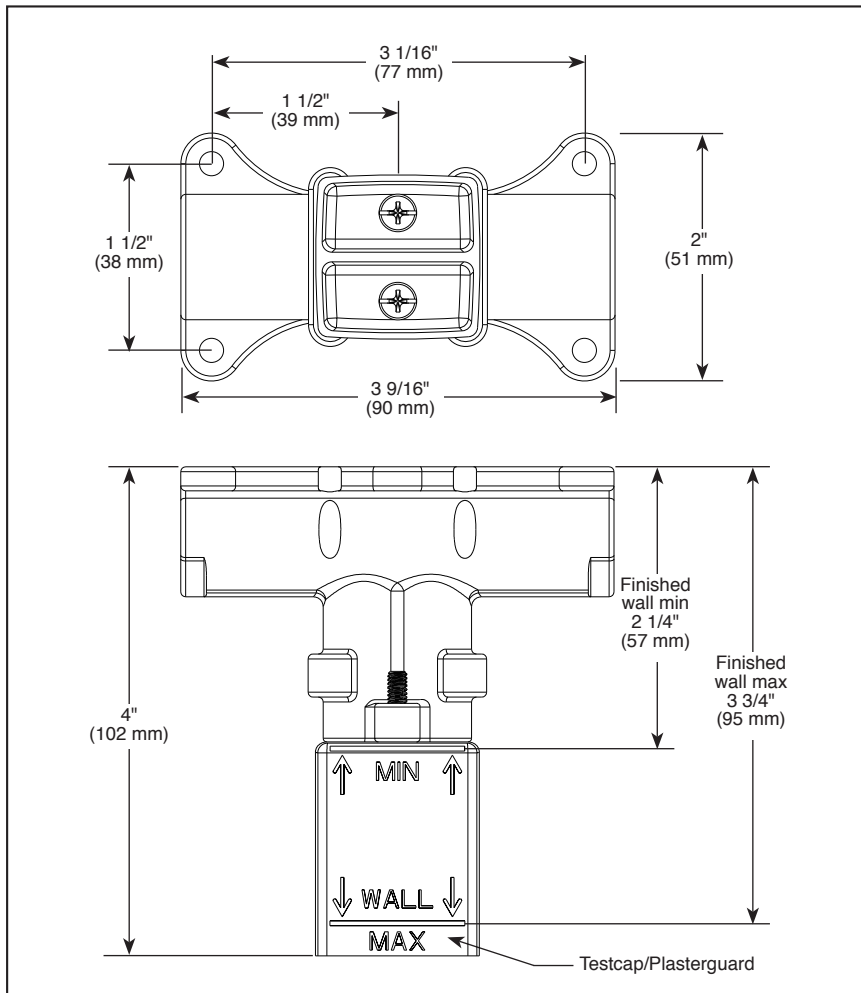

BRIZO®

LAVATORY ROUGH

- R65700
- 1/2" Rough-In
- Single handle, single hole wall mount rough

Submitted Model No.: _____

Specific Features: _____

STANDARD SPECIFICATIONS

- 1/2" NPT supply threads.
- Solid brass body.
- Trim sold separately.
- Pre-assembled test cap allows air or water pressure testing without trim.
- Pre-assembled protective plasterguard indicates finished wall location.
- Accommodates finished wall variation up to 1 1/2" (38 mm).
- Refer to product installation instructions.