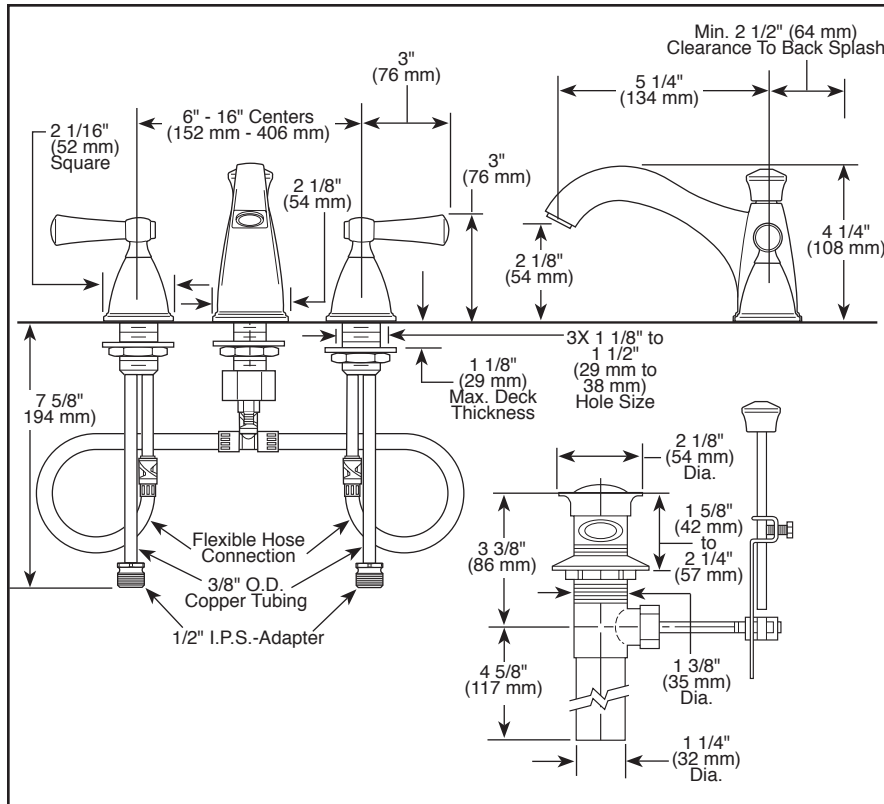

65340LF-▲  
65340LF-▲-ECO

Submitted Model No.: \_\_\_\_\_

Specific Features: \_\_\_\_\_

▲ Designate proper finish suffix

## BATHROOM FAUCET

- Vesi® Collection
- Two Handle Widespread Deck Mount

### STANDARD SPECIFICATIONS:

- Max flow rate 1.5 gpm @ 60 psi, 5.7 L/min @ 414 kPa
- Max flow rate (ECO models only) 1.2 gpm @ 60 psi, 4.5 L/min @ 414 kPa
- Three hole mount
- Ceramic cartridge
- 1/4 turn stops may be removed for 180° rotation
- Hot and cold stems are interchangeable
- Quick connect hoses and self-locating bases
- Includes metal drain with pop-up type fitting with plated flange and stopper
- Standard mounting deck thickness can be extended 1" (25 mm) with RP10612
- Solid brass fabricated end valves and spout body