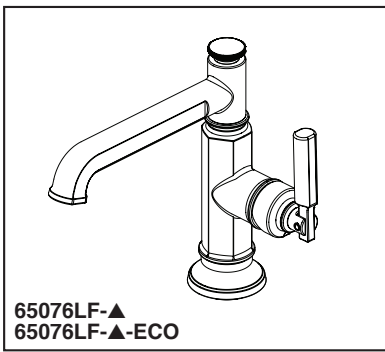

BRIZO®

BATHROOM FAUCET

- Invari™ Collection
- Single Handle Deck Mount

STANDARD SPECIFICATIONS:

- Max flow rate 1.5 gpm @ 60 psi, 5.7 L/min @ 414 kPa
- Max flow rate (ECO model only) 1.2 gpm @ 60 psi, 4.5 L/min @ 414 kPa
- Single hole mount
- Solid brass body
- Control mechanism - 25 mm ceramic disc cartridge with metal stem
- Spout features hidden water-efficient, laminar flow aerator
- Must order drain separately
- Optional 5 3/4" (146 mm) escutcheon - RP100324 (not included)

WARRANTY

- Parts and Finish - Lifetime limited warranty; or for commercial purchasers, 10 years for multi-family residential (apartments and condominiums) and 5 years for all other commercial uses, in each case from the date of purchase.
- Electronic Parts and Batteries (if applicable) - 5 years from the date of purchase; or for commercial purchasers, 1 year from the date of purchase. No warranty is provided on batteries.

COMPLIES WITH:

- ASME A112.18.1 / CSA B125.1
- ASME A112.18.2 / CSA B125.2
- Indicates compliance to ICC/ANSI A117.1 - Valve control only
- EPA WaterSense®

65076LF-▲
65076LF-▲-ECO

Submitted Model No.: _____

Specific Features: _____