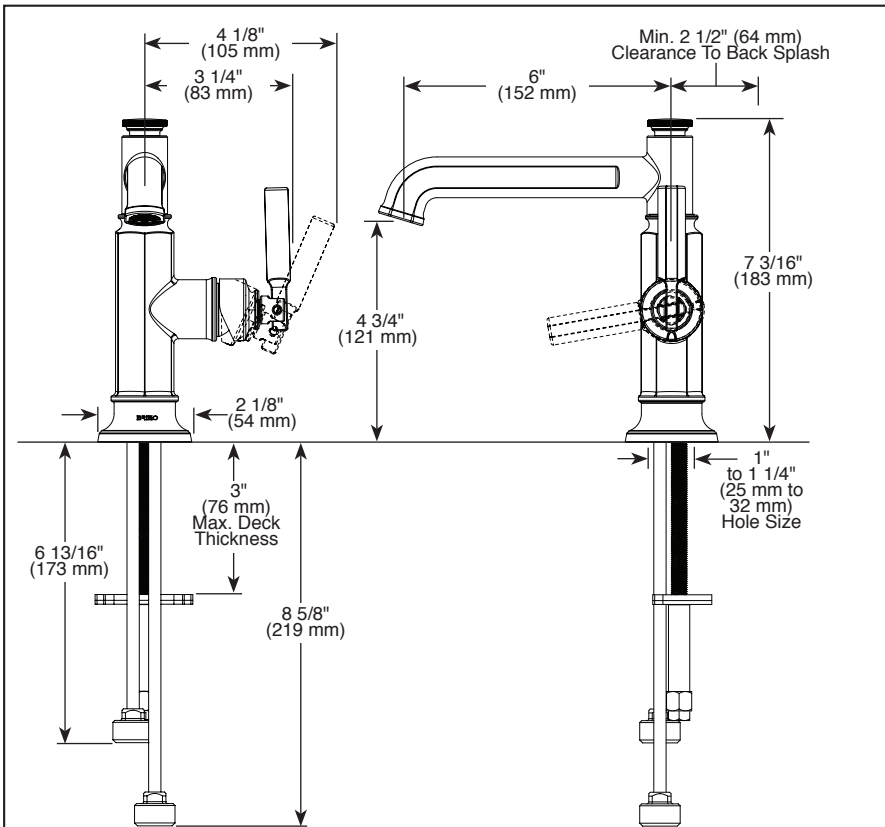

BRIZO®

BATHROOM FAUCET

- Invari™ Collection
- Single Handle Deck Mount

STANDARD SPECIFICATIONS:

- Max flow rate 1.5 gpm @ 60 psi, 5.7 L/min @ 414 kPa
- Max flow rate (ECO model only) 1.2 gpm @ 60 psi, 4.5 L/min @ 414 kPa
- Single hole mount
- Solid brass body
- Control mechanism - 25 mm ceramic disc cartridge with metal stem
- Spout features hidden water-efficient, laminar flow aerator
- Must order drain separately
- Optional 5 3/4" (146 mm) escutcheon - RP100324 (not included)

Specific Features: _____

<p>RP72411▲ Grid Strainer Drain less overflow holes</p> 	<p>RP72413▲ Push Button Drain less overflow holes</p>  <p>2 3/4" (70 mm) Dia.</p>	<p>RP81627▲ Push Button Drain less overflow holes</p>  <p>1 5/8" (41 mm) Dia.</p>
<p>RP72412▲ Grid Strainer Drain with overflow holes</p> 	<p>RP72414▲ Push Button Drain with overflow holes</p>  <p>2 3/4" (70 mm) Dia.</p>	<p>RP81628▲ Push Button Drain with overflow holes</p>  <p>1 5/8" (41 mm) Dia.</p>