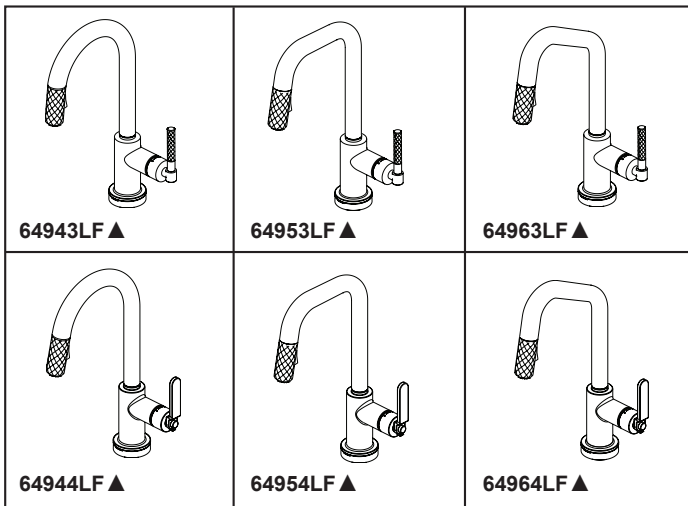

FEATURES:

- MagneDock® Magnetic Docking
- SmartTouch® On/Off Functionality

STANDARD SPECIFICATIONS:

- Maximum 1.8 gpm @ 60 psi, 6.8 L/min @ 414 kPa
- One hole mount
- Euro-motion ceramic cartridge
- Spout rotates 360°
- Two-function wand; Aerated stream or spray
- Dual integral check valves in sprayer
- Quick connect hoses
- Hose travels inside mounting shank so it will not interfere with deck edges
- LED light indicates water temperature and signals when batteries run low

WARRANTY

- Parts and Finish - Lifetime limited warranty; or for commercial purchasers, 10 years for multi-family residential (apartments and condominiums) and 5 years for all other commercial uses, in each case from the date the product is received by the original purchaser or their authorized representative (installation contractor, etc.).
- Electronic Parts and Batteries (if applicable) - 5 years from the date the product is received by the original purchaser or their authorized representative (installation contractor, etc.); or for commercial purchasers, 1 year from the date the product is received by the original purchaser or their authorized representative (installation contractor, etc.). No warranty is provided on batteries.
- Please go to www.brizo.com for the complete details of our limited warranty.

COMPLIES WITH:

- ASME A112.18.1 / CSA B125.1
- ICC/ANSI A117.1- Valve control only

▲ Designate proper finish suffix

Brizo Kitchen & Bath Company reserves the right (1) to make changes in specifications and materials, and (2) to change or discontinue models, both without notice or obligation. Dimensions are for reference only. See current full-line price book or www.brizo.com for finish options and product availability.

BSP-K-64943LF Rev. A