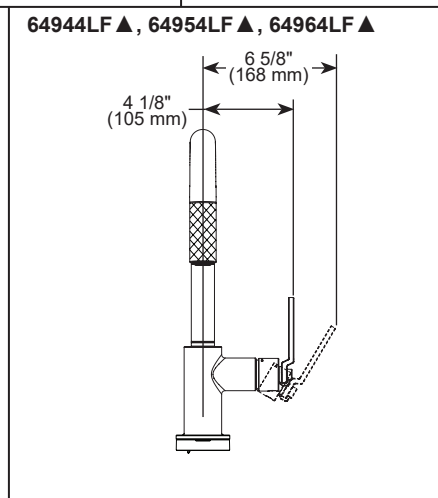

FEATURES:

- MagneDock® Magnetic Docking
- SmartTouch® On/Off Functionality

STANDARD SPECIFICATIONS:

- Maximum 1.8 gpm @ 60 psi, 6.8 L/min @ 414 kPa
- One hole mount
- Euro-motion ceramic cartridge
- Spout rotates 360°
- Two-function wand; Aerated stream or spray
- Dual integral check valves in sprayer
- Quick connect hoses
- Hose travels inside mounting shank so it will not interfere with deck edges
- LED light indicates water temperature and signals when batteries run low

WARRANTY

- Parts and Finish - Lifetime limited warranty; or for commercial purchasers, 10 years for multi-family residential (apartments and condominiums) and 5 years for all other commercial uses, in each case from the date the product is received by the original purchaser or their authorized representative (installation contractor, etc.).
- Electronic Parts and Batteries (if applicable) - 5 years from the date the product is received by the original purchaser or their authorized representative (installation contractor, etc.); or for commercial purchasers, 1 year from the date the product is received by the original purchaser or their authorized representative (installation contractor, etc.). No warranty is provided on batteries.
- Please go to www.brizo.com for the complete details of our limited warranty.

COMPLIES WITH:

- ASME A112.18.1 / CSA B125.1
- ICC/ANSI A117.1- Valve control only

▲ Designate proper finish suffix

Brizo Kitchen & Bath Company reserves the right (1) to make changes in specifications and materials, and (2) to change or discontinue models, both without notice or obligation. Dimensions are for reference only. See current full-line price book or www.brizo.com for finish options and product availability.

BSP-K-64943LF Rev. A