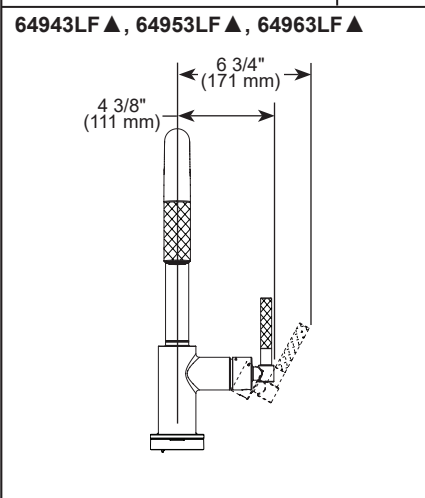

FEATURES:

- MagneDock® Magnetic Docking
- SmartTouch® On/Off Functionality

STANDARD SPECIFICATIONS:

- Maximum 1.8 gpm @ 60 psi, 6.8 L/min @ 414 kPa
- One hole mount
- Euro-motion ceramic cartridge
- Spout rotates 360°
- Two-function wand; Aerated stream or spray
- Dual integral check valves in sprayer
- Quick connect hoses
- Hose travels inside mounting shank so it will not interfere with deck edges
- LED light indicates water temperature and signals when batteries run low

WARRANTY

- Parts and Finish - Lifetime limited warranty; or for commercial purchasers, 10 years for multi-family residential (apartments and condominiums) and 5 years for all other commercial uses, in each case from the date the product is received by the original purchaser or their authorized representative (installation contractor, etc.).
- Electronic Parts and Batteries (if applicable) - 5 years from the date the product is received by the original purchaser or their authorized representative (installation contractor, etc.); or for commercial purchasers, 1 year from the date the product is received by the original purchaser or their authorized representative (installation contractor, etc.). No warranty is provided on batteries.
- Please go to www.brizo.com for the complete details of our limited warranty.

COMPLIES WITH:

- ASME A112.18.1 / CSA B125.1
- ICC/ANSI A117.1- Valve control only

▲ Designate proper finish suffix

Brizo Kitchen & Bath Company reserves the right (1) to make changes in specifications and materials, and (2) to change or discontinue models, both without notice or obligation. Dimensions are for reference only. See current full-line price book or www.brizo.com for finish options and product availability.

BSP-K-64943LF Rev. A