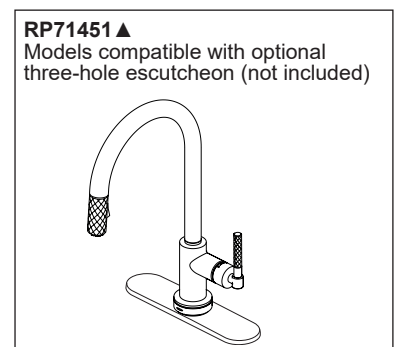

Brizo Kitchen & Bath Company

55 E. 111th Street, Carmel, IN 46280
350 South Edgeware Road, St. Thomas, ON N5P 4L1
© 2024 Brizo Kitchen & Bath Company