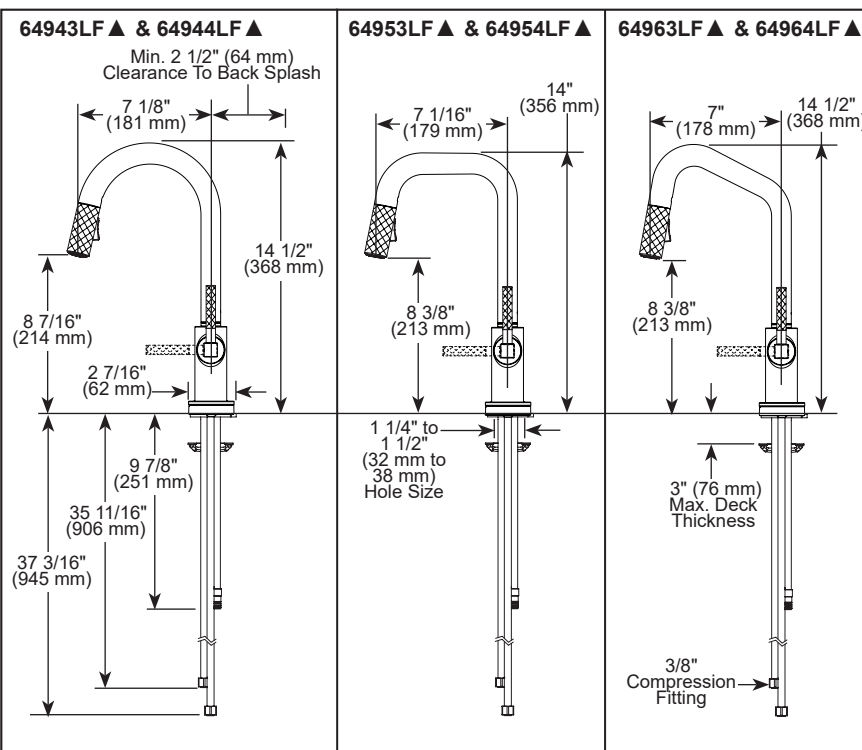

BRIZO®

KITCHEN FAUCETS

- Litze® Collection
- Single Handle Prep Pull-Down

FEATURES:

- MagneDock® Magnetic Docking
- SmartTouch® On/Off Functionality

STANDARD SPECIFICATIONS:

- Maximum 1.8 gpm @ 60 psi, 6.8 L/min @ 414 kPa
- One hole mount
- Euro-motion ceramic cartridge
- Spout rotates 360°
- Two-function wand; Aerated stream or spray
- Dual integral check valves in sprayer
- Quick connect hoses
- Hose travels inside mounting shank so it will not interfere with deck edges
- LED light indicates water temperature and signals when batteries run low

COMPLIES WITH:

- ASME A112.18.1 / CSA B125.1
- ICC/ANSI A117.1- Valve control only

▲ Designate proper finish suffix

Brizo Kitchen & Bath Company reserves the right (1) to make changes in specifications and materials, and (2) to change or discontinue models, both without notice or obligation. Dimensions are for reference only. See current full-line price book or www.brizo.com for finish options and product availability.