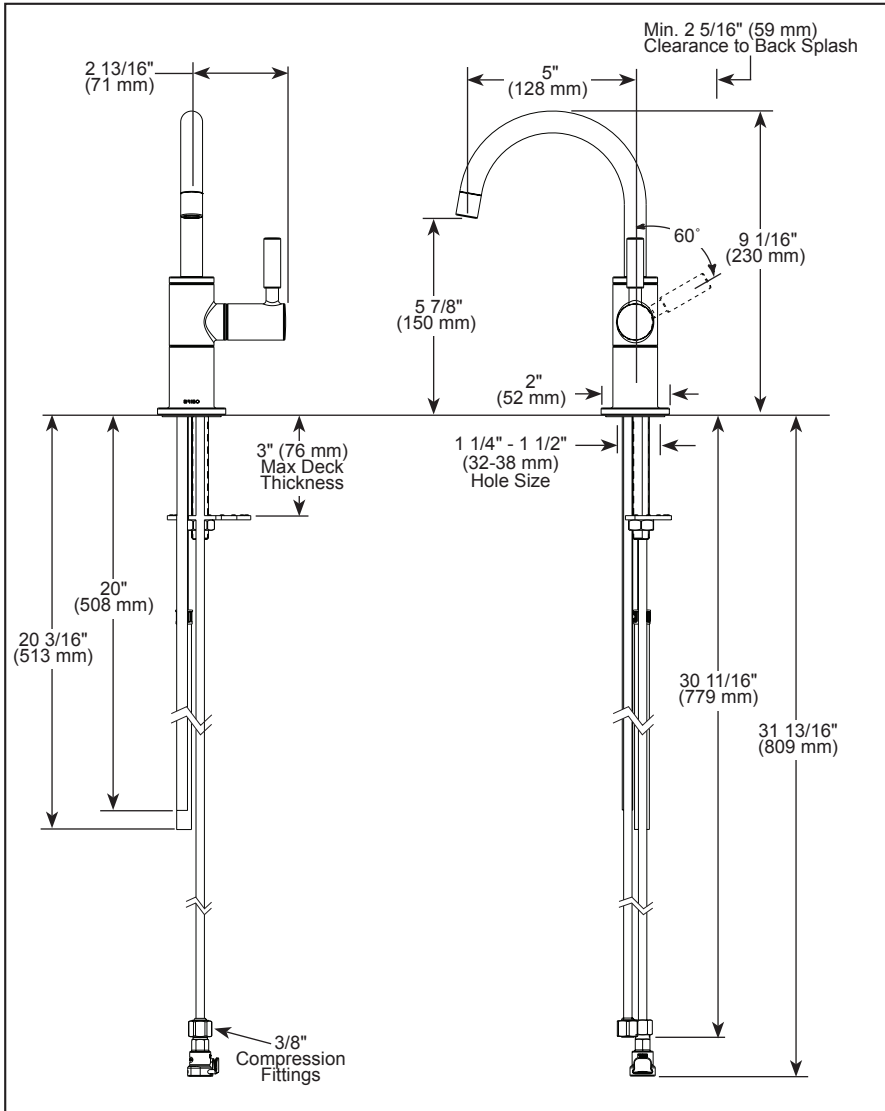

COMPLIES WITH:

- ASME A112.18.1 / CSA B125.1
- ASME A112.18.6
- ♿ Indicates compliance to ICC/ANSI A117.1

▲ Designate proper finish suffix

Brizo Kitchen & Bath Company reserves the right (1) to make changes in specifications and materials, and (2) to change or discontinue models, both without notice or obligation. Dimensions are for reference only. See current full-line price book or www.brizo.com for finish options and product availability.

BSP-K-61320LF-H Rev. C

Brizo Kitchen & Bath Company

55 E. 111th Street, Carmel, IN 46280
350 South Edgeware Road, St. Thomas, ON N5P 4L1
© 2023 Brizo Kitchen & Bath Company