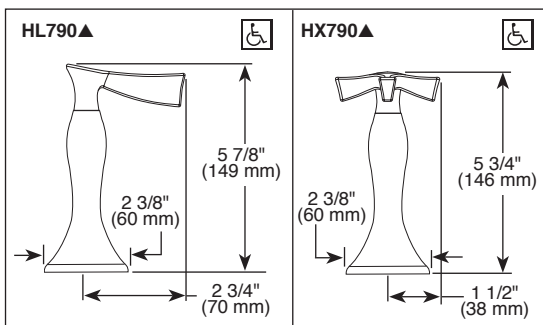

Submitted Model No.: _____

Specific Features: _____

▲ Designate Proper Finish Suffix

BRIZO®

ROMAN TUB/WHIRLPOOL FAUCET TRIM

- RSVP® Two Handle Roman Tub Valve Trim
- Three Hole Applications (T67390-LHP)
- Four Hole Applications (T67490-LHP)
- Temperature and Volume Controlled With Handles
- Flexible Ledge Mount
- Rough-In Kit Must Also be Ordered to Complete Installation (R62707 For Three Hole and R64707 For Four Hole)

STANDARD SPECIFICATIONS:

- Trim Only for two handle Roman Tub faucet for concealed mounting
- Temperature and volume controlled with handles
- Rough-in kit must also be ordered to complete installation (R62707 for three hole and R64707 for four hole). There are separate specification sheets on each rough-in kit if more details are required.
- Handshower includes double check valves for backflow prevention (T67490-LHP)
- Handshower max flow rate 1.75 gpm @ 80 psi, 6.6 L/min @ 550 kPa
- Minimum 5" (127 mm) to maximum 8" (203 mm) distance between holes
- LHP - Less Handle Program. See handle options below