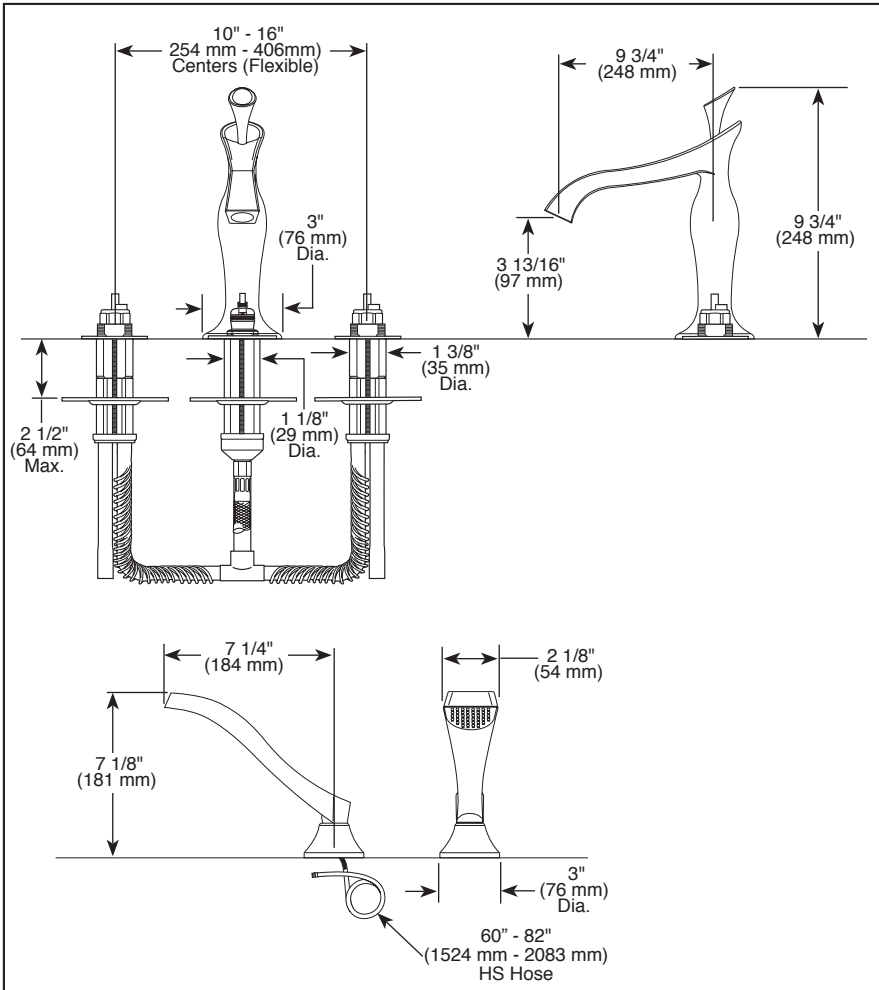

Submitted Model No.: _____

Specific Features: _____

▲ Designate Proper Finish Suffix

BRIZO®

ROMAN TUB/WHIRLPOOL FAUCET TRIM

- RSVP® Two Handle Roman Tub Valve Trim
- Three Hole Applications (T67390-LHP)
- Four Hole Applications (T67490-LHP)
- Temperature and Volume Controlled With Handles
- Flexible Ledge Mount
- Rough-In Kit Must Also be Ordered to Complete Installation (R62707 For Three Hole and R64707 For Four Hole)

STANDARD SPECIFICATIONS:

- Trim Only for two handle Roman Tub faucet for concealed mounting
- Temperature and volume controlled with handles
- Rough-in kit must also be ordered to complete installation (R62707 for three hole and R64707 for four hole). There are separate specification sheets on each rough-in kit if more details are required.
- Handshower includes double check valves for backflow prevention (T67490-LHP)
- Handshower max flow rate 1.75 gpm @ 80 psi, 6.6 L/min @ 550 kPa
- Minimum 5" (127 mm) to maximum 8" (203 mm) distance between holes
- LHP - Less Handle Program. See handle options below