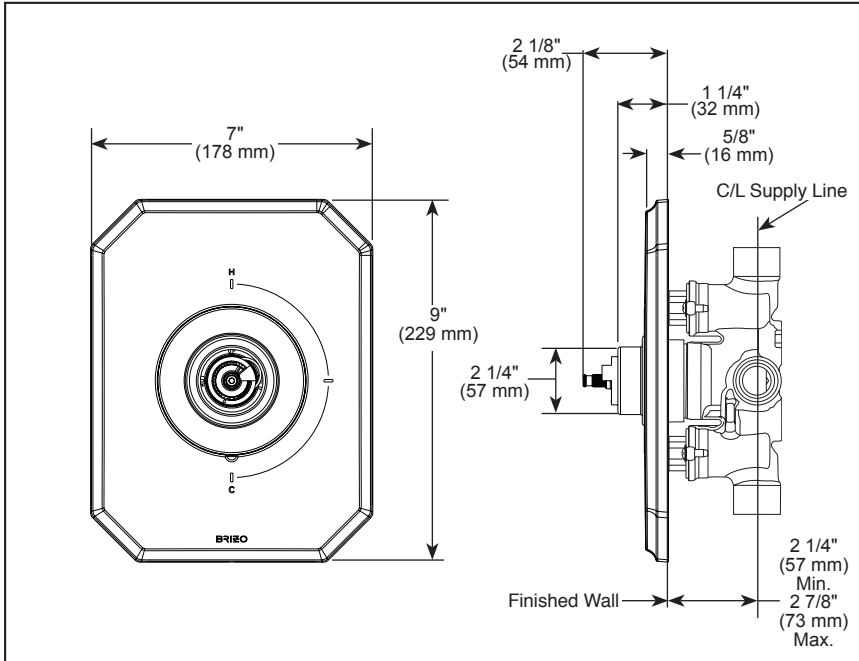

COMPLIES WITH:

- ASME A112.18.1 / CSA B125.1
- ASSE 1016 / ASME A112.1016 / CSA B125.16
- ♿ ICC/ANSI A117.1

▲ Designate proper finish suffix

Brizo Kitchen & Bath Company reserves the right (1) to make changes in specifications and materials, and (2) to change or discontinue models, both without notice or obligation. Dimensions are for reference only. See current full-line price book or www.brizo.com for finish options and product availability.

BSP-B-T66T065-LHP Rev. B

Brizo Kitchen & Bath Faucet Company

55 E. 111th Street, Carmel, IN 46280
350 South Edgware Road, St. Thomas, ON N5P 4L1
© 2025 Brizo Kitchen & Bath Faucet Company