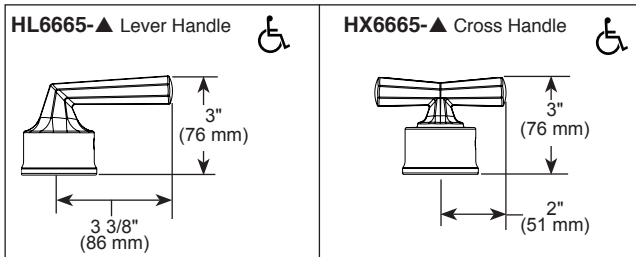

COMPLIES WITH:

- ASME A112.18.1 / CSA B125.1
- ASSE 1016 / ASME A112.1016 / CSA B125.16
- ♿ ICC/ANSI A117.1

▲ Designate proper finish suffix

Brizo Kitchen & Bath Company reserves the right (1) to make changes in specifications and materials, and (2) to change or discontinue models, both without notice or obligation. Dimensions are for reference only. See current full-line price book or www.brizo.com for finish options and product availability.

BSP-B-T66T065-LHP Rev. B

Brizo Kitchen & Bath Faucet Company

55 E. 111th Street, Carmel, IN 46280
350 South Edgware Road, St. Thomas, ON N5P 4L1
© 2025 Brizo Kitchen & Bath Faucet Company