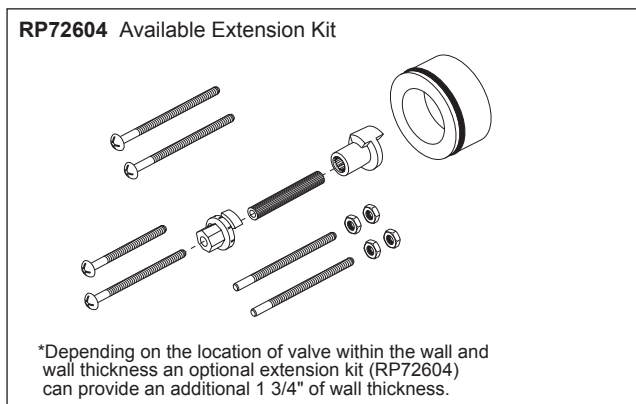

COMPLIES WITH:

- ASME A112.18.1 / CSA B125.1
- ASSE 1016 / ASME A112.1016 / CSA B125.16
- ♿ ICC/ANSI A117.1

▲ Designate proper finish suffix

Brizo Kitchen & Bath Company reserves the right (1) to make changes in specifications and materials, and (2) to change or discontinue models, both without notice or obligation. Dimensions are for reference only. See current full-line price book or www.brizo.com for finish options and product availability.

BSP-B-T66T065-LHP Rev. B

Brizo Kitchen & Bath Faucet Company

55 E. 111th Street, Carmel, IN 46280
350 South Edgware Road, St. Thomas, ON N5P 4L1
© 2025 Brizo Kitchen & Bath Faucet Company