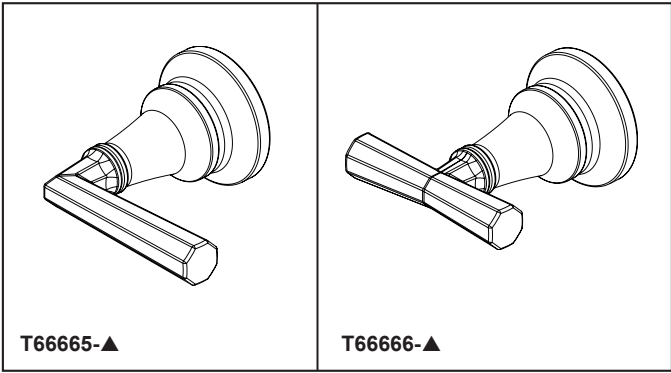

## SENSORI® VOLUME CONTROL TRIM

- Beauclere™ Bath Collection
- Volume Control Trim

### STANDARD SPECIFICATIONS

- Must also order R35600 Rough-In.
- 90° handle rotation controls volume only.
- Volume control flows up to 16.2 gpm @ 60 psi
- Maximum flow 8.2 gpm @ 60 psi per volume control when paired with Sensori Thermostatic trim.
- Volume controls are required for every outlet and every set of body sprays (up to max flow).
- Adjusts for wall thickness variations.
- All parts are replaceable from the front.
- Recommended working pressure of 45-80 PSI.
- Volume control only; must be used with temperature control device.
- Rough can accommodate up to 3 1/4" wall thickness. NOTE: some applications may require stem extender RP100304.