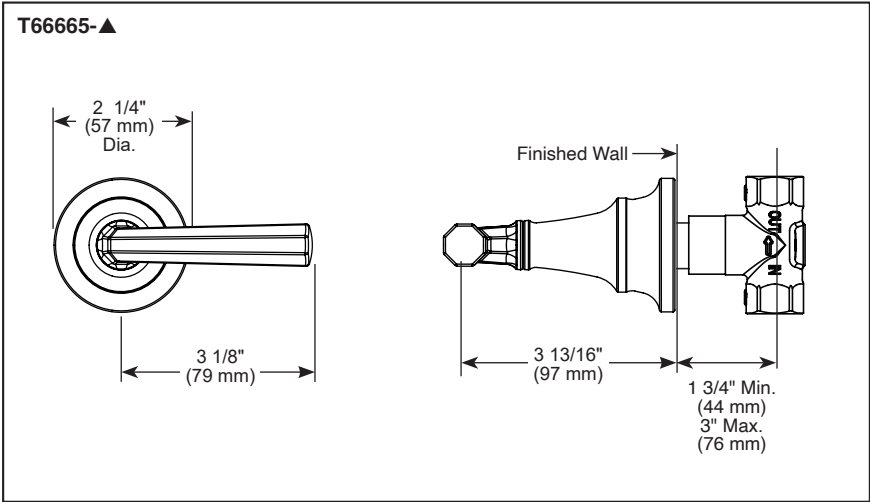

COMPLIES WITH:

- ASME A112.18.1 / CSA B125.1
- ICC/ANSI A117.1

▲ Designate proper finish suffix

Brizo Kitchen & Bath Company reserves the right (1) to make changes in specifications and materials, and (2) to change or discontinue models, both without notice or obligation. Dimensions are for reference only. See current full-line price book or www.brizo.com for finish options and product availability.