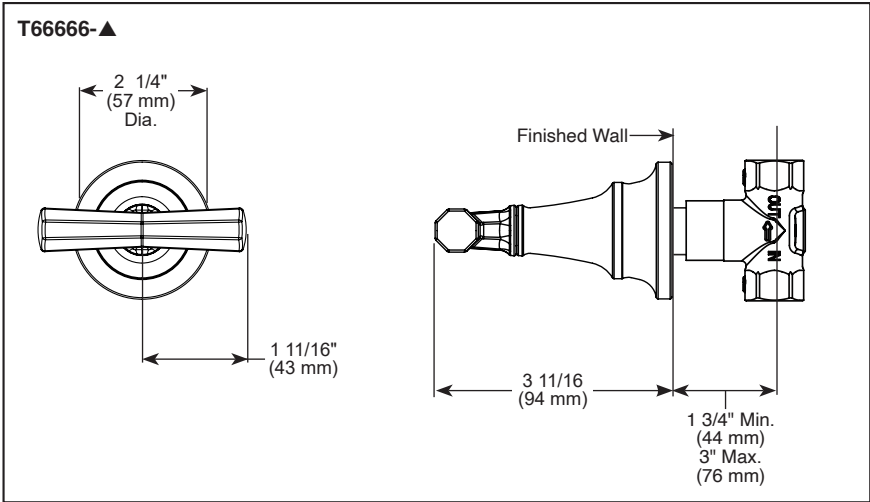

COMPLIES WITH:

- ASME A112.18.1 / CSA B125.1
- ICC/ANSI A117.1

▲ Designate proper finish suffix

Brizo Kitchen & Bath Company reserves the right (1) to make changes in specifications and materials, and (2) to change or discontinue models, both without notice or obligation. Dimensions are for reference only. See current full-line price book or www.brizo.com for finish options and product availability.