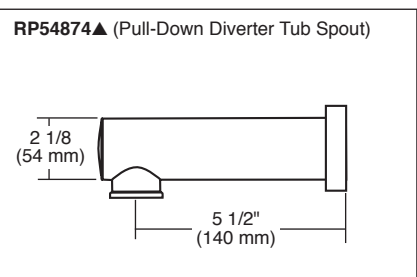

▲ Designate proper finish suffix

Brizo Kitchen & Bath Company reserves the right (1) to make changes in specifications and materials, and (2) to change or discontinue models, both without notice or obligation. Dimensions are for reference only. See current full-line price book or www.brizo.com for finish options and product availability.

BSP-B-T60075 Rev. H

Brizo Kitchen & Bath Company

55 E. 111th Street, Indianapolis, Indiana 46280
350 South Edgeview Road, St. Thomas, ON N5P 4L1
© 2018 Brizo Kitchen & Bath Company