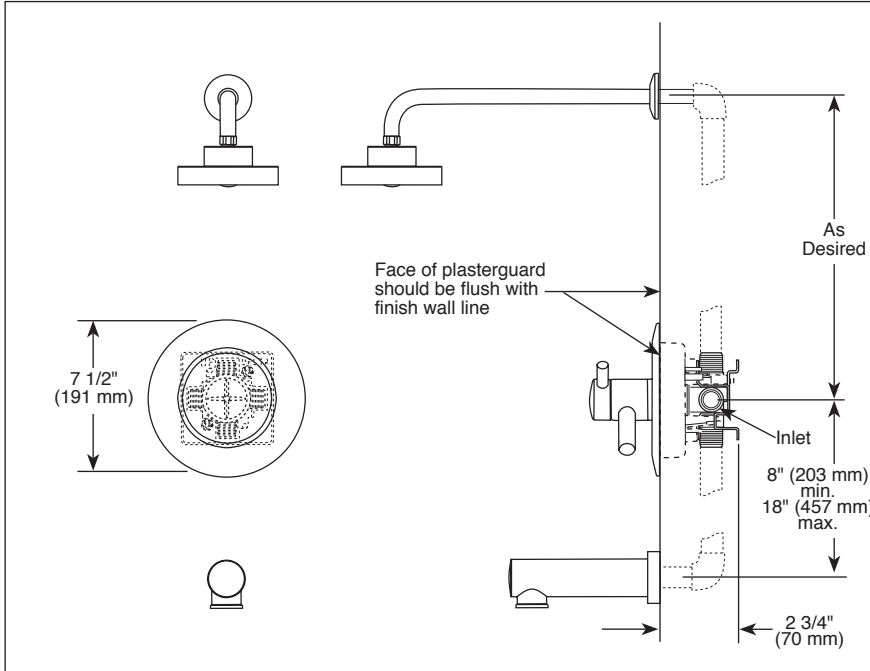

## TUB AND SHOWER FAUCET TRIM

- Odin™ Bath Collection
- TempAssure® Thermostatic
- Valve Only (T60075)
- Shower Only (T60275)
- Tub/Shower (T60475)

Submitted Model No.: \_\_\_\_\_

Specific Features: \_\_\_\_\_

### STANDARD SPECIFICATIONS:

- Single-function showerhead - 1.75 gpm @ 80 psi, 6.6 L/min @ 550 kPa.
- Tub port maximum flow rate 8.6 gpm @ 60 psi with R60000-UNBX
- TempAssure® 60 series thermostatic valve cartridge.
- Thermostatic wax element maintains the outlet temperature to  $\pm 3.6^\circ\text{F}$ .
- Must also order MultiChoice® Universal rough valve body (R60000 Series).
- Back-to-back installation capability.
- Lever volume control handle; temperature adjustment dial.
- Graphics indicate hot/cold temperature adjustment.
- Field adjustable to limit handle rotation into hot water zone.
- All parts replaceable from the front of the valve.
- Adjusts for up to 1" wall thickness.