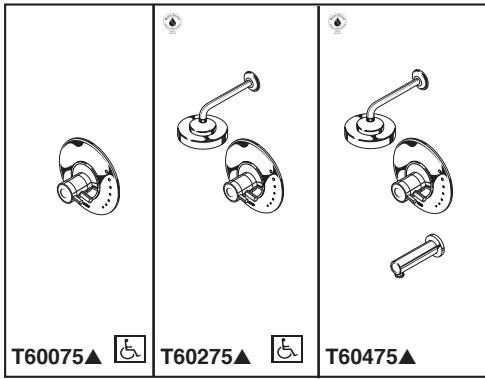

## TUB AND SHOWER FAUCET TRIM

- Odin™ Bath Collection
- TempAssure® Thermostatic
- Valve Only (T60075)
- Shower Only (T60275)
- Tub/Shower (T60475)

Submitted Model No.: \_\_\_\_\_

Specific Features: \_\_\_\_\_

### STANDARD SPECIFICATIONS:

- Single-function showerhead - 1.75 gpm @ 80 psi, 6.6 L/min @ 550 kPa.
- Tub port maximum flow rate 8.6 gpm @ 60 psi with R60000-UNBX
- TempAssure® 60 series thermostatic valve cartridge.
- Thermostatic wax element maintains the outlet temperature to  $\pm 3.6^\circ\text{F}$ .
- Must also order MultiChoice® Universal rough valve body (R60000 Series).
- Back-to-back installation capability.
- Lever volume control handle; temperature adjustment dial.
- Graphics indicate hot/cold temperature adjustment.
- Field adjustable to limit handle rotation into hot water zone.
- All parts replaceable from the front of the valve.
- Adjusts for up to 1" wall thickness.