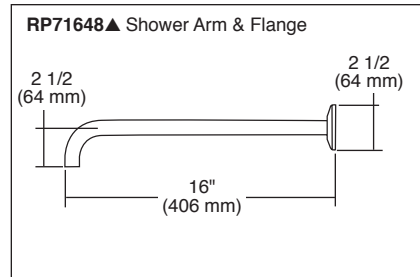

▲ Designate proper finish suffix

Brizo Kitchen & Bath Company reserves the right (1) to make changes in specifications and materials, and (2) to change or discontinue models, both without notice or obligation. Dimensions are for reference only. See current full-line price book or www.brizo.com for finish options and product availability.

BSP-B-T60075 Rev. H

Brizo Kitchen & Bath Company

55 E. 111th Street, Indianapolis, Indiana 46280
350 South Edgeview Road, St. Thomas, ON N5P 4L1
© 2018 Brizo Kitchen & Bath Company