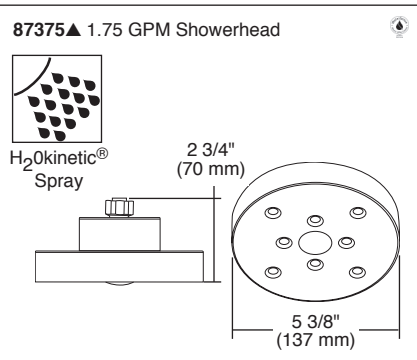

▲ Designate proper finish suffix

Brizo Kitchen & Bath Company reserves the right (1) to make changes in specifications and materials, and (2) to change or discontinue models, both without notice or obligation. Dimensions are for reference only. See current full-line price book or www.brizo.com for finish options and product availability.

BSP-B-T60075 Rev. H

Brizo Kitchen & Bath Company

55 E. 111th Street, Indianapolis, Indiana 46280
350 South Edgeview Road, St. Thomas, ON N5P 4L1
© 2018 Brizo Kitchen & Bath Company