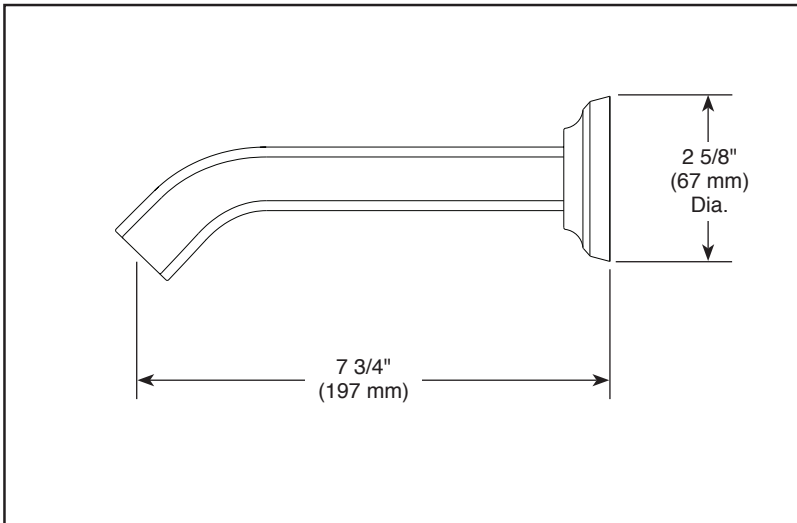

BRIZO®

SHOWER ARM AND FLANGE

■ Levoir™ Collection

STANDARD SPECIFICATIONS:

- 1/2" NPT threads
- Solid brass construction
- Intended for use with 87498 shower head

WARRANTY

- Lifetime limited warranty on parts (other than electronic parts and batteries) and finishes: or, for commercial users, for 5 years from date of purchase.
- 5 year limited warranty on electronic parts (other than batteries); or, for commercial users, for 1 year from the date of purchase. No warranty is provided on batteries.

COMPLIES WITH:

- ASME A112.18.1 / CSA B125.1

Submitted Model No.: _____

Specific Features: _____

▲ Designate proper finish suffix