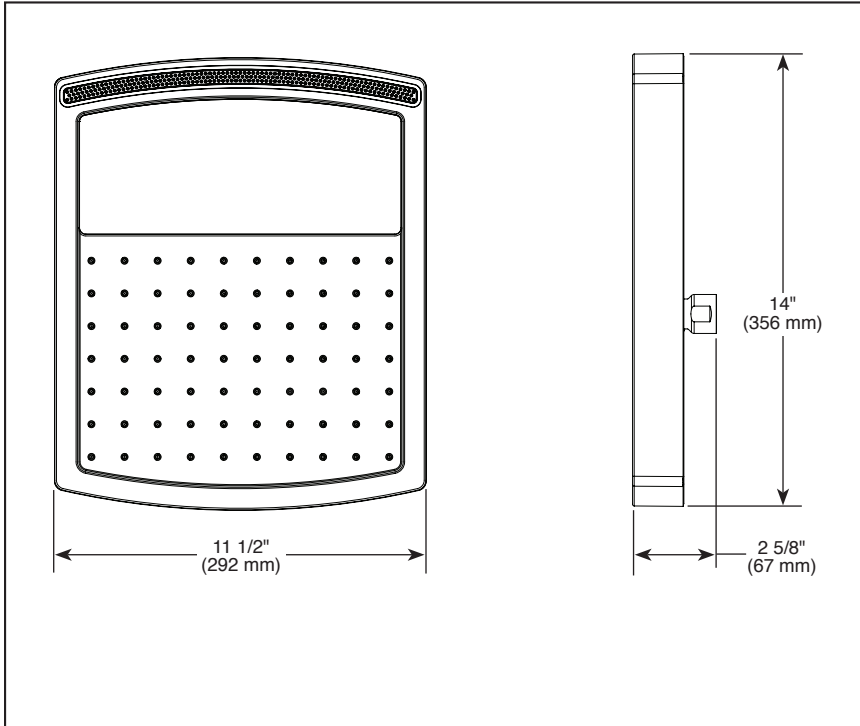

Submitted Model No.: _____

Specific Features: _____

▲ Designate finish suffix

BRIZO®

MULTI-FUNCTION OVERHEAD RAINCAN SHOWERHEAD

- Kintsu™ Bath Collection
- 3-Function Raincan Showerhead

FEATURES:

- Touch-Clean® Nozzles

STANDARD SPECIFICATIONS:

- Max flow rate 1.75 gpm @ 80 psi, 6.6 L/min @ 550 kPa (81406)
- Max flow rate 2.5 gpm @ 80 psi, 9.5 L/min @ 550 kPa (81406-2.5)
- Showerhead requires specific shower arm 83992-06MF or 83992-10MF for mounting
- Wrench flats for tightening
- Showerhead ball nut pivots and rotates for leveling
- Requires R83992 to be plumbed to a separate diverter or volume controls for spray selection
- Finished spray face matches shell finish
- Spray patterns: Full Spray, Canopy Spray, and Full Spray w/Canopy.