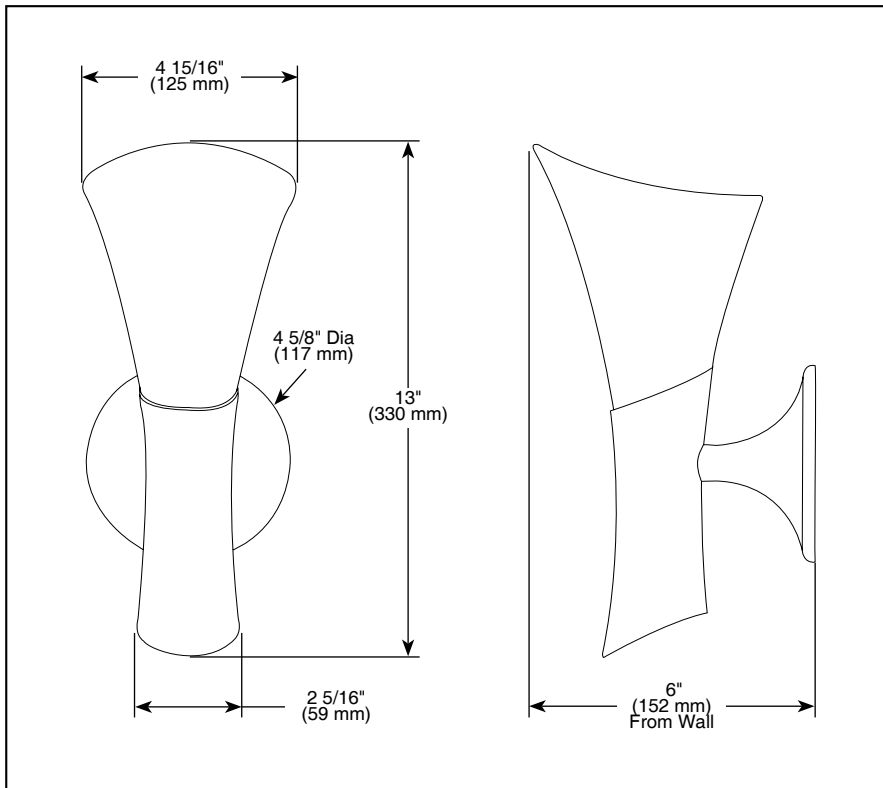

BRIZO®

ACCESSORIES

- RSVP® Bath Collection
- Light-Single Fixture with Nightlight Option

Submitted Model No.: _____

Specific Features: _____

▲ Designate Proper Finish Suffix

STANDARD SPECIFICATIONS:

- Mounting hardware and mounting instructions included with product.
- Glass dome is satin etched.
- UL approved up to 60 watts.
- Uses C7 60 watt max. bulb in top outlet and C7 7 watt max. bulb in bottom outlet.
- Mounts on standard electrical box.