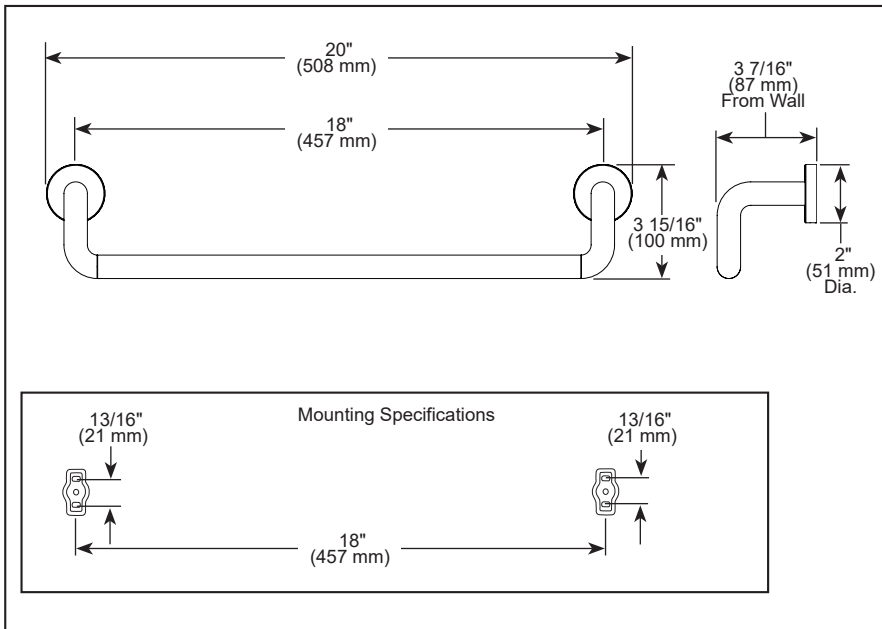

BRIZO®

ACCESSORIES

- Litze™ Collection
- 18" Towel Bar

STANDARD SPECIFICATIONS:

- Wood blocking is preferable behind all wall surfaces. If wood blocking is not available, try finding a wood stud to anchor at least one end of this accessory.
- Mounting hardware and mounting instructions included with product.
- Note: Plastic anchors, screws, toggle bolts, and mounting brackets are included with the mounting hardware.

WARRANTY

- Parts and Finish - Lifetime limited warranty; or for commercial purchasers, 10 years for multi-family residential (apartments and condominiums) and 5 years for all other commercial uses, in each case from the date the product is received by the original purchaser or their authorized representative (installation contractor, etc.).
- Electronic Parts and Batteries (if applicable) - 5 years from the date the product is received by the original purchaser or their authorized representative (installation contractor, etc.); or for commercial purchasers, 1 year from the date the product is received by the original purchaser or their authorized representative (installation contractor, etc.). No warranty is provided on batteries.