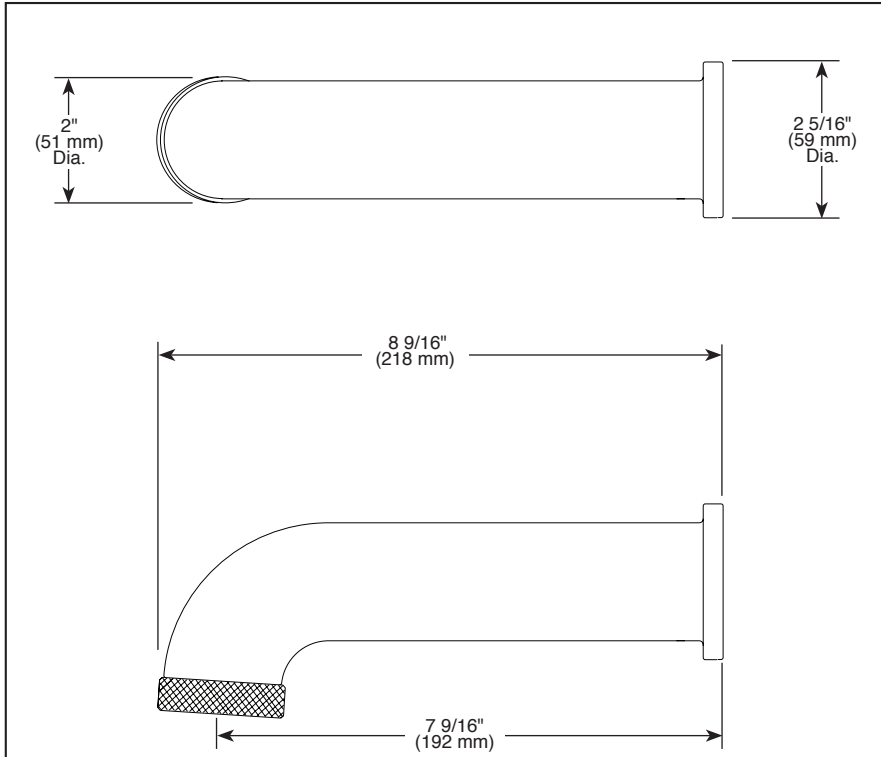

▲ Designate Proper Finish Suffix

BRIZO®

DIVERTER TUB SPOUT

■ Litze™ Bath Collection

STANDARD SPECIFICATIONS:

- Pull-down diverter tub spout with textural knurling detail
- Solid brass construction
- Spout features hidden stream straightener
- Universal adapter included (RP90472) allows for sweat or slip onto 1/2" CWT or thread onto 1/2" NPT

WARRANTY

- Lifetime limited warranty on parts (other than electronic parts and batteries) and finishes: or, for commercial users, for 5 years from date of purchase.
- 5 year limited warranty on electronic parts (other than batteries); or, for commercial users, for 1 year from the date of purchase. No warranty is provided on batteries.

COMPLIES WITH:

- ASME A112.18.1 / CSA B125.1