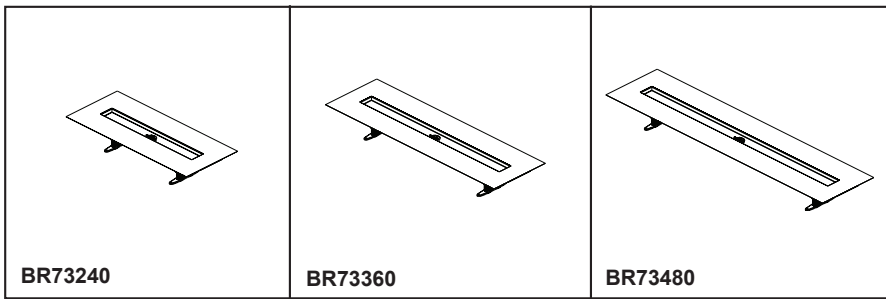

BRIZO®

LINEAR DRAIN ROUGH

- 24" (BR73240)
- 36" (BR73360)
- 48" (BR73480)

FEATURES:

- Includes height adjusting feet, tiling aid, and hair catcher
- Sloped stainless steel channel
- Pre-assembled flexible waterproofing membrane ensures leak-free installation

STANDARD SPECIFICATIONS:

- Made from stainless steel
- Vertical outlet with 2" (51 mm) connection
- Compatible with concrete, wooden, and LEWIS sheet floor substrates
- Suitable for new construction or renovations
- Rough, drain, and wall edge sold separately