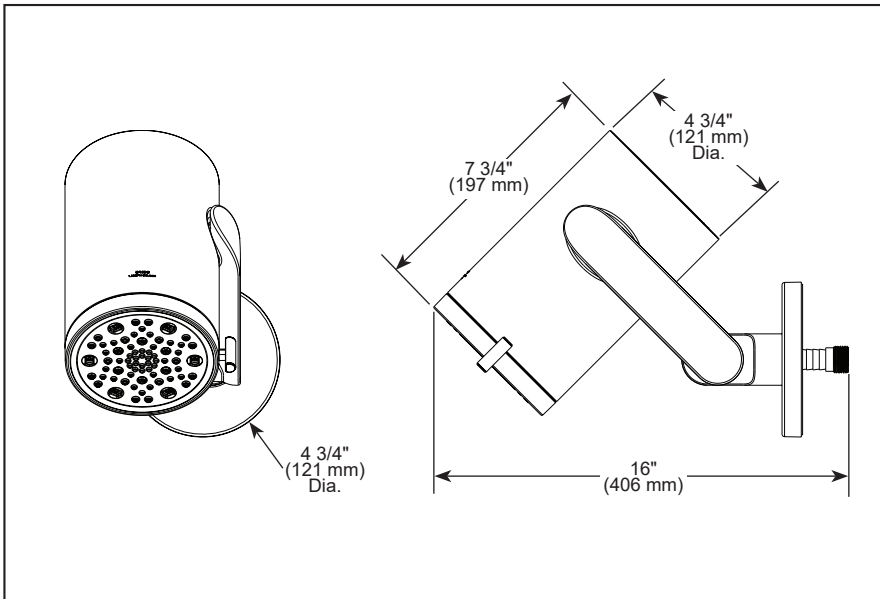

WARRANTY

- Parts and Finish - Lifetime limited warranty; or for commercial purchasers, 10 years for multi-family residential (apartments and condominiums) and 5 years for all other commercial uses, in each case from the date the product is received by the original purchaser or their authorized representative (installation contractor, etc.).
- Please go to www.brizo.com for the complete details of our limited warranty.