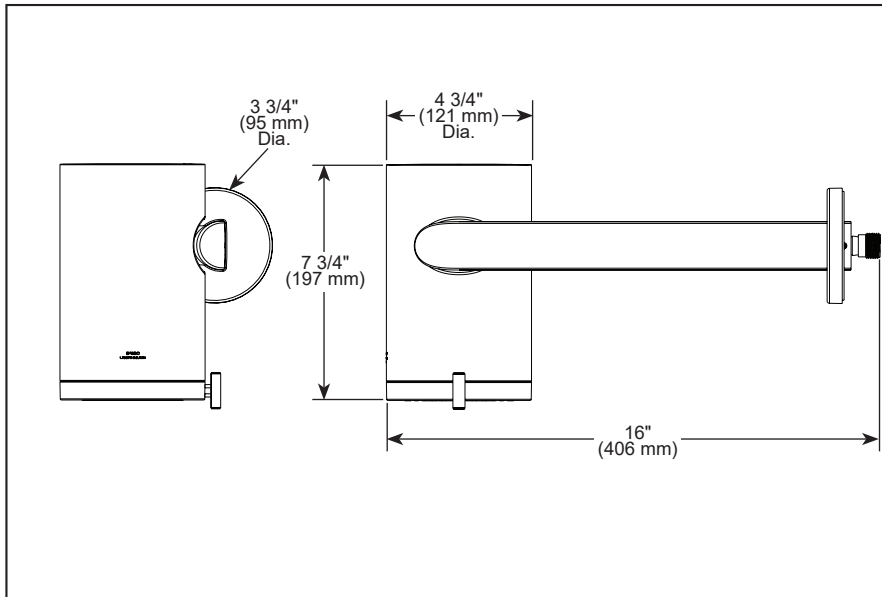

WARRANTY

- Parts and Finish - Lifetime limited warranty; or for commercial purchasers, 10 years for multi-family residential (apartments and condominiums) and 5 years for all other commercial uses, in each case from the date the product is received by the original purchaser or their authorized representative (installation contractor, etc.).
- Please go to www.brizo.com for the complete details of our limited warranty.