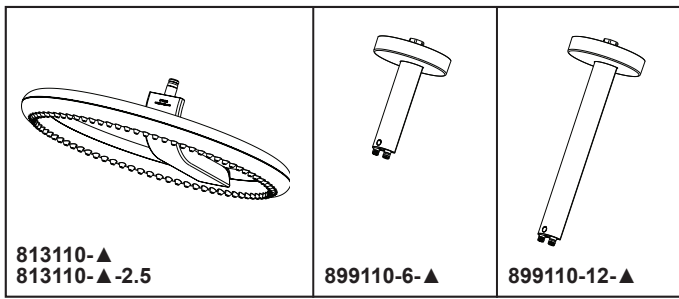

BRIZO®

CEILING MOUNT SHOWER HEAD

- Roccesco™ Bath Collection
- Single Function Shower Head

FEATURES:

- Touch-Clean® Spray Holes

STANDARD SPECIFICATIONS:

- Max flow rate 1.75 gpm @ 80 psi, 6.6 L/min @ 550 kPa (873110-▲)
- Max flow rate 2.5 gpm @ 80 psi, 9.5 L/min @ 550 kPa (873110-▲-2.5)
- Shower head has 1/2"-14 NPSM male thread connection
- Shower head with one spray setting: Full Spray
- Shower head requires specific shower arm 899110-6-▲ or 899110-12-▲ for mounting
- Shower arm ball nut pivots and rotates for shower head leveling

WARRANTY

- Parts and Finish - Lifetime limited warranty; or for commercial purchasers, 10 years for multi-family residential (apartments and condominiums) and 5 years for all other commercial uses, in each case from the date the product is received by the original purchaser or their authorized representative (installation contractor, etc.).
- Please go to www.brizo.com for the complete details of our limited warranty.

COMPLIES WITH:

- ASME A112.18.1 / CSA B125.1
- EPA WaterSense® - Applies to 813110-▲ only

▲ Designate Finish Suffix

Brizo reserves the right (1) to make changes in specifications and materials, and (2) to change or discontinue models, both without notice or obligation. Dimensions are for reference only. See current full-line price book or www.brizo.com for finish options and product availability.

BSP-B-813110 Rev. A

Brizo Kitchen & Bath Company

55 E. 111th Street, Carmel, Indiana 46280
350 South Edgeware Road, St. Thomas, ON N5P 4L1
© 2025 Brizo Kitchen & Bath Company