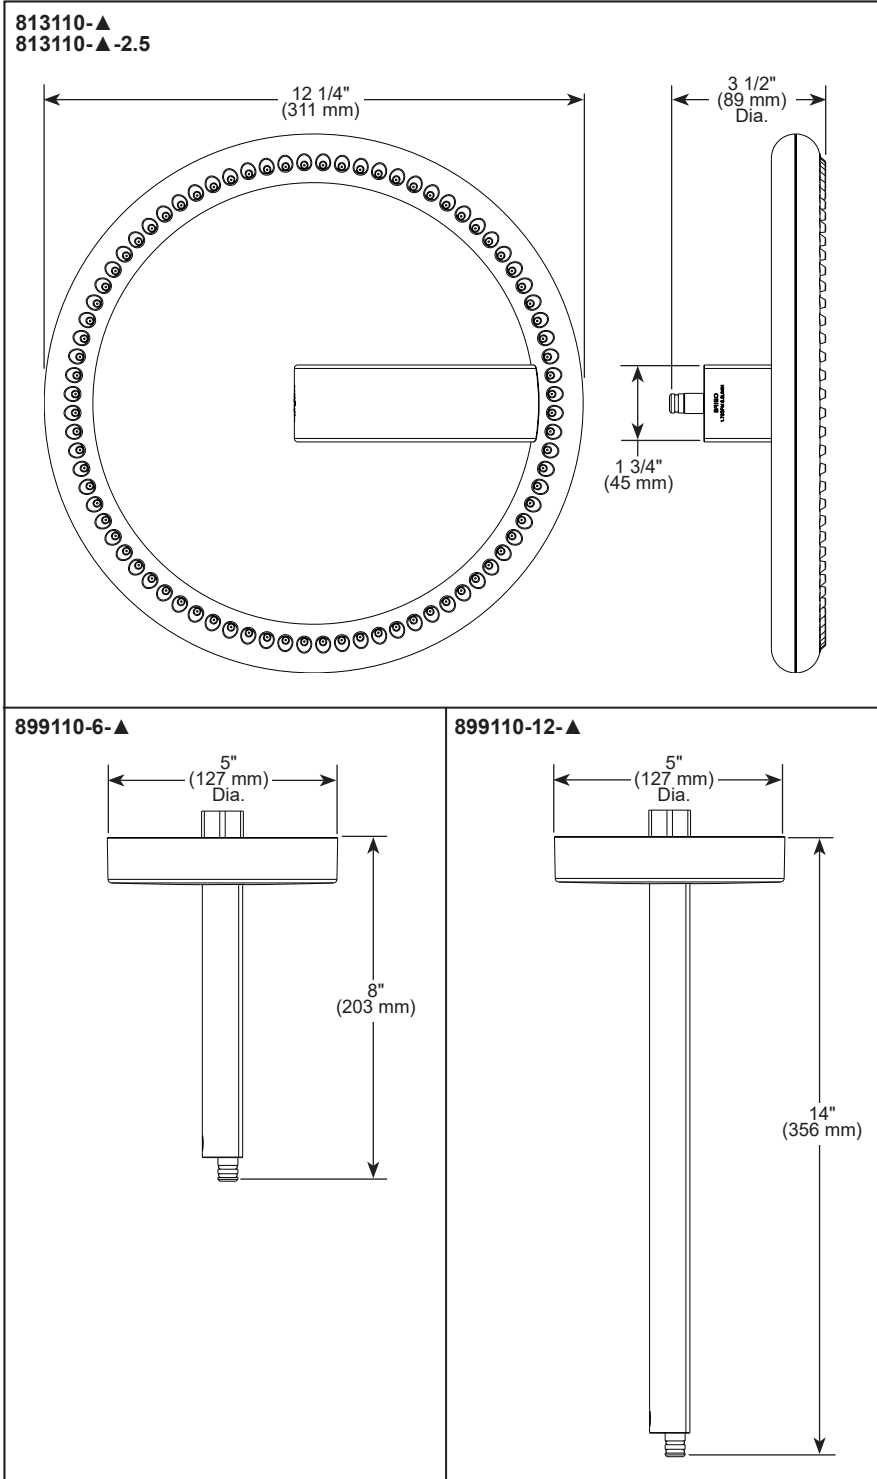

BRIZO®

CEILING MOUNT SHOWER HEAD

- Roccesco™ Bath Collection
- Single Function Shower Head

FEATURES:

- Touch-Clean® Spray Holes

STANDARD SPECIFICATIONS:

- Max flow rate 1.75 gpm @ 80 psi, 6.6 L/min @ 550 kPa (873110-▲)
- Max flow rate 2.5 gpm @ 80 psi, 9.5 L/min @ 550 kPa (873110-▲-2.5)
- Shower head has 1/2"-14 NPSM male thread connection
- Shower head with one spray setting: Full Spray
- Shower head requires specific shower arm 899110-6-▲ or 899110-12-▲ for mounting
- Shower arm ball nut pivots and rotates for shower head leveling

WARRANTY

- Parts and Finish - Lifetime limited warranty; or for commercial purchasers, 10 years for multi-family residential (apartments and condominiums) and 5 years for all other commercial uses, in each case from the date the product is received by the original purchaser or their authorized representative (installation contractor, etc.).
- Please go to www.brizo.com for the complete details of our limited warranty.

COMPLIES WITH:

- ASME A112.18.1 / CSA B125.1
- EPA WaterSense® - Applies to 813110-▲ only

▲ Designate Finish Suffix

Brizo reserves the right (1) to make changes in specifications and materials, and (2) to change or discontinue models, both without notice or obligation. Dimensions are for reference only. See current full-line price book or www.brizo.com for finish options and product availability.

BSP-B-813110 Rev. A

Brizo Kitchen & Bath Company

55 E. 111th Street, Carmel, Indiana 46280
350 South Edgeware Road, St. Thomas, ON N5P 4L1
© 2025 Brizo Kitchen & Bath Company