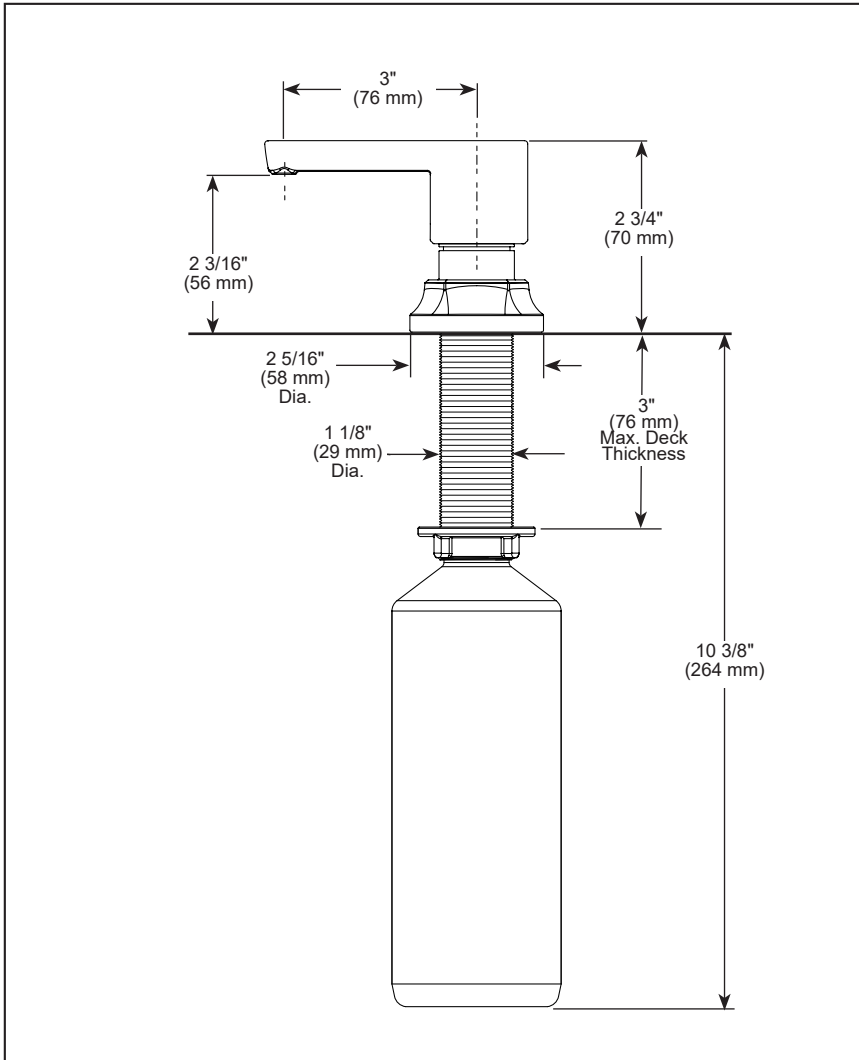

BRIZO®

SOAP DISPENSER

STANDARD SPECIFICATIONS:

- 13 ounce bottle
- Refillable from above the deck
- 3" max. deck thickness
- Fits hole size 1 3/8" +/- 1/8"

WARRANTY

- Parts and Finish – Lifetime limited warranty; or for commercial purchasers, 10 years for multi-family residential (apartments and condominiums) and 5 years for all other commercial uses, in each case from the date the product is received by the original purchaser or their authorized representative (installation contractor, etc.).
- Please go to www.brizo.com for the complete details of our limited warranty.