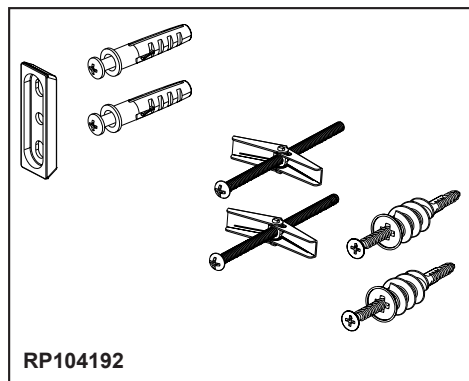

## ACCESSORIES

- Roccesco® Bath Collection
- 8" Mini Towel Bar

6947110-▲

RP104192

▲ Designate proper finish suffix

RP63873

### STANDARD SPECIFICATIONS:

- Wood blocking is preferable behind all wall surfaces. If wood blocking is not available, try finding a wood stud to anchor at least one end of this accessory.
- Mounting hardware and mounting instructions included with product.
- Note: Plastic anchors, screws, toggle bolts, and mounting brackets are included with the mounting hardware.
- All metal construction