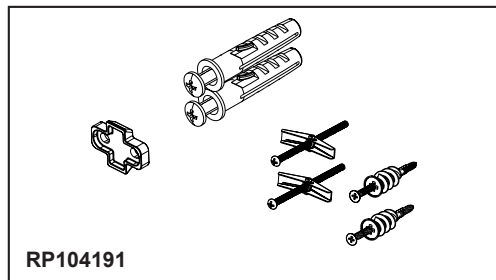

▲ Designate proper finish suffix