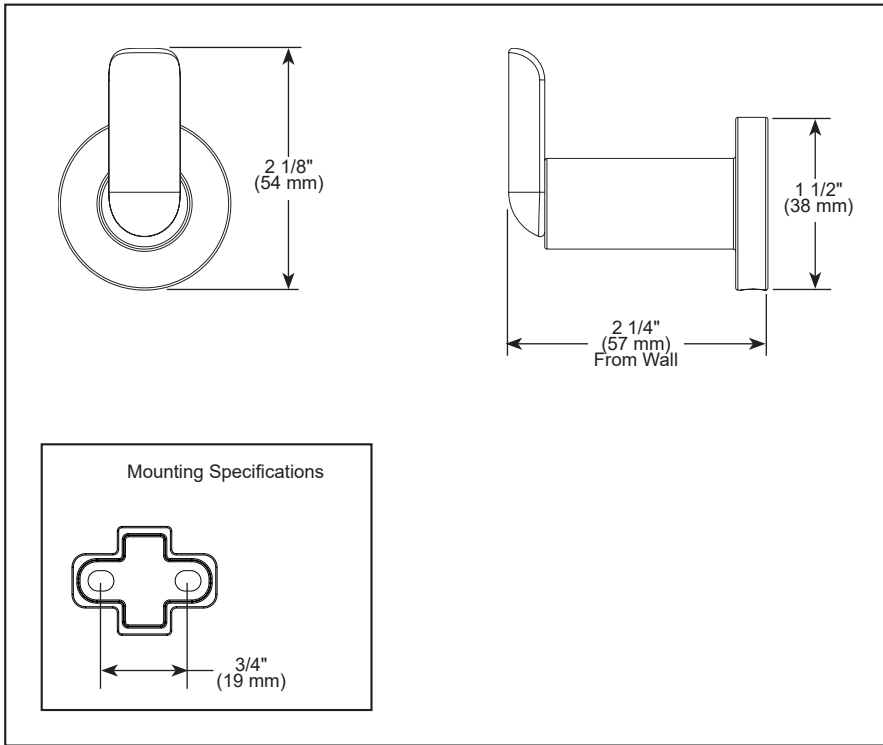

BRIZO®

ACCESSORIES

- Roccesco™ Bath Collection
- Robe Hook

STANDARD SPECIFICATIONS:

- Wood blocking is preferable behind all wall surfaces. If wood blocking is not available, try finding a wood stud to anchor this accessory.
- Mounting hardware and mounting instructions included with product.
- Note: Plastic anchors, screw, toggle bolts, and mounting brackets are included with the mounting hardware.
- All metal construction with available crystal acrylic option