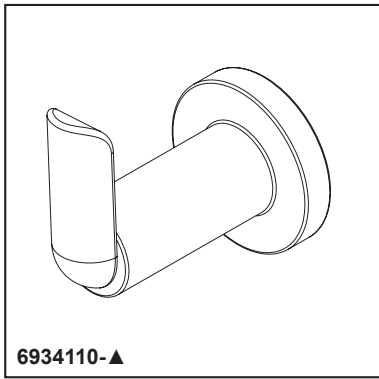

BRIZO®

ACCESSORIES

- Roccesco™ Bath Collection
- Robe Hook

STANDARD SPECIFICATIONS:

- Wood blocking is preferable behind all wall surfaces. If wood blocking is not available, try finding a wood stud to anchor this accessory.
- Mounting hardware and mounting instructions included with product.
- Note: Plastic anchors, screw, toggle bolts, and mounting brackets are included with the mounting hardware.
- All metal construction with available crystal acrylic option