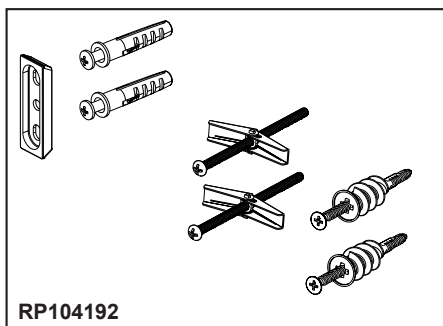

Note: RP includes parts for 2 sides

▲ Designate proper finish suffix