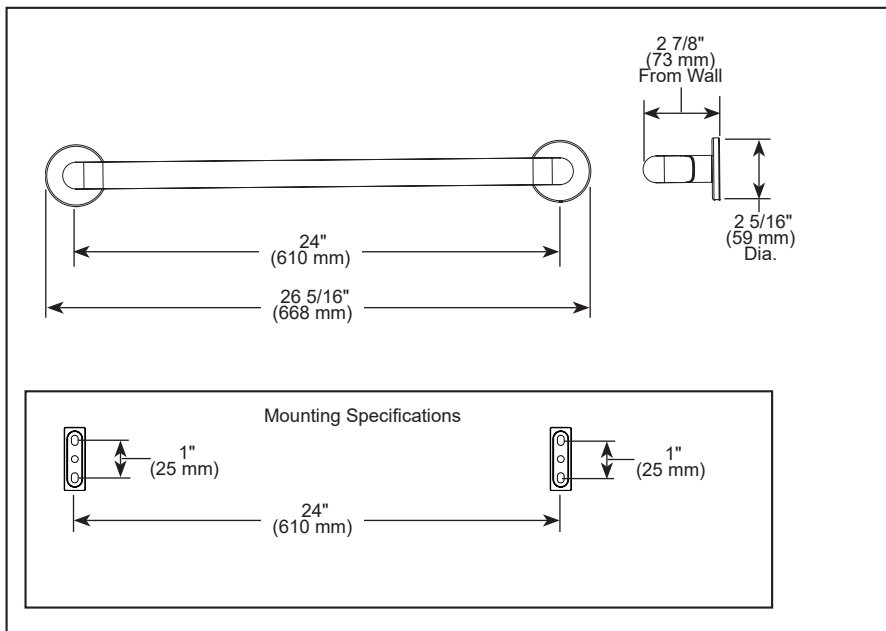

## ACCESSORIES

- Roccesco™ Bath Collection
- 24" Towel Bar

### STANDARD SPECIFICATIONS:

- Wood blocking is preferable behind all wall surfaces. If wood blocking is not available, try finding a wood stud to anchor at least one end of this accessory.
- Mounting hardware and mounting instructions included with product.
- Note: Plastic anchors, screw, toggle bolts, and mounting brackets are included with the mounting hardware.

Note: RP includes parts for 2 sides

▲ Designate proper finish suffix