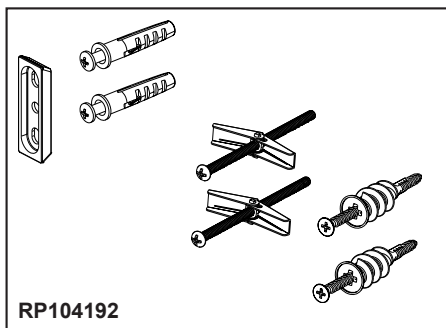

## ACCESSORIES

- Roccesco™ Bath Collection
- 18" Towel Bar

### STANDARD SPECIFICATIONS:

- Wood blocking is preferable behind all wall surfaces. If wood blocking is not available, try finding a wood stud to anchor at least one end of this accessory.
- Mounting hardware and mounting instructions included with product.
- Note: Plastic anchors, screw, toggle bolts, and mounting brackets are included with the mounting hardware.

Note: RP includes parts for 2 sides

▲ Designate proper finish suffix