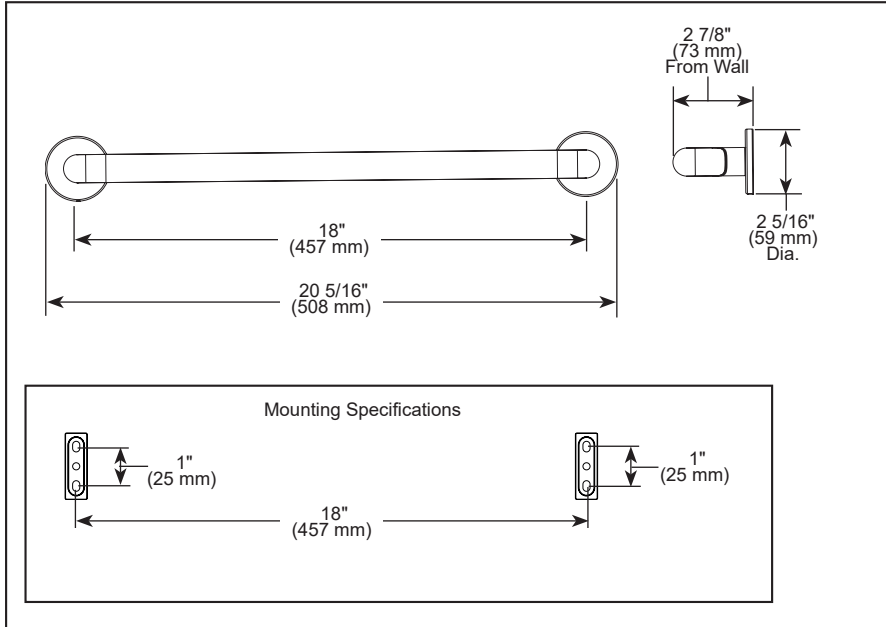

## ACCESSORIES

- Roccesco™ Bath Collection
- 18" Towel Bar

### STANDARD SPECIFICATIONS:

- Wood blocking is preferable behind all wall surfaces. If wood blocking is not available, try finding a wood stud to anchor at least one end of this accessory.
- Mounting hardware and mounting instructions included with product.
- Note: Plastic anchors, screw, toggle bolts, and mounting brackets are included with the mounting hardware.

Note: RP includes parts for 2 sides

▲ Designate proper finish suffix