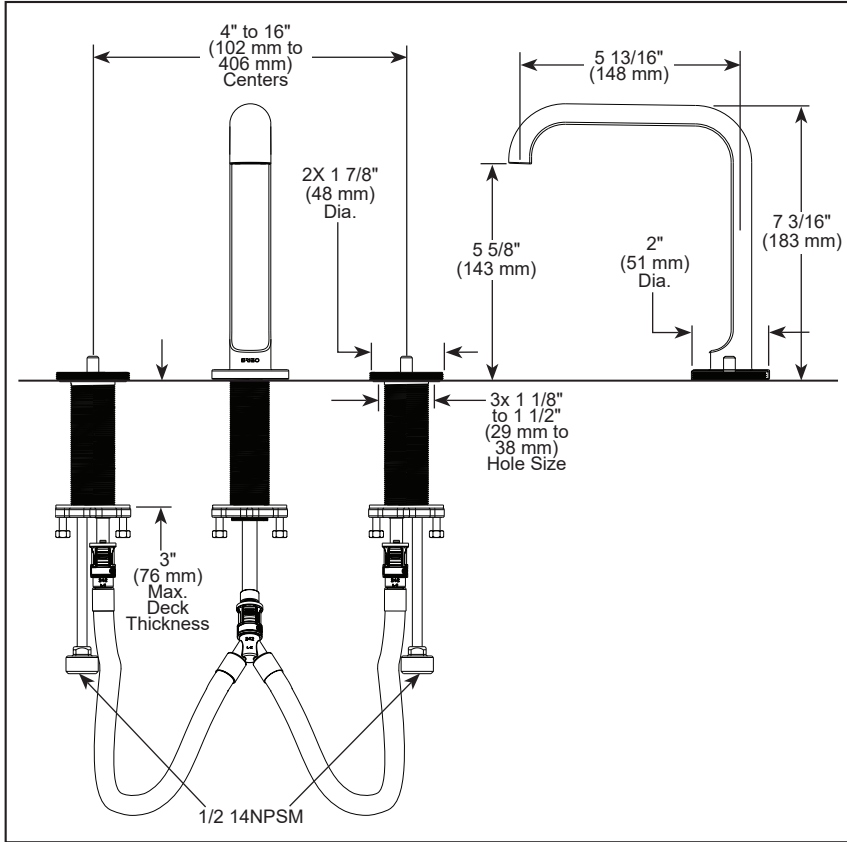

BRIZO®

BATHROOM FAUCET

- Roccesco™ Bath Collection
- Two Handle Widespread Deck Mount

STANDARD SPECIFICATIONS:

- Max flow rate 1.2 gpm @ 60 psi, 4.5 L/min @ 414 kPa
- Three-hole mount
- Control mechanism is a rotating cylinder ceramic cartridge with 90° rotation
- 1/2-14 NPSM threaded inlets
- Solid brass fabricated end valve and spout bodies
- Spout features laminar water flow
- LHP - Less Handle Product. See handle options below
- Drain sold separately

COMPLIES WITH:

- ASME A112.18.1 / CSA B125.1
- EPA WaterSense®
- ♿ ICC/ANSI A117.1 - Valve control only

<p>RP72411▲ Grid Strainer Drain less overflow holes</p>	<p>RP72413▲ Push Button Drain less overflow holes</p> <p>2 3/4" (70 mm) Dia.</p>	<p>RP81627▲ Push Button Drain less overflow holes</p> <p>1 5/8" (41 mm) Dia.</p>	<p>HL53110-▲ ♿</p> <p>2 5/16" (59 mm)</p> <p>2 9/16" (65 mm)</p>	<p>HL53110-▲CL ♿</p> <p>2 5/16" (59 mm)</p> <p>2 9/16" (65 mm)</p>
<p>RP72412▲ Grid Strainer Drain with overflow holes</p>	<p>RP72414▲ Push Button Drain with overflow holes</p> <p>2 3/4" (70 mm) Dia.</p>	<p>RP81628▲ Push Button Drain with overflow holes</p> <p>1 5/8" (41 mm) Dia.</p>	<p>HL53111-▲ ♿</p> <p>2 3/16" (56 mm)</p> <p>2 1/2" (64 mm)</p>	<p>HK53112-▲ ♿</p> <p>2 7/16" (62 mm)</p> <p>1 1/16" (27 mm)</p>