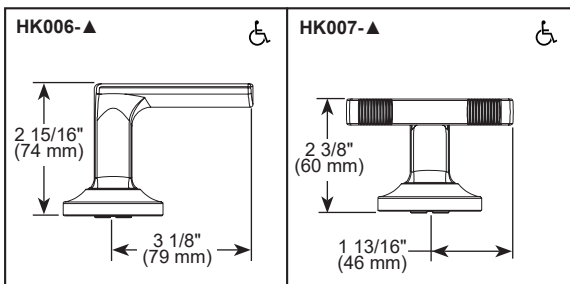

COMPLIES WITH:

- ASME A112.18.1 / CSA B125.1
- ASME A112.18.6
- ♿ ICC/ANSI A117.1 - Valve control only

▲ Designate Proper Finish Suffix