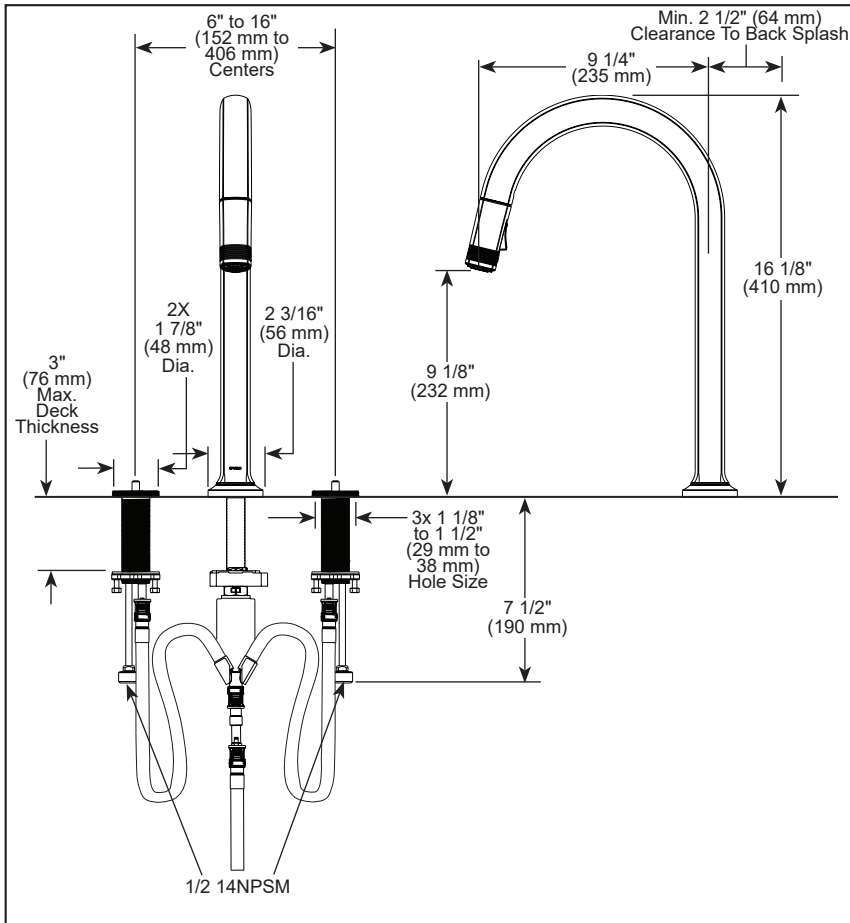

COMPLIES WITH:

- ASME A112.18.1 / CSA B125.1
- ASME A112.18.6
- ♿ ICC/ANSI A117.1 - Valve control only

▲ Designate Proper Finish Suffix