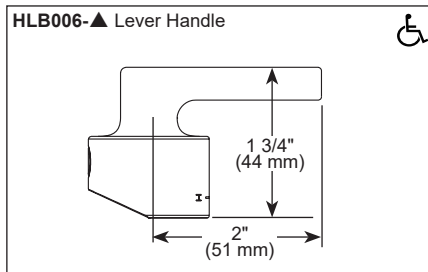

COMPLIES WITH:

- ASME A112.18.1 / CSA B125.1
- NSF/ANSI/CAN 61 & 372
- ICC/ANSI A117.1

▲ Designate proper finish suffix

Brizo Kitchen & Bath Company reserves the right (1) to make changes in specifications and materials, and (2) to change or discontinue models, both without notice or obligation. Dimensions are for reference only. See current full-line price book or www.brizo.com for finish options and product availability.

BSP-K-61006LF-LHP Rev. B

Brizo Kitchen & Bath Company
55 E. 111th Street, Carmel, Indiana 46280
350 South Edgeware Road, St. Thomas, ON N5P 4L1
© 2025 Brizo Kitchen & Bath Company