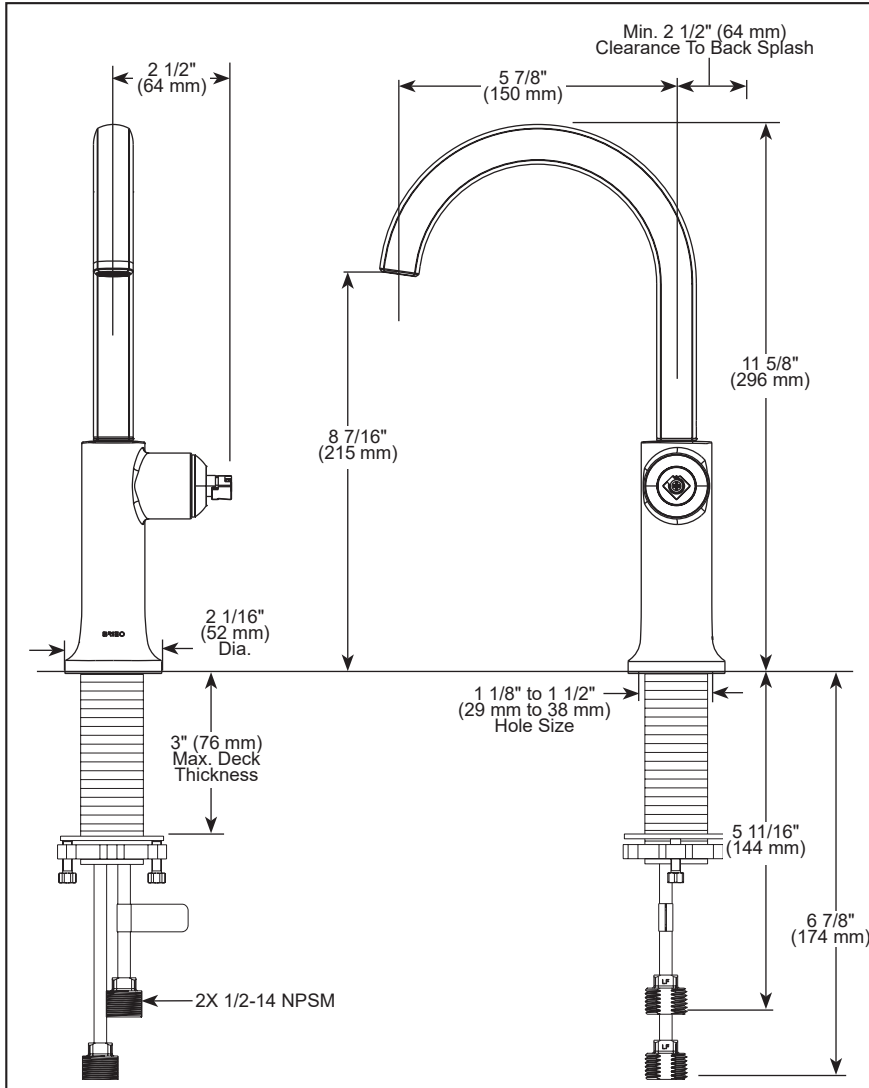

COMPLIES WITH:

- ASME A112.18.1 / CSA B125.1
- NSF/ANSI/CAN 61 & 372
- ICC/ANSI A117.1

▲ Designate proper finish suffix

Brizo Kitchen & Bath Company reserves the right (1) to make changes in specifications and materials, and (2) to change or discontinue models, both without notice or obligation. Dimensions are for reference only. See current full-line price book or www.brizo.com for finish options and product availability.

BSP-K-61006LF-LHP Rev. B

Brizo Kitchen & Bath Company
55 E. 111th Street, Carmel, Indiana 46280
350 South Edgeware Road, St. Thomas, ON N5P 4L1
© 2025 Brizo Kitchen & Bath Company