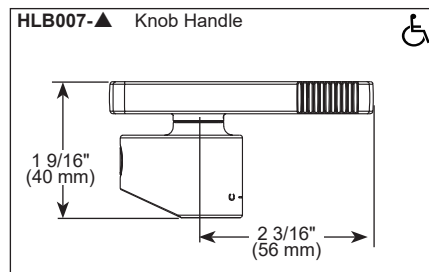

COMPLIES WITH:

- ASME A112.18.1 / CSA B125.1
- NSF/ANSI/CAN 61 & 372
- ICC/ANSI A117.1

▲ Designate proper finish suffix

Brizo Kitchen & Bath Company reserves the right (1) to make changes in specifications and materials, and (2) to change or discontinue models, both without notice or obligation. Dimensions are for reference only. See current full-line price book or www.brizo.com for finish options and product availability.

BSP-K-61006LF-LHP Rev. B

Brizo Kitchen & Bath Company
55 E. 111th Street, Carmel, Indiana 46280
350 South Edgeware Road, St. Thomas, ON N5P 4L1
© 2025 Brizo Kitchen & Bath Company