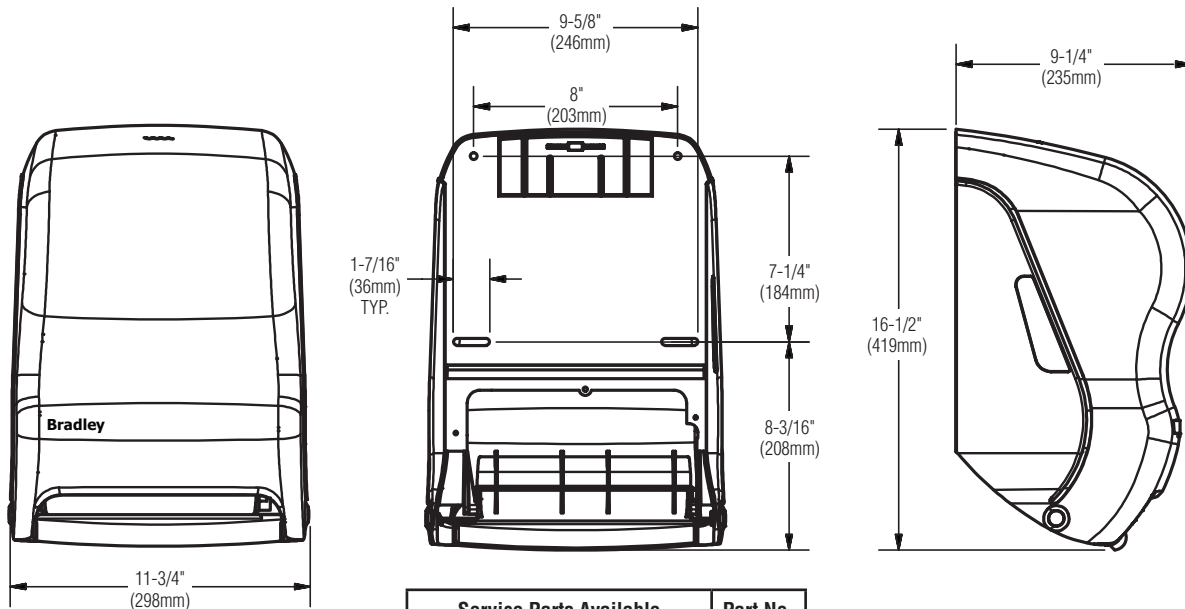

#### Installation

Verify all rough-in dimensions prior to installation. Secure to wall using convenient mounting slots and use appropriate mounting devices supplied by installer.

- Model 2496 fits inside Model 2271, and the two units can be combined to create a multi-purpose cabinet.

**Overall dimensions: 11-3/4"W x 16-1/2"H x 9-1/4"D.**

Service Parts Available	Part No.
<input type="checkbox"/> Replacement Cover (no logo)	P15-458
<input type="checkbox"/> Key	P15-454
<input type="checkbox"/> AC Conversion Pack	P15-459
<input type="checkbox"/> Keyless Handle	P10-740