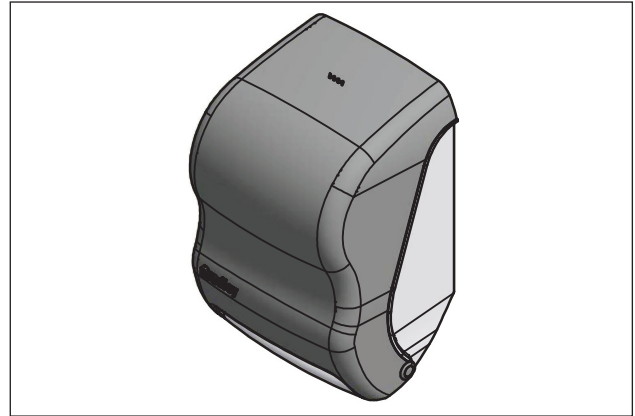

### □ Model 2496 — Surface-Mounted with Sensor Activation **Bradex**<sup>®</sup>

#### Product Materials

**UNIT:** Constructed of high impact material. Door is translucent, and fabricated from durable high-impact plastic.

#### Operation

After loading paper and supplying power, simply close the dispenser cover. A 10" towel will be dispensed, and the unit is now ready for use. Operates with 4 "D" size alkaline batteries (not included). Automatic transfer system will integrate stub roll when the primary is nearly depleted. A flashing red indicator light indicates that batteries need to be replaced.

#### Guide Specification

Dispenser housing is fabricated from durable high impact material. The cover shall be fabricated from translucent high impact plastic. Dispenser shall have a sensor-operated towel dispensing mechanism. Dispenser will dispense a 10" towel after each tear of paper. Dispenser will be provided with a key activated spring lock. Dispenser shall include a transfer system which will automatically start feeding the paper web of the top roll when the lower roll is nearly depleted.