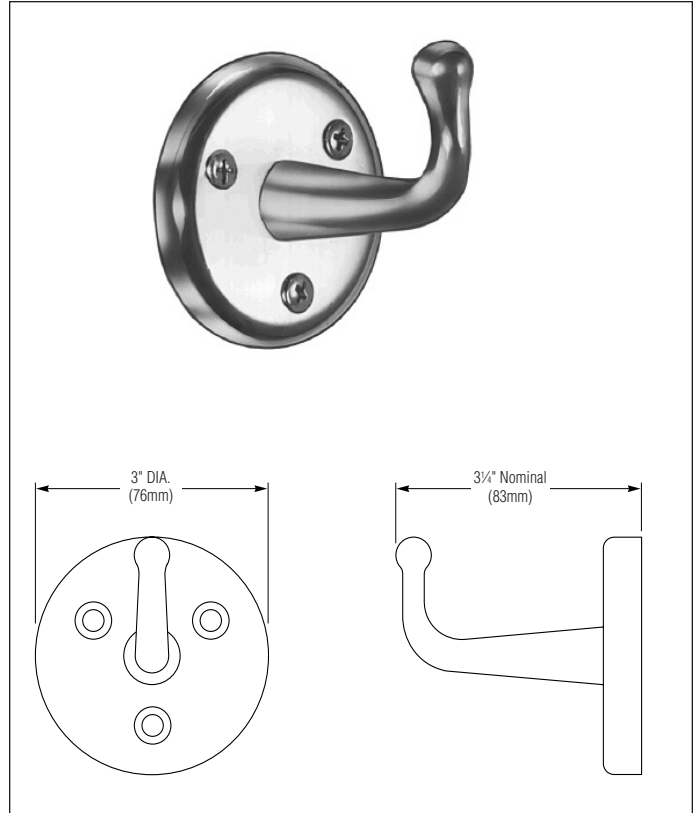

### Installation

Verify all rough-in dimensions prior to installation. Secure to wall with mounting screws (included) at holes provided.

### Guide Specification

Heavy-duty robe hook to be of chrome plated brass with three mounting holes.

Orders composed of products indicated as **Bradex**<sup>®</sup> will be available to ship in three days after receipt of order at the factory. There is no pricing penalty for this service from Bradley.