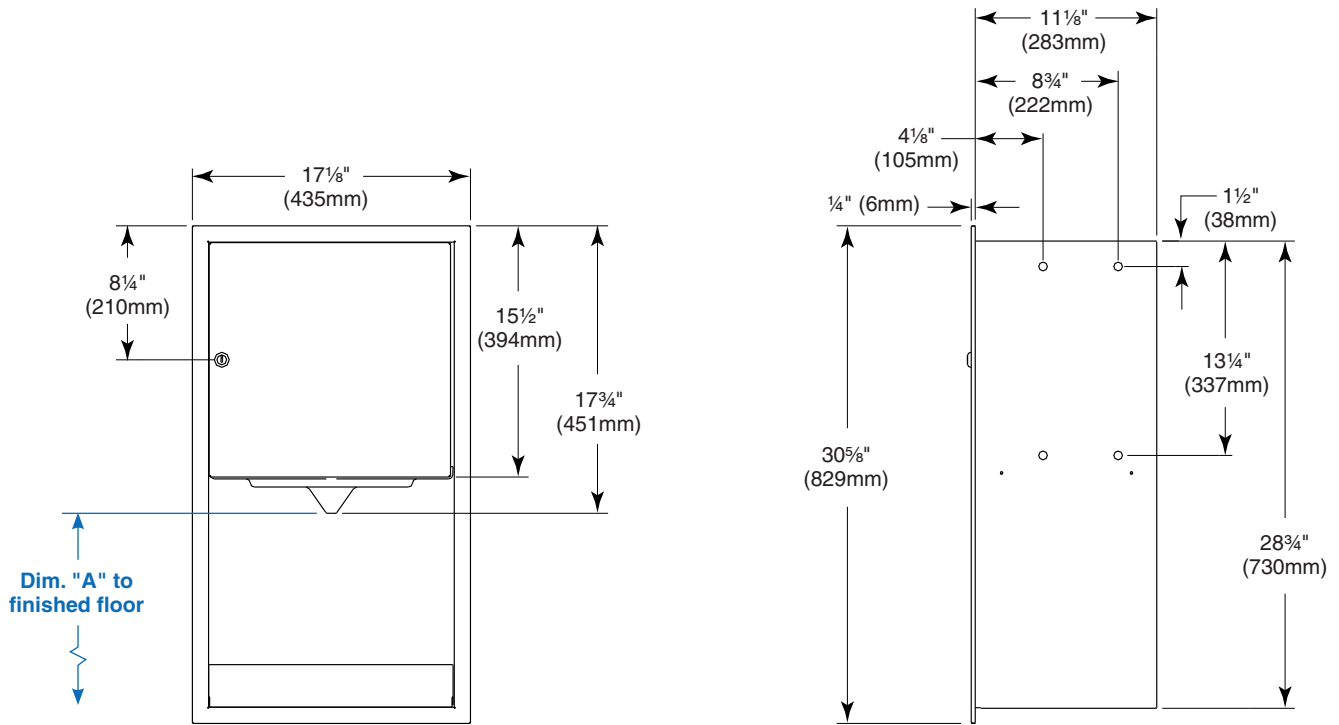

Capacity

One standard core center pull towel roll up to 9" wide x 9" diameter.

Installation

Verify all rough-in dimensions prior to installation. Recessed unit requires rough wall opening 15 3/8"W x 28 3/4"H x 11 1/8"D (Semi-recessed unit requires 3 1/2"D). Secure to framing with mounting screws (included) at holes provided. Shim at screw points as required.

Guide Specification

Recessed or semi-recessed towel dispenser shall be fabricated of stainless steel with exposed surfaces in satin finish. Cabinet door shall have full length piano hinge and be secured with tumbler lock. Towel dispenser to accommodate one standard center pull paper towel roll up to 9" wide x 9" diameter.

Overall dimensions: 17 1/8"W x 30 5/8"H x 11 1/8"D.

ADA Compliant

- Consult local and national accessibility codes for proper installation guidelines.
- Conformity and compliance to local and national codes is the responsibility of the installer.

Dimensions

Dim. "A" to finished floor

Dim. "A" Key Surface:	For Dim. "A"	Top of Rough Wall Opening	Bottom of Rough Wall Opening
Paper towel top of opening to finished floor	48" (1219mm)	64 3/4" (1645mm)	36" (914mm)
	45" (1143mm)	61 3/4" (1568mm)	33" (838mm)
	42" (1067mm)	58 3/4" (1492mm)	30" (762mm)
	40" (1016mm)	56 3/4" (1441mm)	28" (711mm)
Rough wall opening:			
Surface Mount:	No rough opening, see overall dimensions		
Recessed:	15 1/8" (386mm) Wide x 28 3/4" (731mm) High x 11 1/8" (283mm) Deep		
Semi-Recessed:	15 1/8" (386mm) Wide x 28 3/4" (731mm) High x 3 1/2" (89mm) Deep		