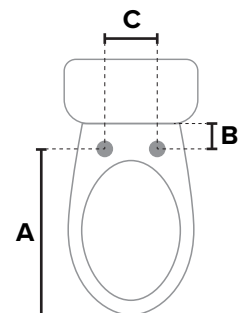

SWASH EM417

ADVANCED BIDET SEAT

brondell[®]
a healthy home experience

EM417-EW / EM417-RW

Elongated White / Round White

Discover a whole new level of better bathroom hygiene with Swash EM417 and the complete feature set of an advanced bidet seat. Comes with all parts for a standard installation, including a 7/8 inch metal T-valve and a 25 inch metal braided bidet hose with 1/2 inch connectors.

TECHNICAL SPECIFICATIONS

Model / SKU	EM417-EW / EM417-RW
Power Voltage	120V / 60Hz
Max Power Consumption	870W
Supply Water Pressure	9.95 psi – 106.7 psi
Dimensions	Elongated: 18.5 in x 20.7 in x 5.7 in / Round: 18.5 in x 19.5 in x 5.7 in
Power Cord Length	3.9 ft
Weight	Elongated: 11.68 lbs / Round: 11.24 lbs
Incoming Water Temperature	37.4°F – 104°F
Seat Weight Limit	330 lbs
Lid Weight Limit	160 lbs
Seat Opening Dimensions	Elongated: 11.9 in x 8.1 in / Round: 10.6 in x 8.1 in
Mesh Filter	0.51 in x 0.44 in diameter

CONVENIENCE

- Illuminating nightlight
- Dual Eco Mode for energy savings
- Sidearm control panel
- Gentle-closing seat and lid
- Quick release seat

REQUIRED MEASUREMENTS

- A. Center of bolt holes to front of toilet bowl**
Elongated Swash models: 18"–19.5"
Round Swash models: 16"–17.75"
- B. Distance from center of bolt holes to toilet seat tank**
All models: Minimum 1.5"
- C. Distance between bolt holes**
All models: 5.25"–7.45"