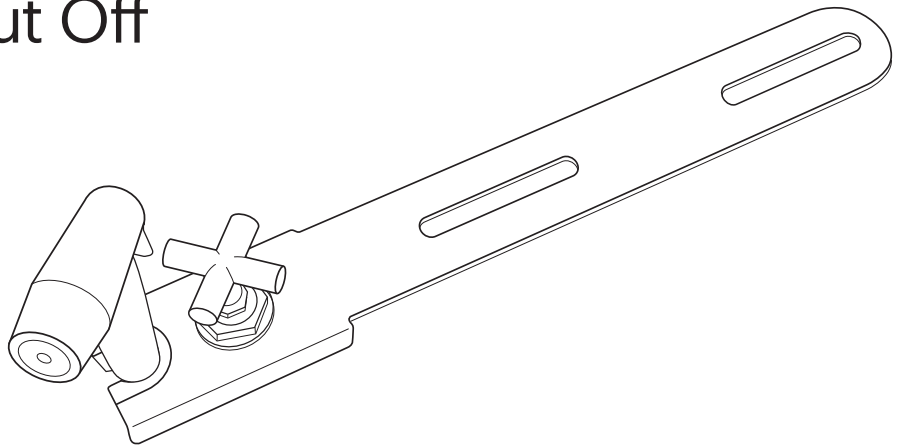

## CleanSpa Easy Hand-held Bidet Holster with Integrated Shut Off

**Model:** MBH-37-S

### Features

Durable, heavy-plastic sprayer head with chrome finish

Wide and stream spray options

Ergonomic thumb trigger for pressure control or continuous flow

Flexible, spiral-metal hose with patented inner woven core

Stainless steel, rust-free metal mount

Easy-twist, polished chrome knob with on/off and water pressure control

Rubber pads for porcelain protection

All-metal T-Valve and braided-metal water supply hose

Simple, DIY installation

### Technical Specifications

Dimensions (L x W)	15.75" x 2.24" / 40 cm x 6 cm
Product Thickness	0.08" / 0.2 cm
Weight	2.23 lb / 1.02 kg
Sprayer Material	ABS plastic
Number of Sprays/Nozzle Positions	2
Sprayer Control Type	Press
Operating Water Pressure	20 psi-100 psi / 0.14 MPa-0.69 MPa
Incoming Water Temperature Range	32°F-158°F / 0°C-70°C
T-Valve Connection Size	3/8" x 3/8" x 7/8"
Holster Internal Valve Type	Brass
Sprayer Hose Connection Sizes	1/2"
Sprayer Hose Length	39.37" / 100 cm
Hose Temp Rating	32°F-158°F / 0°C-70°C
T-Valve Material	Brass