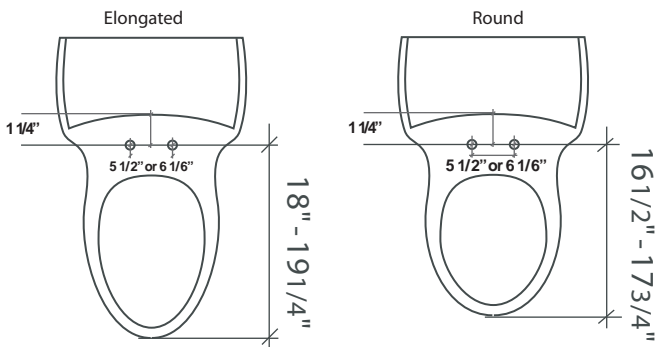

Luma warm

Elongated White / Elongated Biscuit
Round White / Round Biscuit

Features

LumaWarm

Features	Adjustable heated seat (3 temp settings)	✓	
	Illuminating nightlight (blue color)	✓	
	Energy efficient LED light bulb	✓	
	Gentle closing seat and lid	✓	
	Simple intuitive controls	✓	
	Stylized, contoured design	✓	
	Ergonomic seat	✓	
	Fits all standard toilet fixtures	✓	
	Power and seat temp indicator lights	✓	
	One touch pushbutton controls	✓	
	"Set and Forget" settings	✓	
1 year limited warranty	✓		
Specifications	Seat temperature	Off / Low (97F) Mid (100F) High (104F)	
	Power cord length	4 feet	
	Rated power consumption	55W	
	Power supply	AC 120V 60Hz	
	Bulb type	Blue LED	
	Product weight	4.6 lbs	
	Installation (typical time)	Less than 15 minutes	
Colors & Sizes	Elongated	White	L60-EW
		Biscuit	L60-EB
		Dimension	14.3"W x 20.0" L x 2.8" H
	Round	White	L60-RW
		Biscuit	L60-RB
	Dimension	14.3"W x 18.5" L x 2.8" H	
	UL & cUL Certified	✓	

* Depends on usage

Seat Dimensions

Elongated: 14.3"W x 20"L x 2.8"H
Round: 14.3"W x 18.5"L x 2.8"H