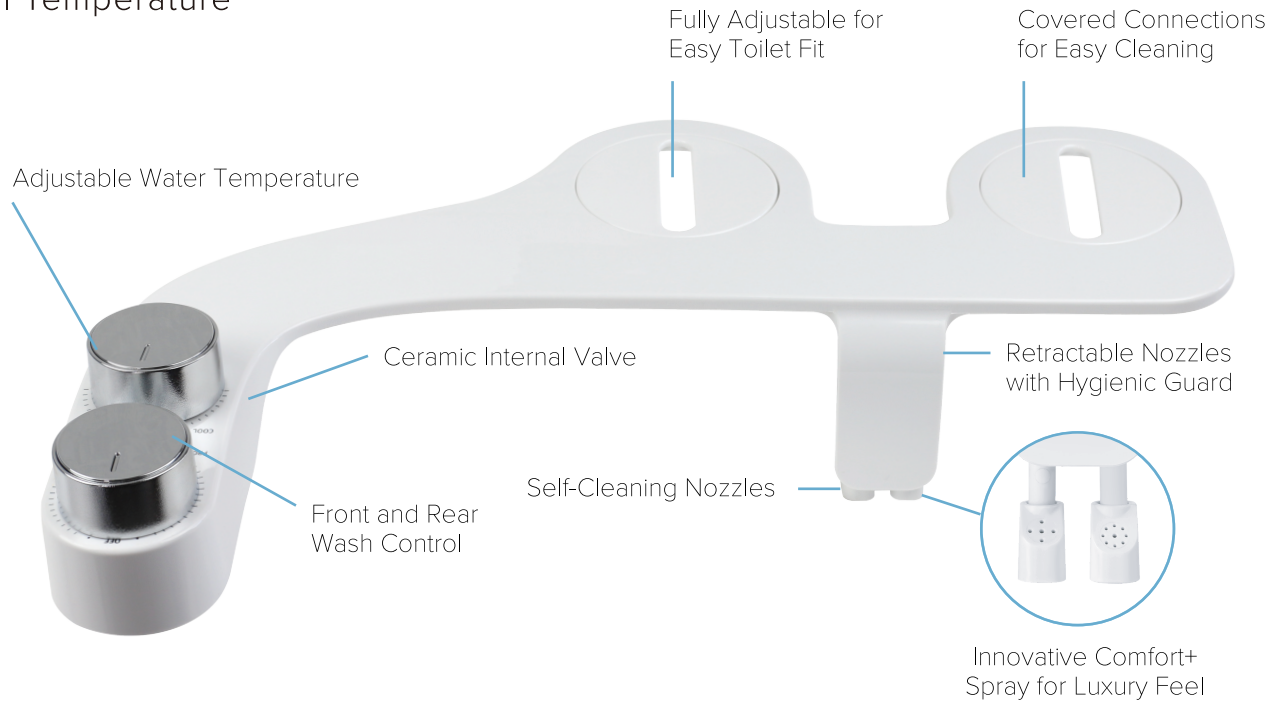

FSR-25

FreshSpa Comfort+ Bidet Attachment
Dual Temperature

brondell[®]
a healthy home experience

TECHNICAL SPECIFICATIONS

Model / SKU	FSR-25 Dual Temperature
Supply Water Pressure	20 psi – 100 psi
Dimensions	10.5 in x 15.5 in x 3 in (height: nozzle tip to top of attachment; thickness: 0.25 in)
Weight	0.8 lbs / 0.36 kg
T-Valve (Cold Water)	7/8 in (Metal)
T-Valve (Hot Water)	3/8 in (Metal)
Bidet Hose (Cold Water)	25 in Braided Metal Hose with 1/2 in Connections
Bidet Hose (Hot Water)	81 in Flex Tubing rated for temperature and pressure with 1/4 Connections

FEATURES INCLUDE:

- Dual Nozzles
- Adjustable Water Temperature
- Installs in Minutes
- Adjustable Water Pressure
- No Electricity Required
- New Slim Profile

1 YEAR STANDARD WARRANTY

brondell.com | 888.542.3355