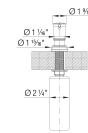

EMPRESSA Soap Dispenser, SKU 443030 brass Special colours

Product Features

- Solid brass construction
- Refillable from above the deck
- Suitable for liquid dish or hand soap
- 12 fl oz. (355 ml) capacity bottle

Specifications

Hole Size Required: 1-³/₈"

BLANCO soap dispensers can dispense liquid dish soap, hand soap, and even hand lotion. For best performance, and to prevent clogging, we recommend diluting soap with water using a 70/30 proportion.