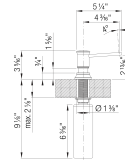

EMPRESSA Soap Dispenser, SKU 443030 brass Special colours

Product Features

- Solid brass construction
- Refillable from above the deck
- Suitable for liquid dish or hand soap
- 12 fl oz. (355 ml) capacity bottle

Specifications

Hole Size Required: 1-³/₈"

BLANCO soap dispensers can dispense liquid dish soap, hand soap, and even hand lotion. For best performance, and to prevent clogging, we recommend diluting soap with water using a 70/30 proportion.