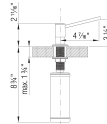

TORRE Soap Dispenser, SKU 402672 442989 brass PVD

Product Features

- Solid brass construction
- Refillable from above the deck
- Suitable for liquid dish or hand soap
- 10 fl oz. (300 ml) capacity bottle

Specifications

Hole Size Required: 1-³/₈"

BLANCO soap dispensers can dispense liquid dish soap, hand soap, and even hand lotion. For best performance, and to prevent clogging, we recommend diluting soap with water using a 70/30 proportion.