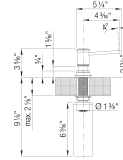

EMPRESSA Soap Dispenser, SKU 442517 442987 brass PVD

Product Features

- Solid brass construction
- Refillable from above the deck
- Suitable for liquid dish or hand soap
- 12 fl oz. (355 ml) capacity bottle

Specifications

Hole Size Required: 1-³/₈"

BLANCO soap dispensers can dispense liquid dish soap, hand soap, and even hand lotion. For best performance, and to prevent clogging, we recommend diluting soap with water using a 70/30 proportion.