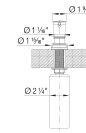

EMPRESSA Soap Dispenser, SKU 442517 442987 brass PVD

Product Features

- Solid brass construction
- Refillable from above the deck
- Suitable for liquid dish or hand soap
- 12 fl oz. (355 ml) capacity bottle

Specifications

Hole Size Required: 1-³/₈"

BLANCO soap dispensers can dispense liquid dish soap, hand soap, and even hand lotion. For best performance, and to prevent clogging, we recommend diluting soap with water using a 70/30 proportion.