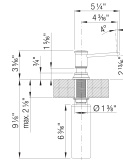

**EMPRESSA Soap Dispenser,  
SKU 442516  
brass Metal Finish**

**Product Features**

- Solid brass construction
- Refillable from above the deck
- Suitable for liquid dish or hand soap
- 12 fl oz. (355 ml) capacity bottle

**Specifications**

Hole Size Required: 1-<sup>3</sup>/<sub>8</sub>"

BLANCO soap dispensers can dispense liquid dish soap, hand soap, and even hand lotion. For best performance, and to prevent clogging, we recommend diluting soap with water using a 70/30 proportion.