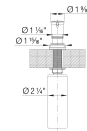

**EMPRESSA Soap Dispenser,  
SKU 442516  
brass Metal Finish**

**Product Features**

- Solid brass construction
- Refillable from above the deck
- Suitable for liquid dish or hand soap
- 12 fl oz. (355 ml) capacity bottle

**Specifications**

Hole Size Required: 1-<sup>3</sup>/<sub>8</sub>"

BLANCO soap dispensers can dispense liquid dish soap, hand soap, and even hand lotion. For best performance, and to prevent clogging, we recommend diluting soap with water using a 70/30 proportion.