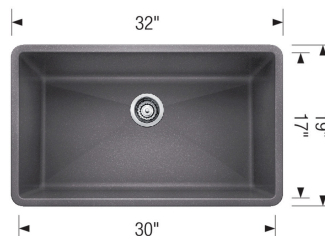

## Sink Specifications

Colour	SKU
Café	400889
Anthracite	400890
Truffle	401143
Cinder	401397
Metallic Grey	401683
White	401820
Coal Black	402660

## Design and planning tips

- Min cabinet size: 36 in ( 915 mm )
- Bowl Depth: 9,5 in ( 240.0 mm )